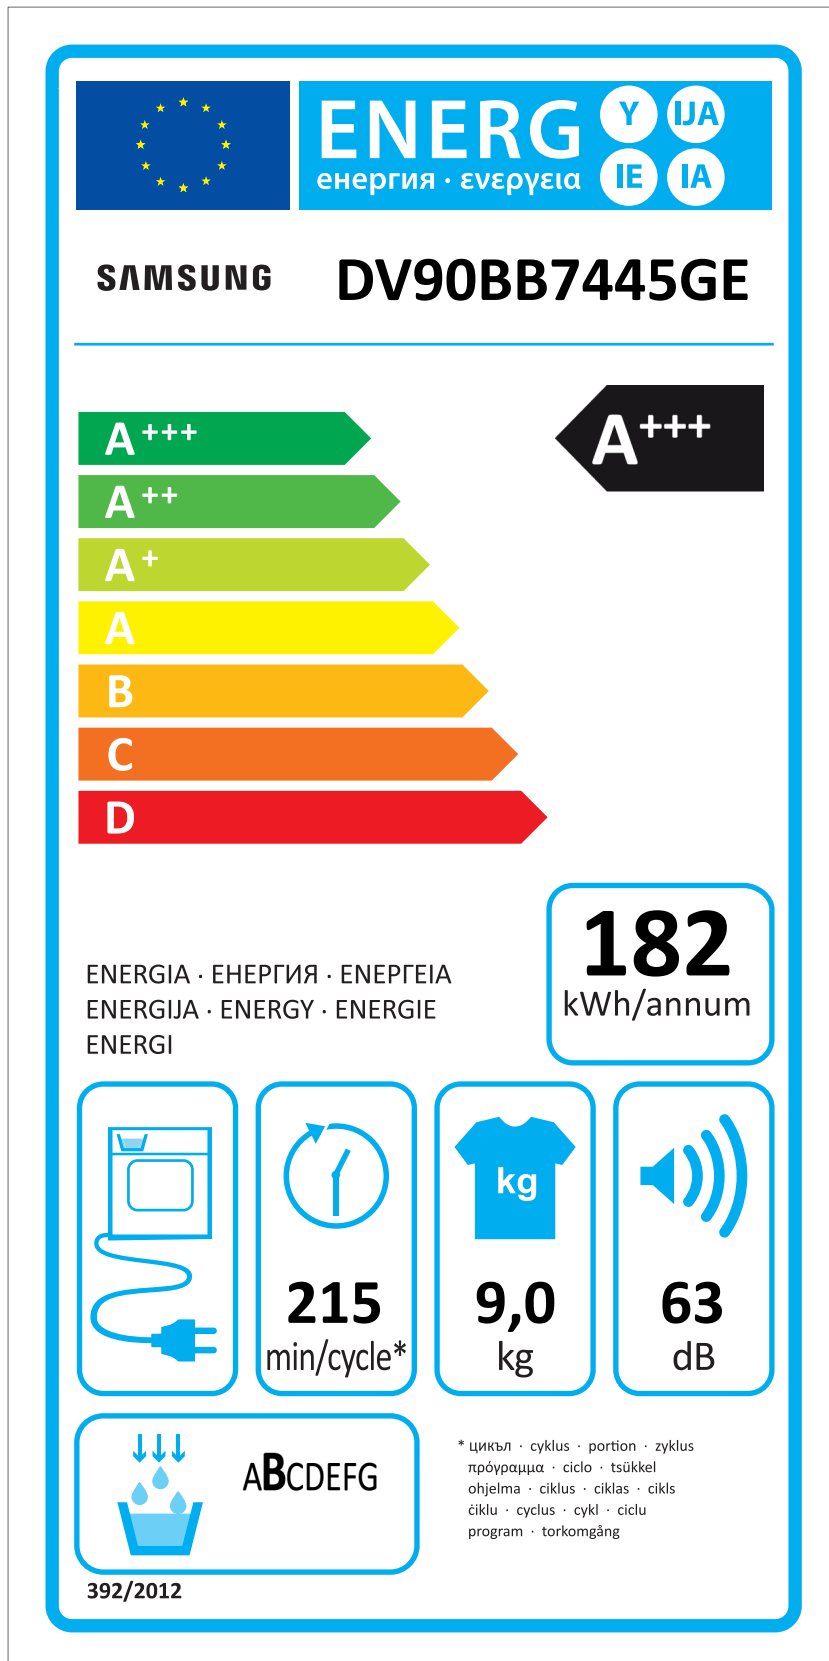

# ERP LABEL ENERGY (DRYER CONDENSER TYPE)

CODE : DC68-03225C  
Size : 110 x 220 (mm)  
Material : ART