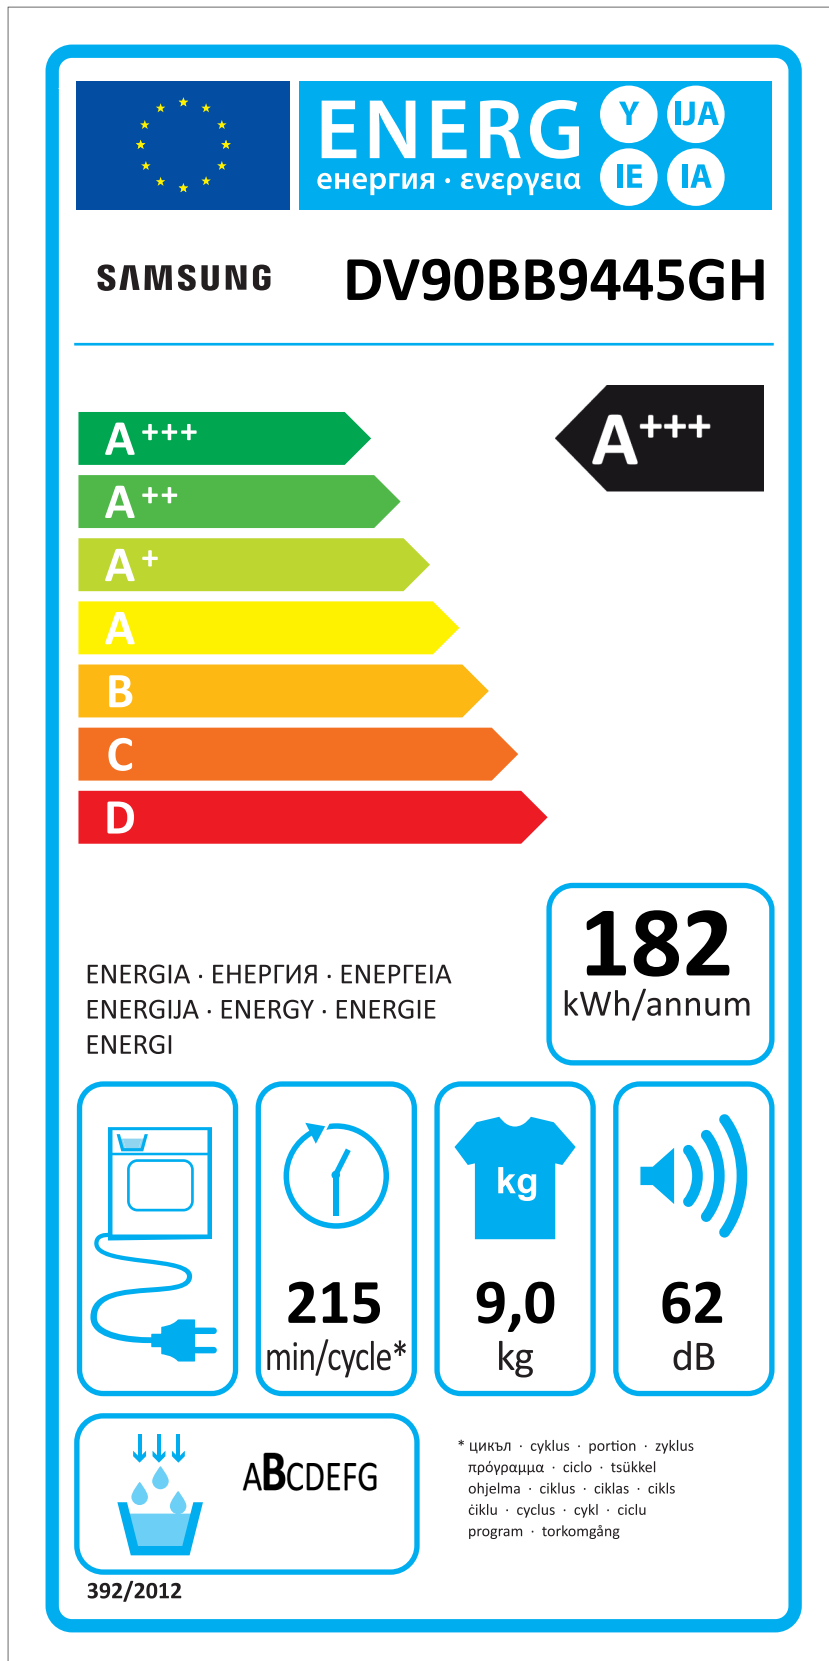

ERP LABEL ENERGY (DRYER CONDENSER TYPE)

CODE : DC68-03225C
Size : 110 x 220 (mm)
Material : ART