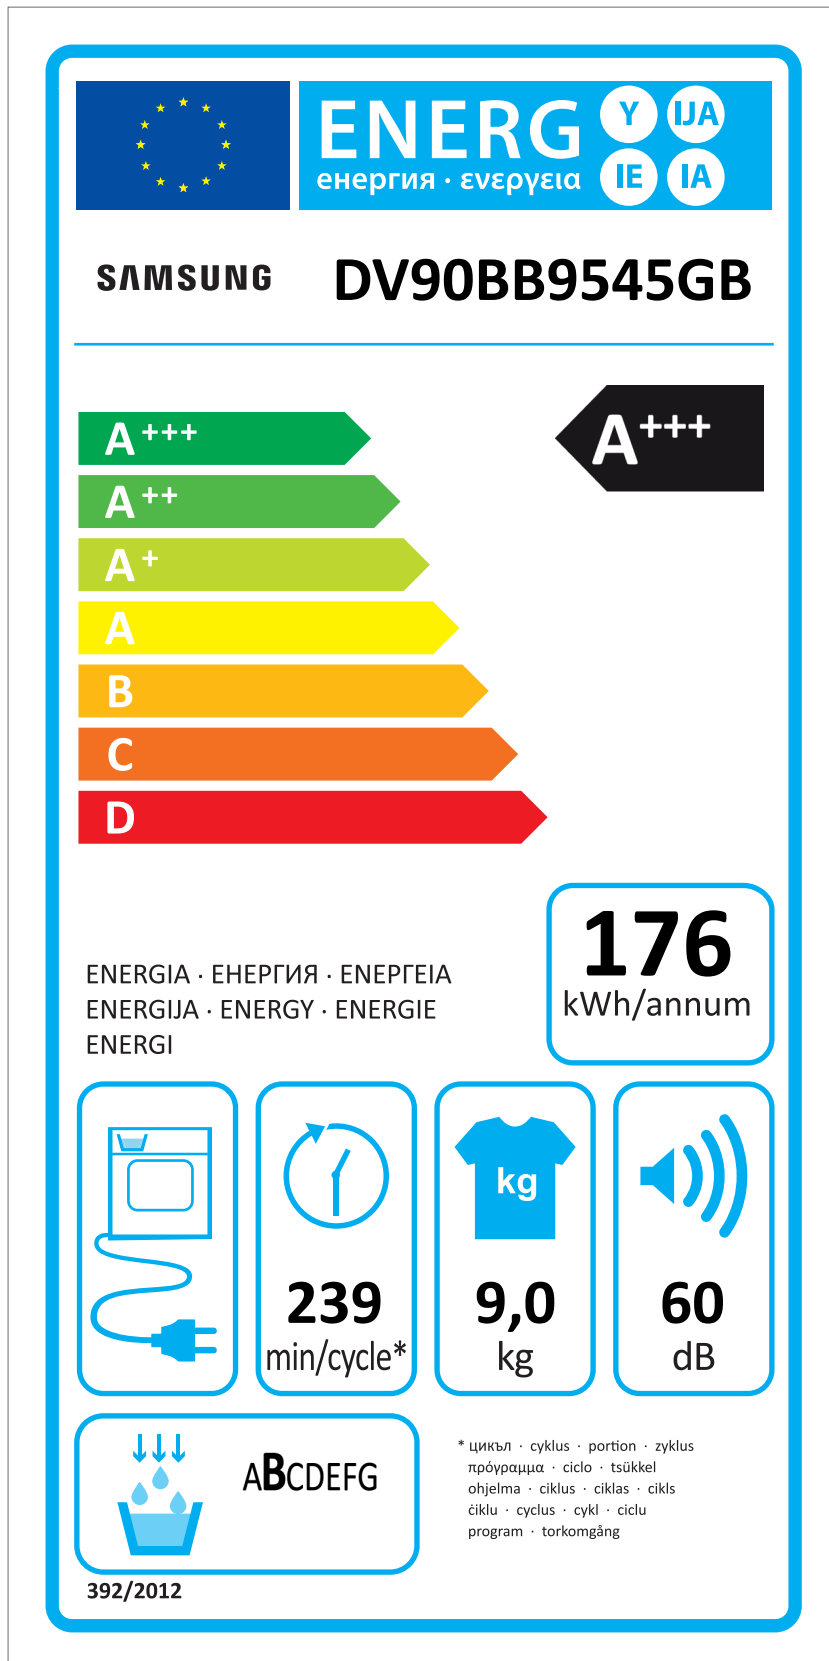

ERP LABEL ENERGY (DRYER CONDENSER TYPE)

CODE : DC68-03225C
Size : 110 x 220 (mm)
Material : ART