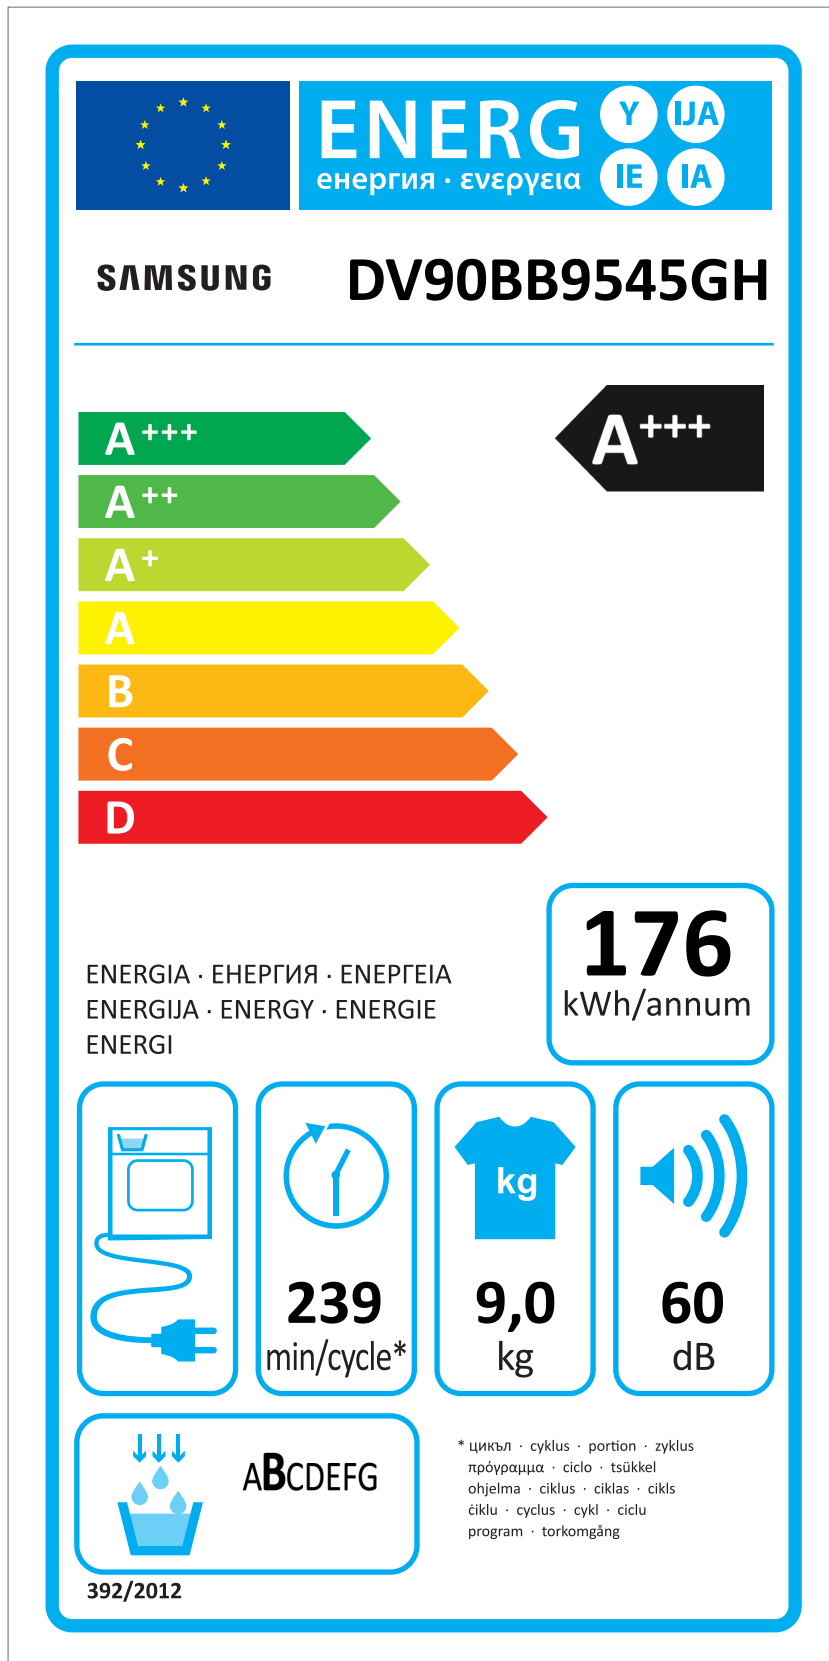

ERP LABEL ENERGY (DRYER CONDENSER TYPE)

CODE : DC68-03225C
Size : 110 x 220 (mm)
Material : ART