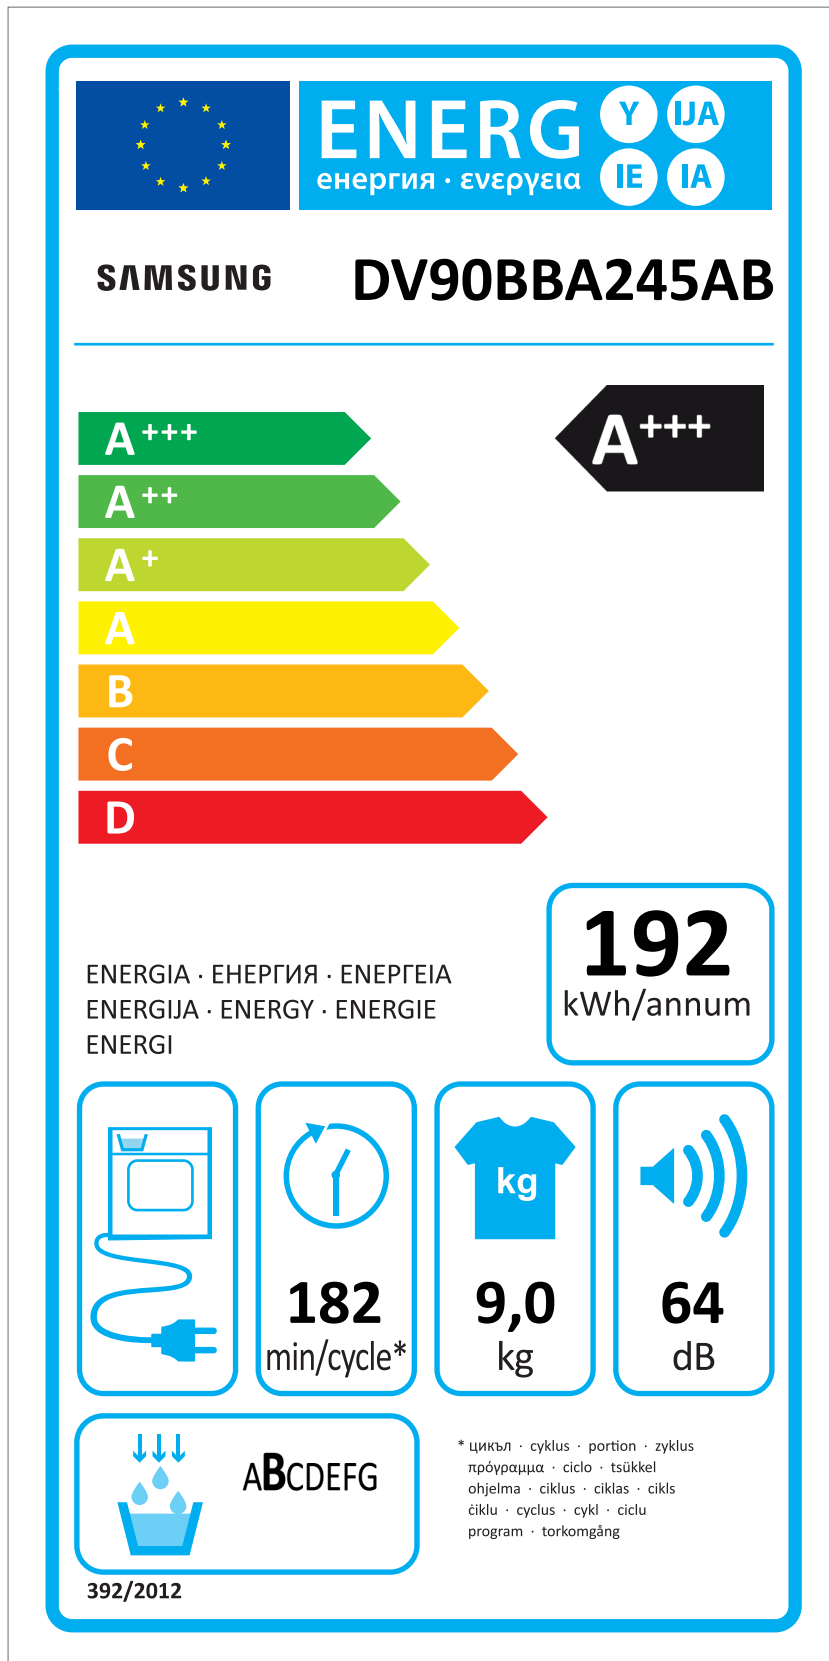

# ERP LABEL ENERGY (DRYER CONDENSER TYPE)

CODE : DC68-03225C  
Size : 110 x 220 (mm)  
Material : ART