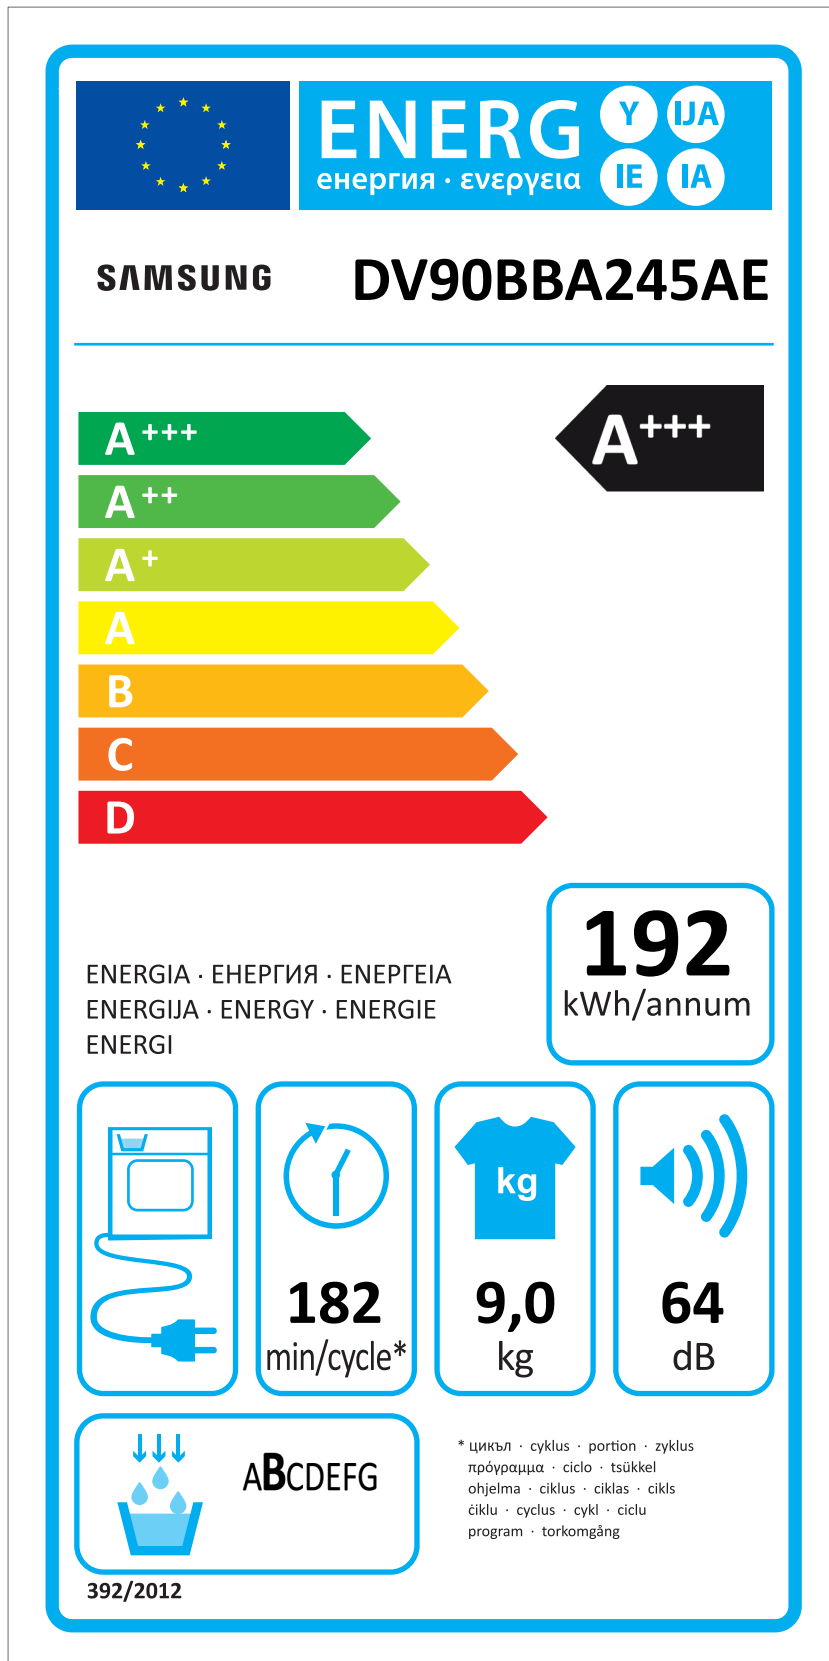

ERP LABEL ENERGY (DRYER CONDENSER TYPE)

CODE : DC68-03225C
Size : 110 x 220 (mm)
Material : ART