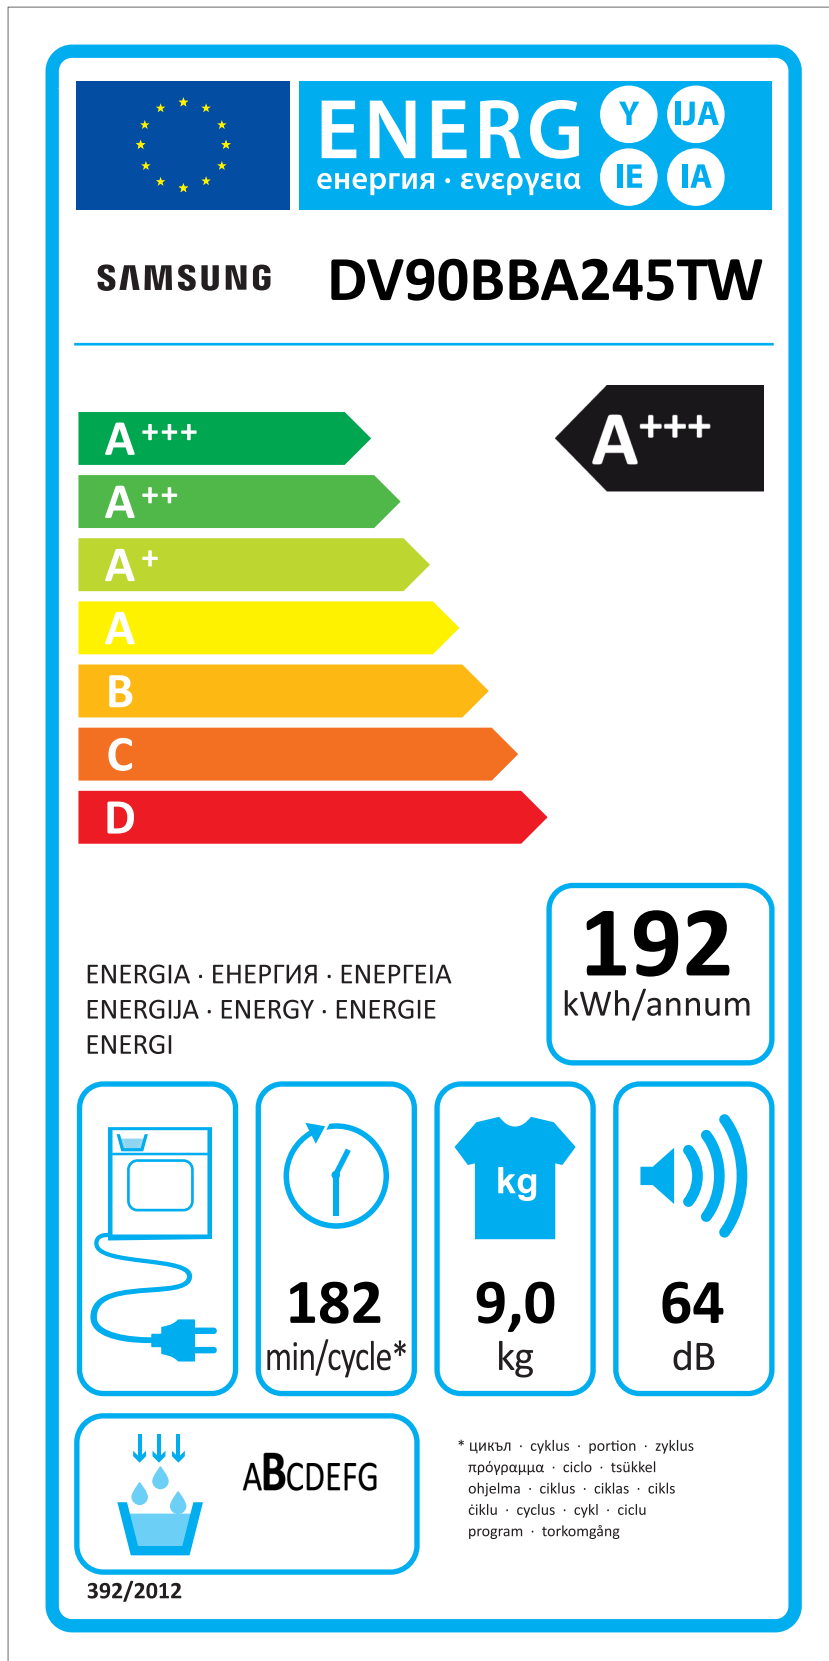

ERP LABEL ENERGY (DRYER CONDENSER TYPE)

CODE : DC68-03225C
Size : 110 x 220 (mm)
Material : ART