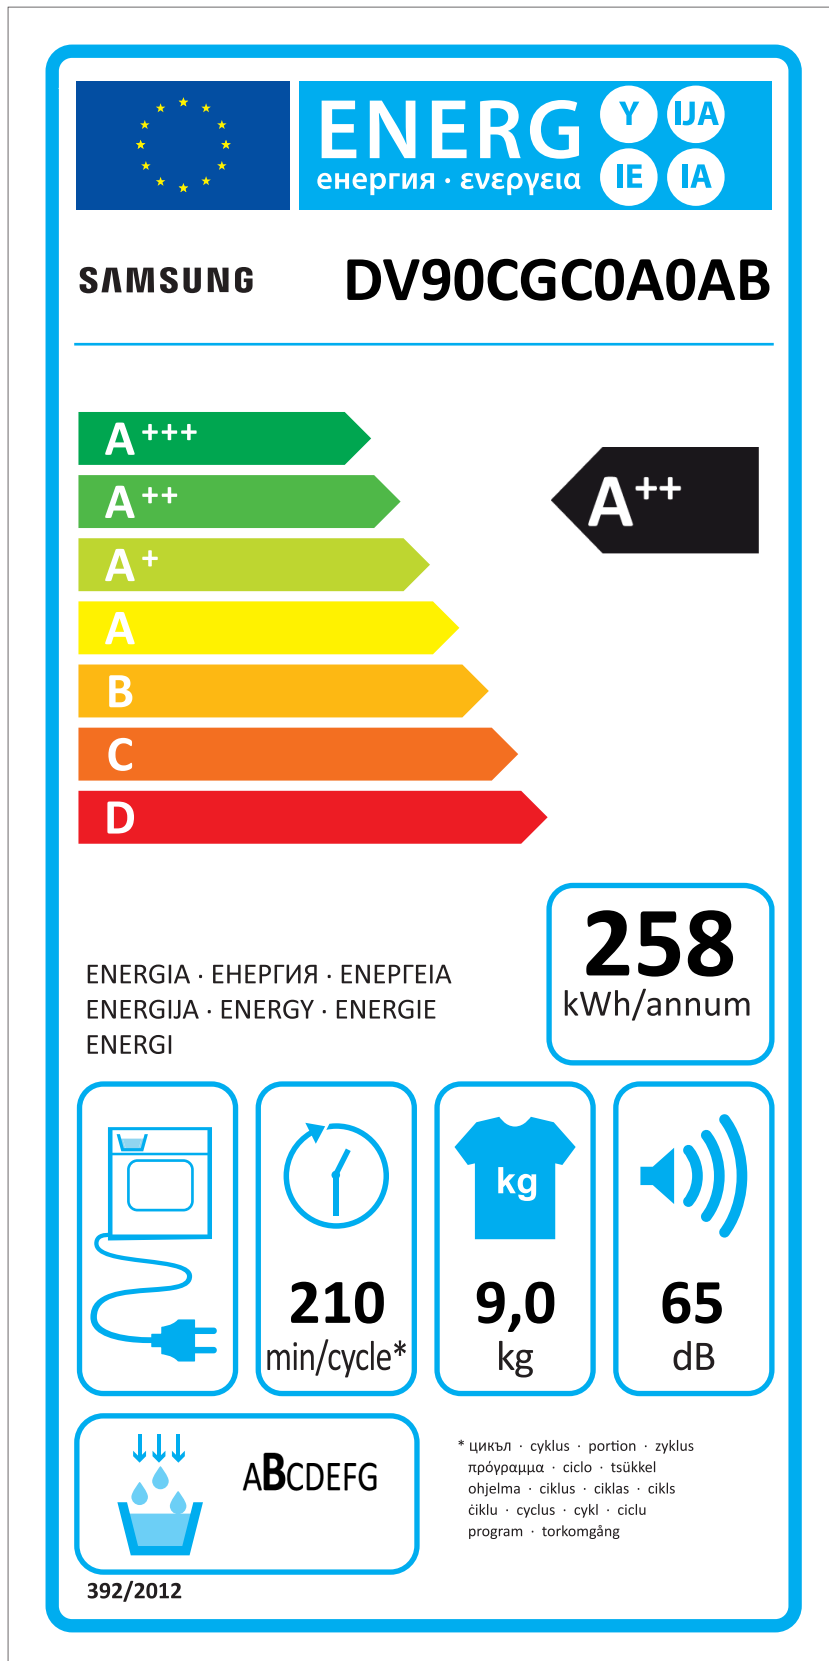

ERP LABEL ENERGY (DRYER CONDENSER TYPE)

CODE : DC68-03225C
Size : 110 x 220 (mm)
Material : ART