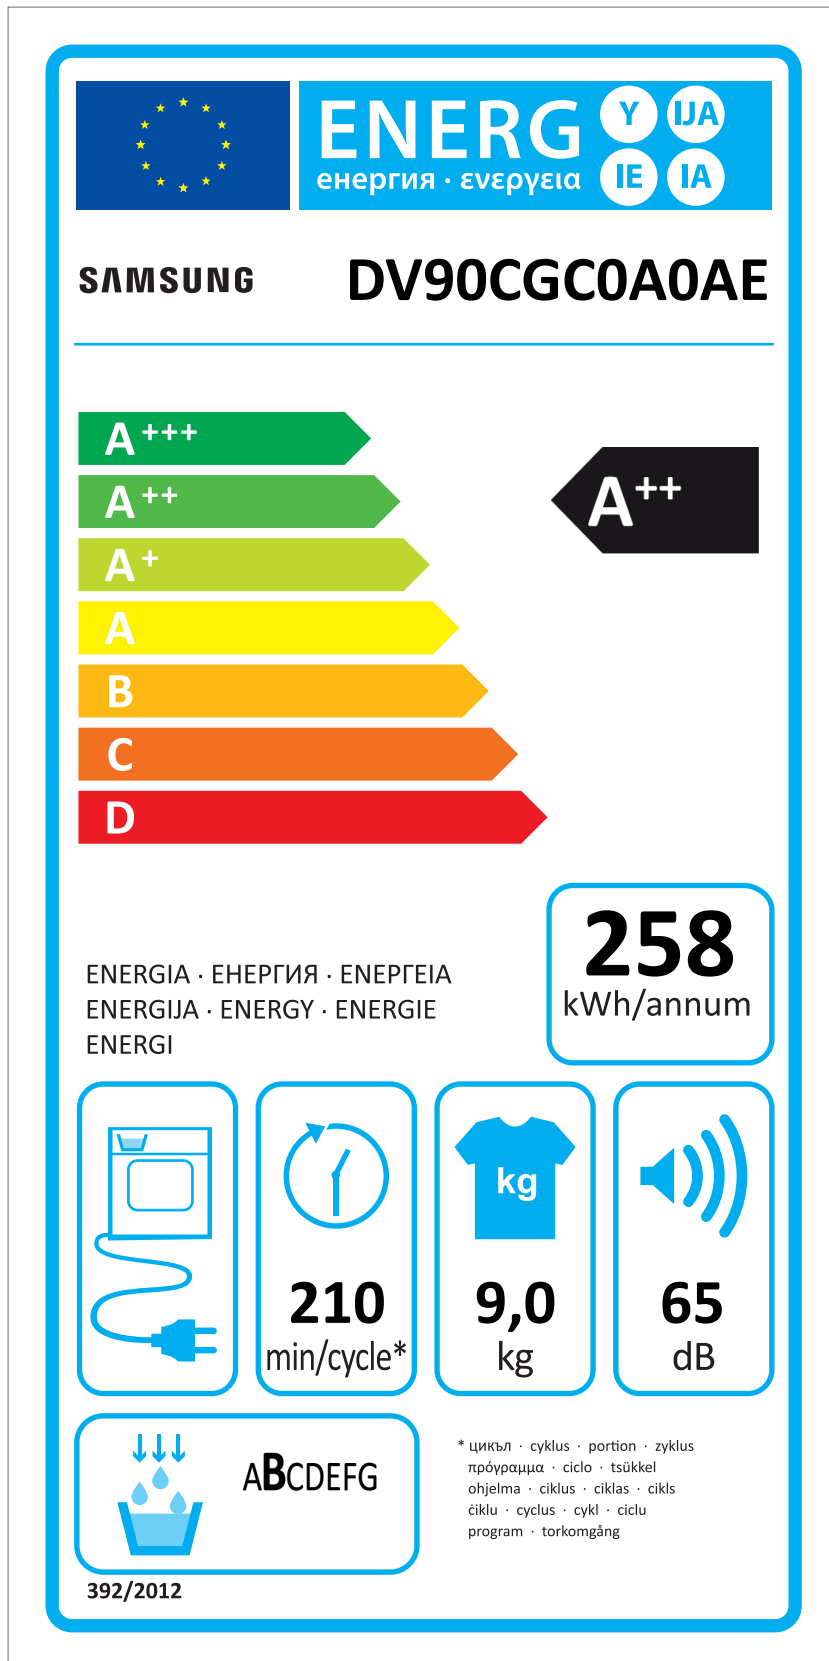

# ERP LABEL ENERGY (DRYER CONDENSER TYPE)

CODE : DC68-03225C  
Size : 110 x 220 (mm)  
Material : ART