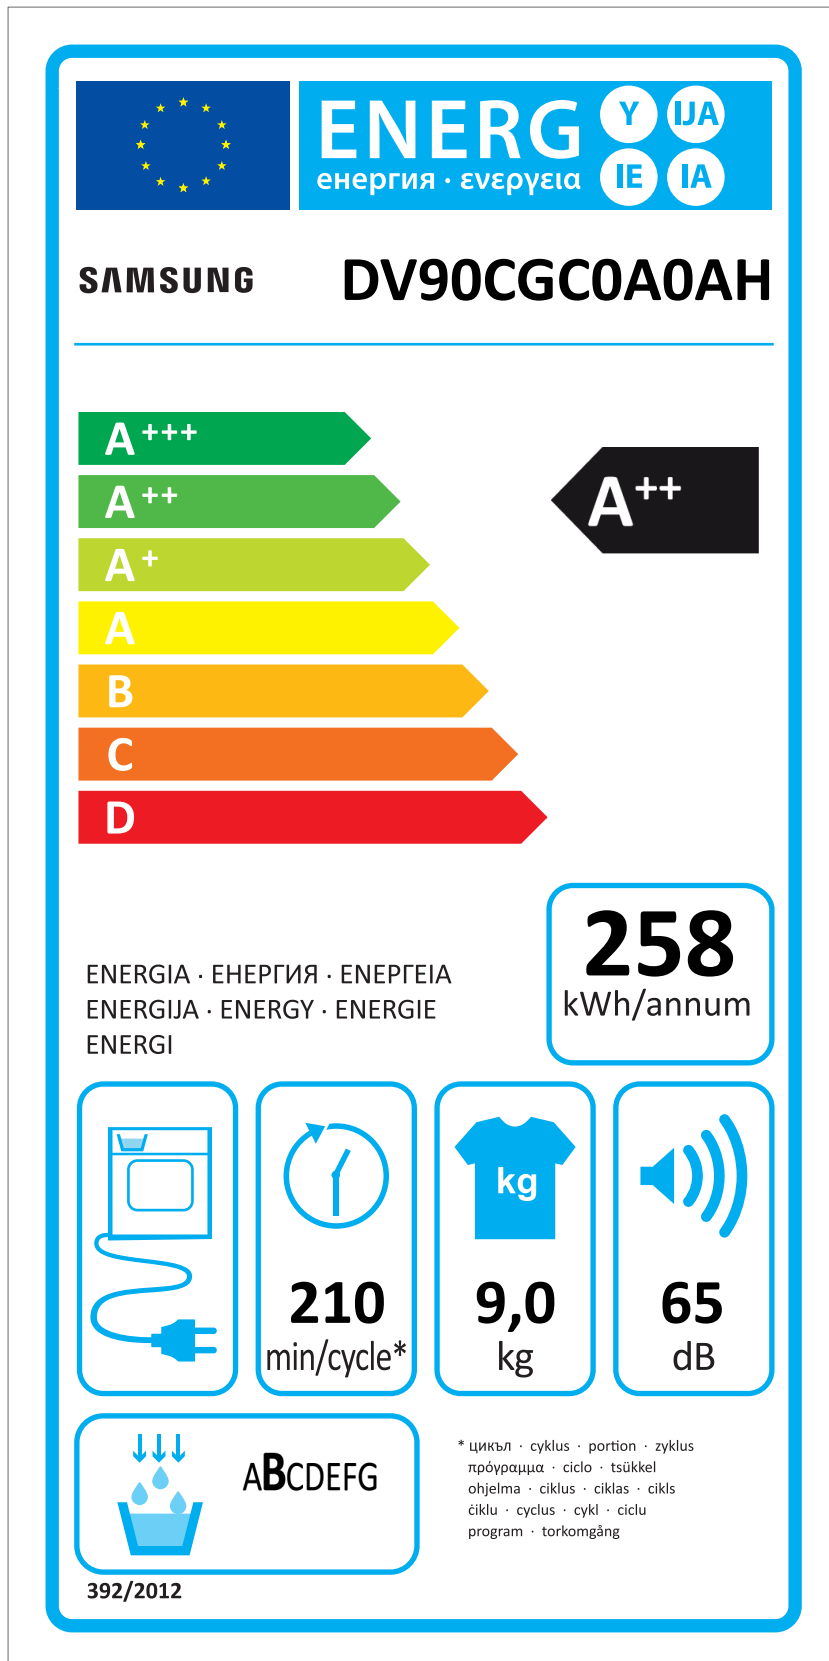

ERP LABEL ENERGY (DRYER CONDENSER TYPE)

CODE : DC68-03225C
Size : 110 x 220 (mm)
Material : ART