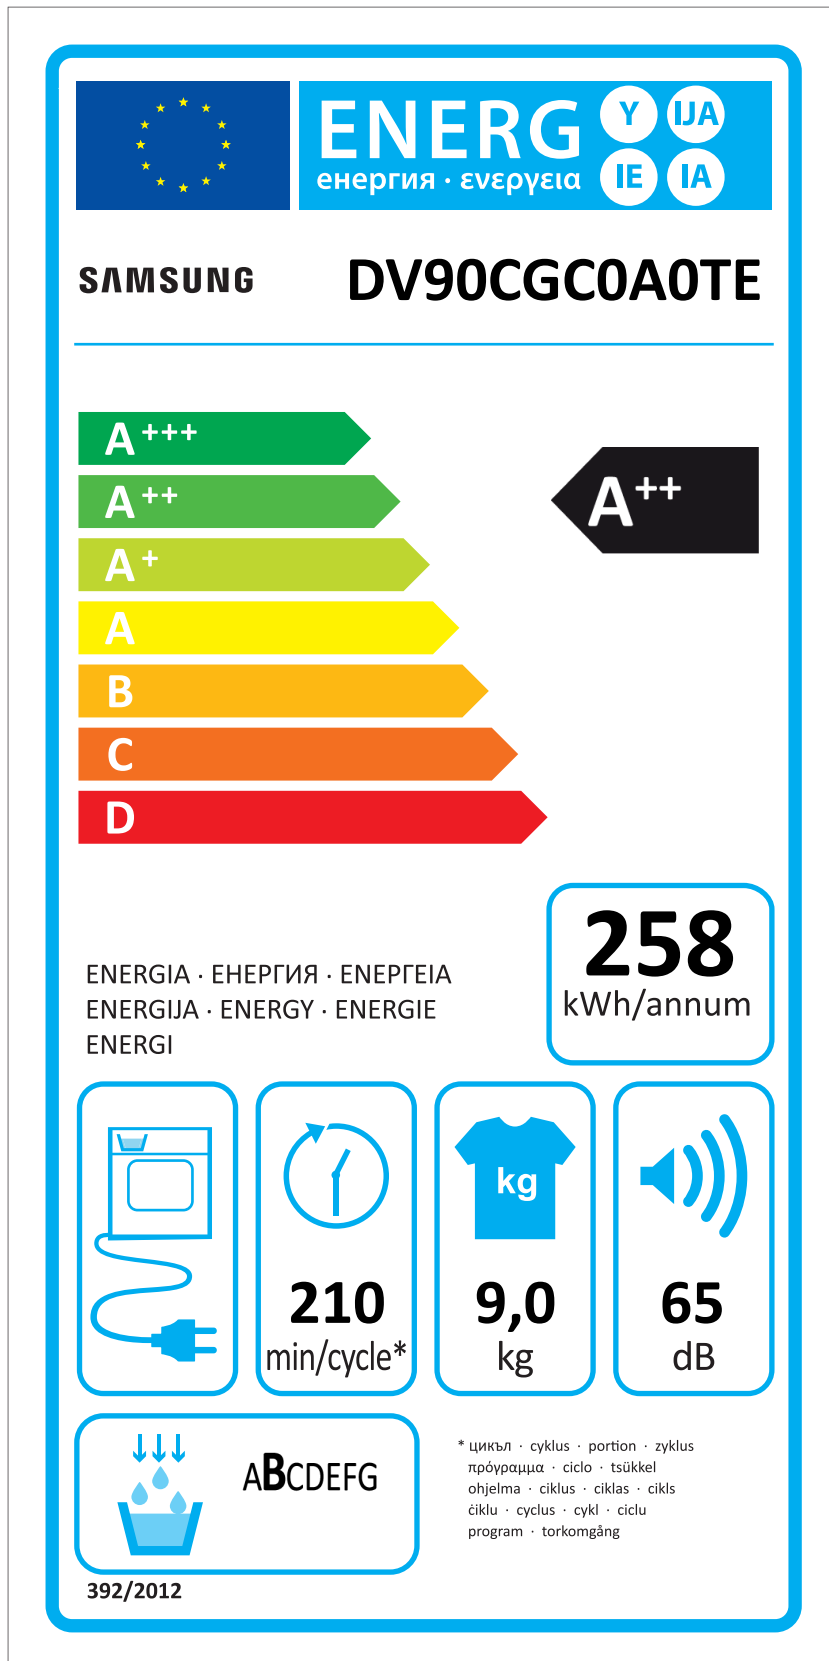

ERP LABEL ENERGY (DRYER CONDENSER TYPE)

CODE : DC68-03225C
Size : 110 x 220 (mm)
Material : ART