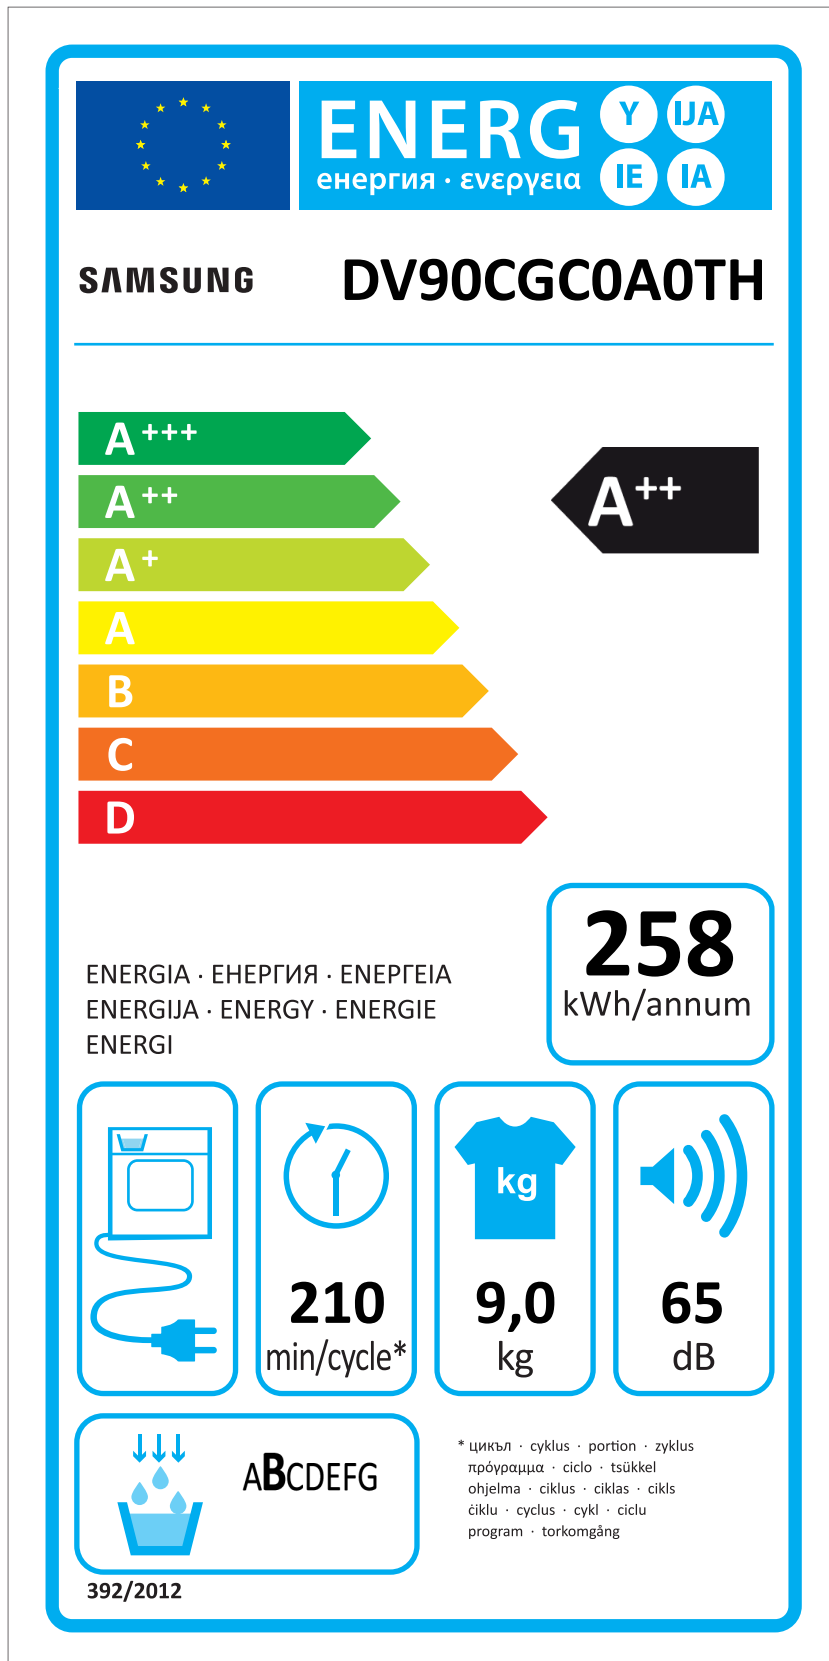

# ERP LABEL ENERGY (DRYER CONDENSER TYPE)

CODE : DC68-03225C  
Size : 110 x 220 (mm)  
Material : ART