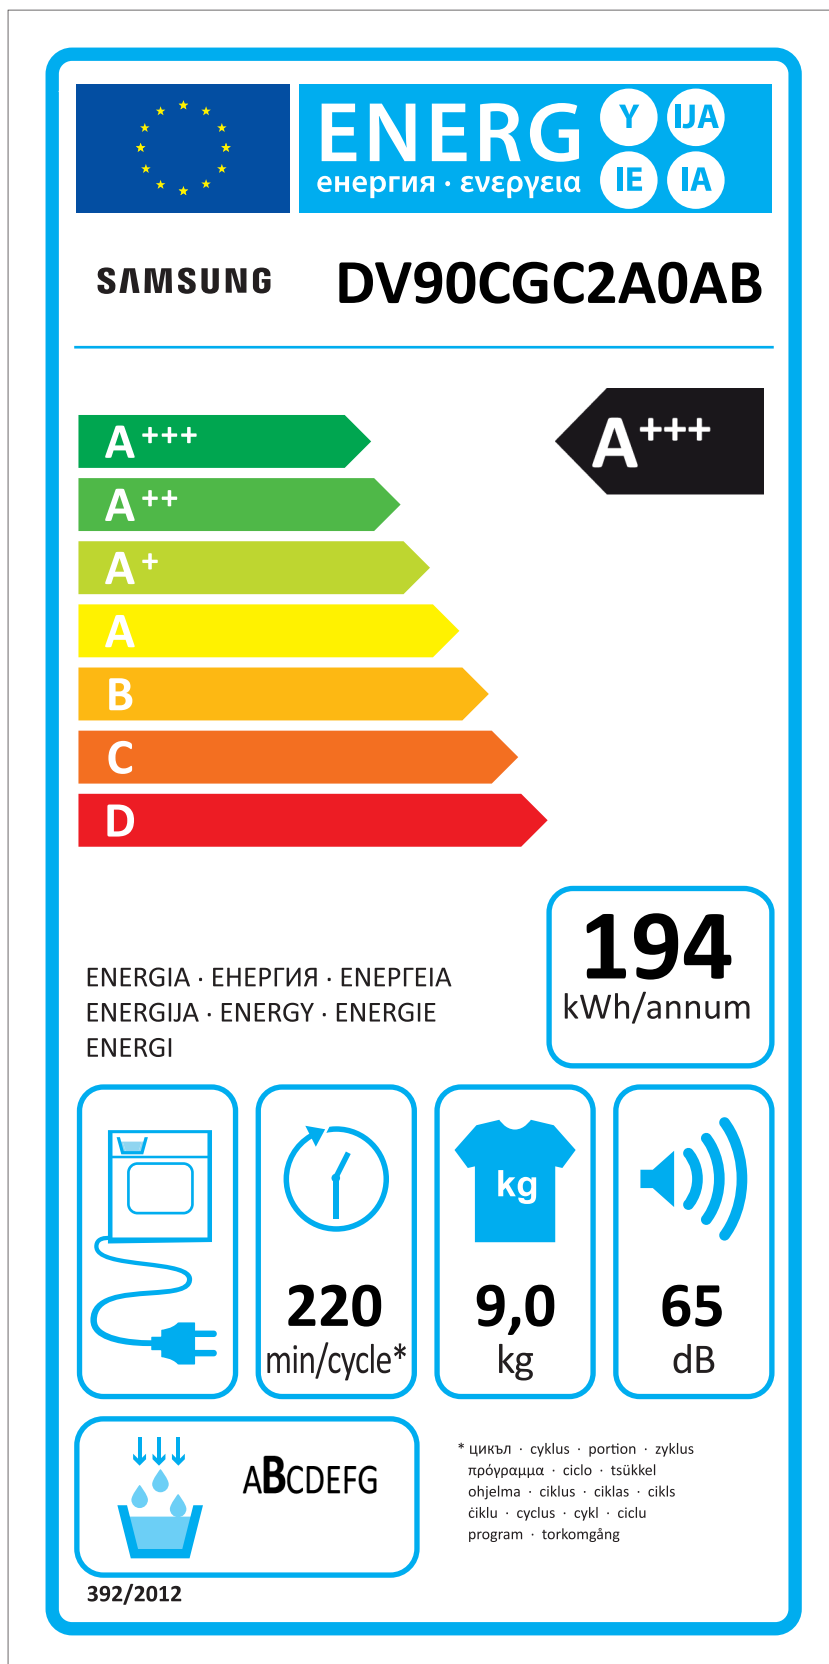

ERP LABEL ENERGY (DRYER CONDENSER TYPE)

CODE : DC68-03225C
Size : 110 x 220 (mm)
Material : ART