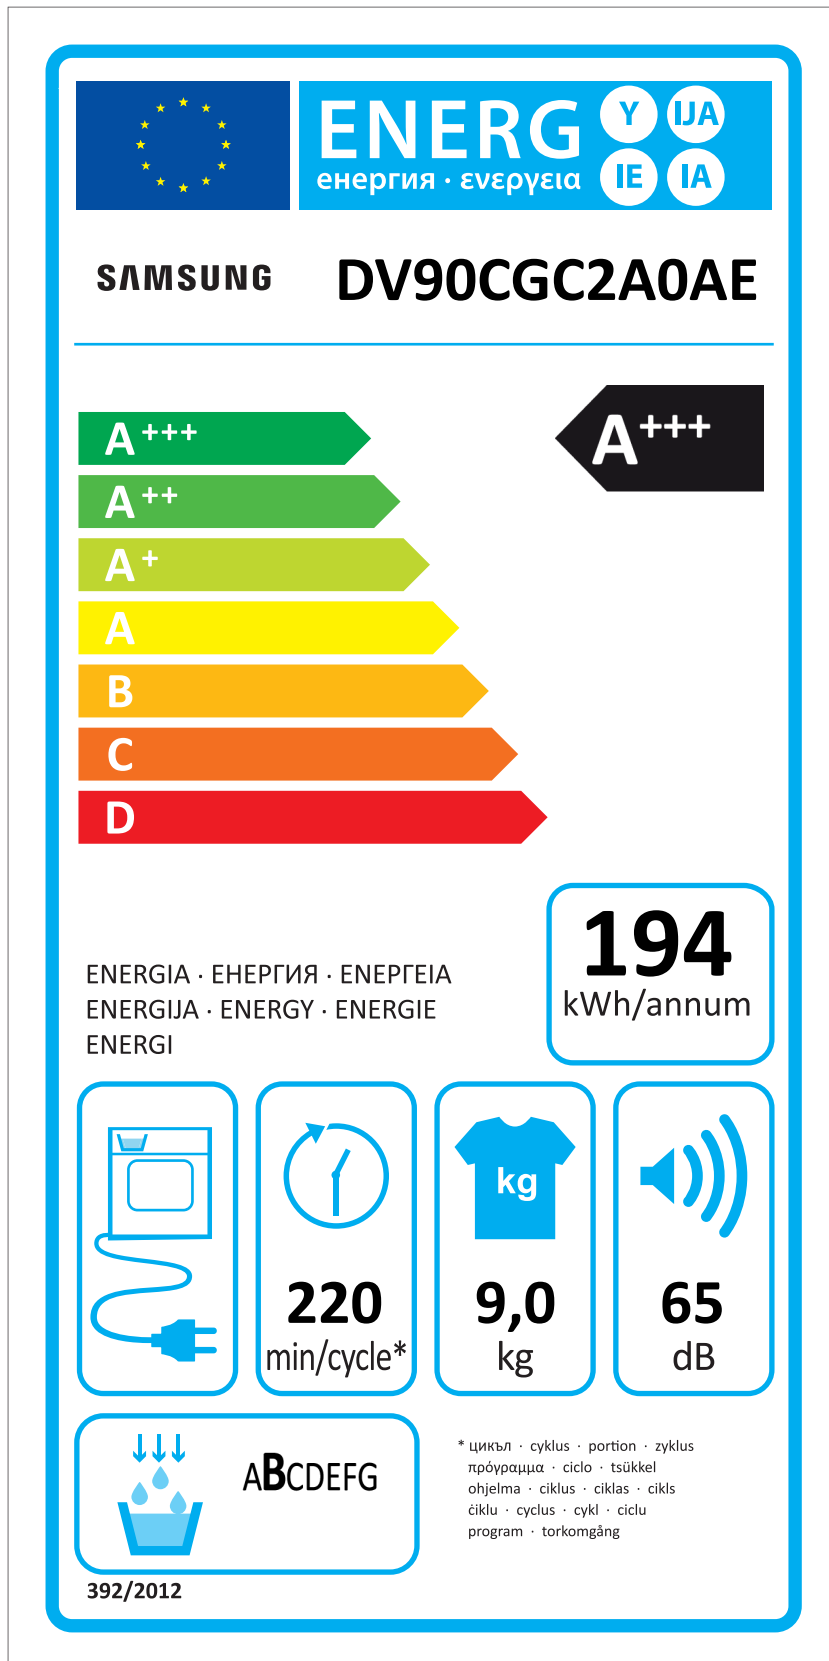

ERP LABEL ENERGY (DRYER CONDENSER TYPE)

CODE : DC68-03225C
Size : 110 x 220 (mm)
Material : ART