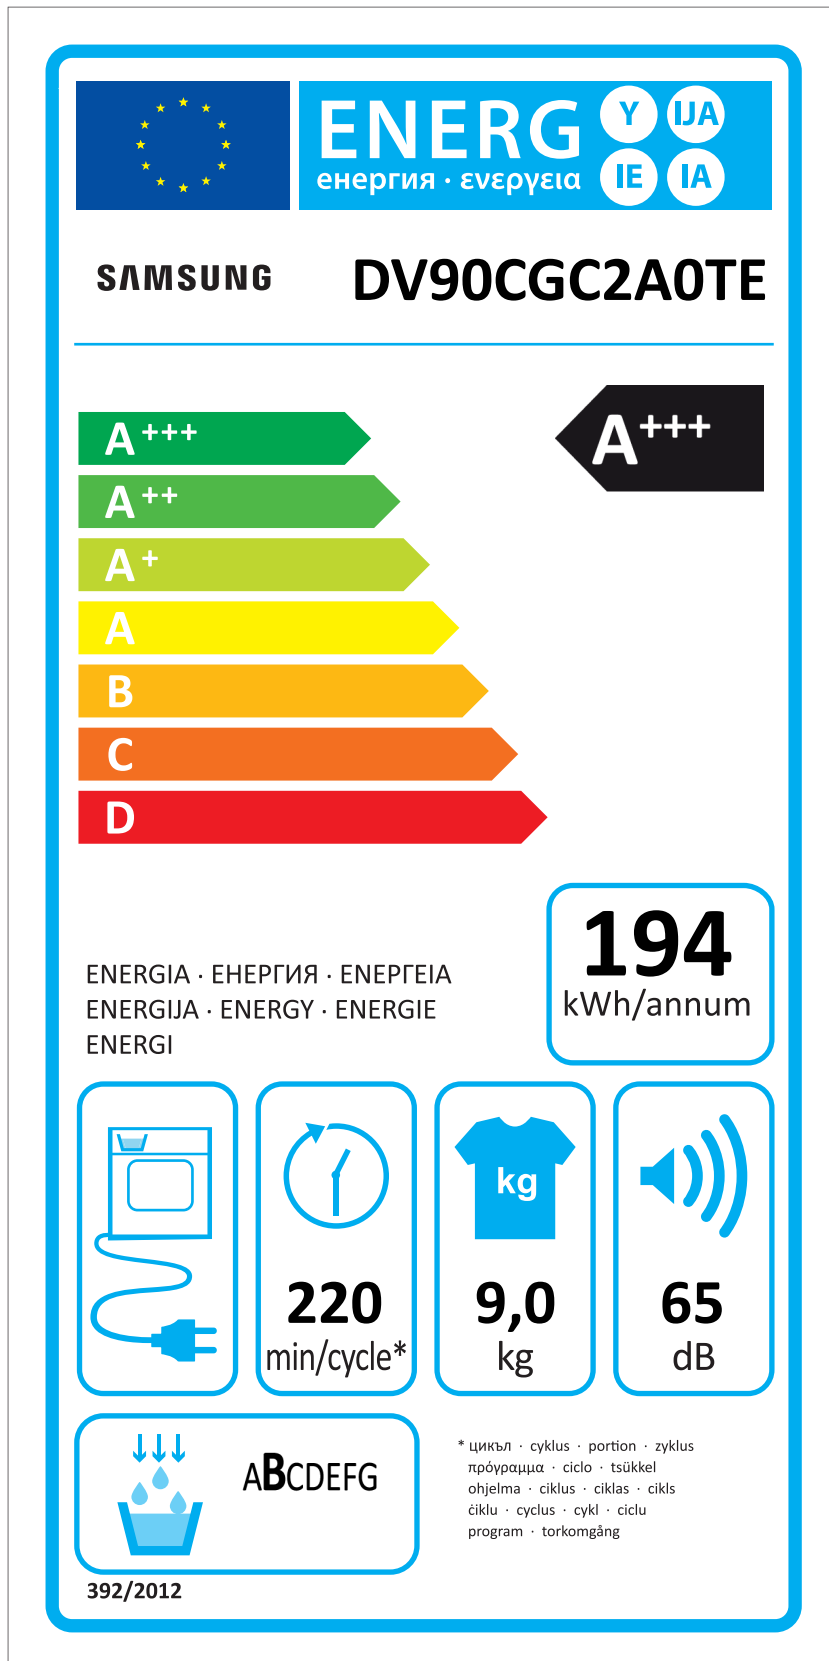

ERP LABEL ENERGY (DRYER CONDENSER TYPE)

CODE : DC68-03225C
Size : 110 x 220 (mm)
Material : ART