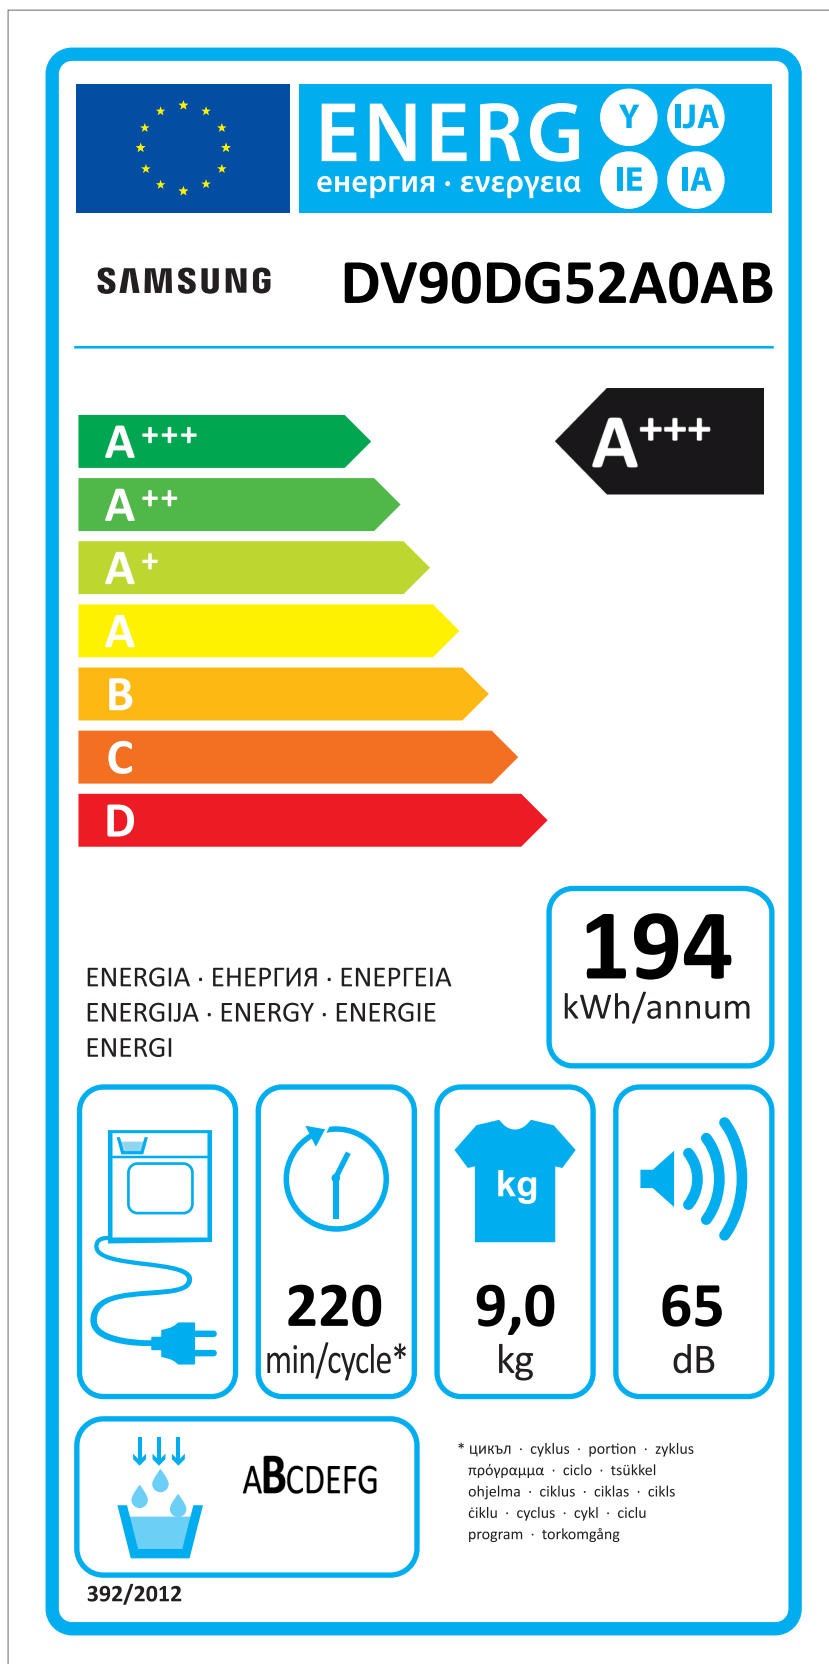

ERP LABEL ENERGY (DRYER CONDENSER TYPE)

CODE : DC68-03225C
Size : 110 x 220 (mm)
Material : ART