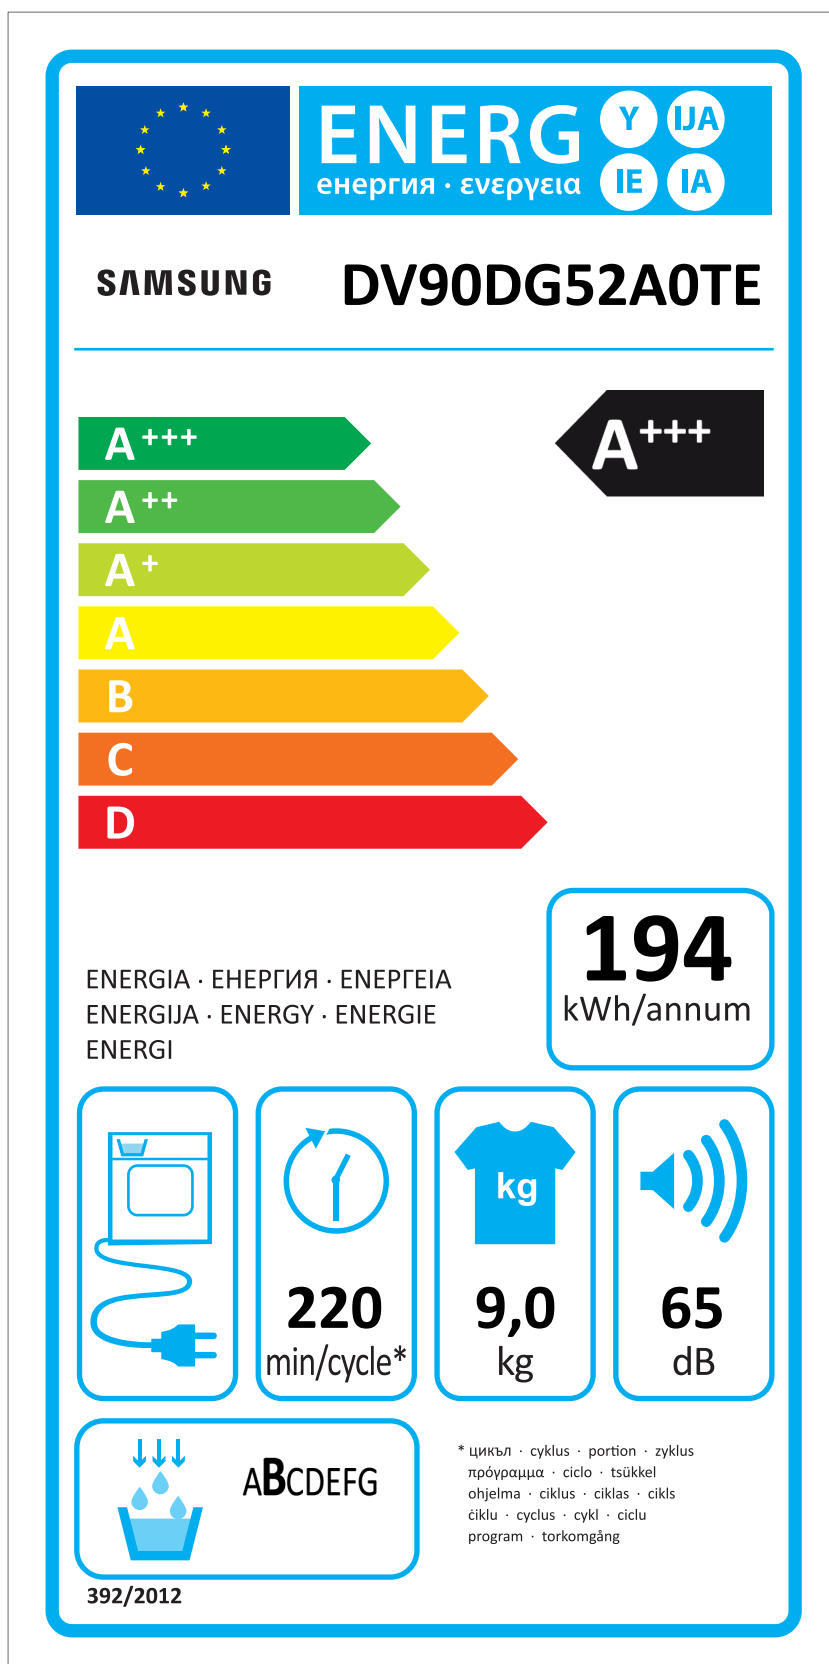

# ERP LABEL ENERGY (DRYER CONDENSER TYPE)

CODE : DC68-03225C  
Size : 110 x 220 (mm)  
Material : ART