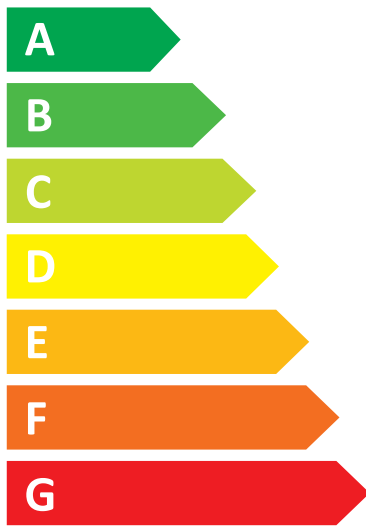

# ENERG

**Samsung**

DV90F09F4W

**79** kWh / 100

**9,0** kg

**4:45**

2023/2534

Size: W 96 x H 192 mm

Material : ART

Release paper: Pale blue-green Glassine