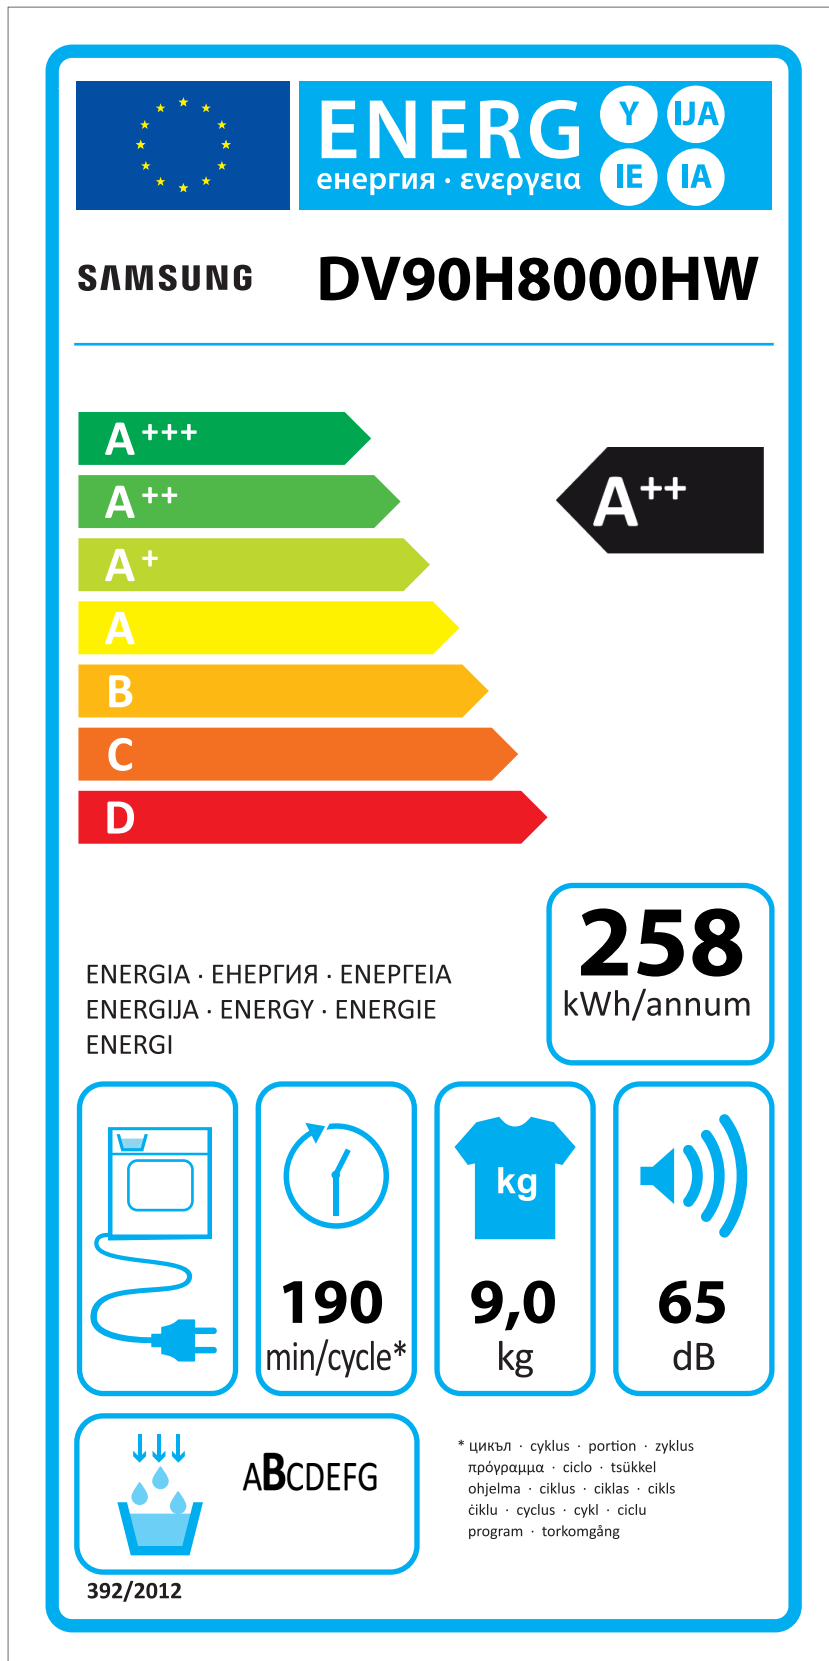

ERP LABEL ENERGY (DRYER CONDENSER TYPE)

CODE : DC68-03225C
Size : 110 x 220 (mm)
Material : ART