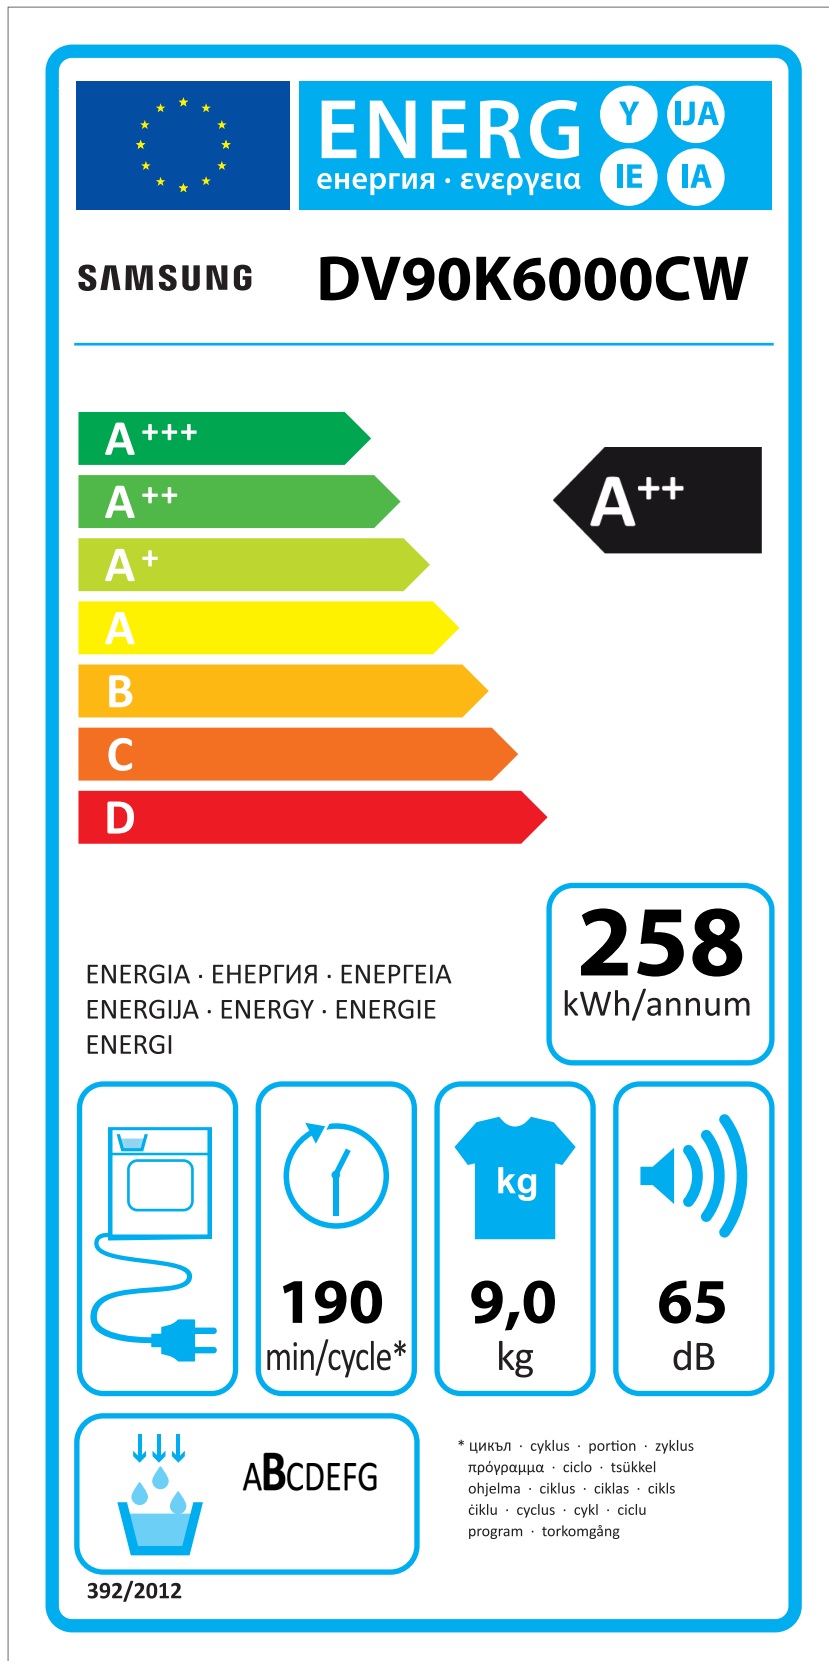

ERP LABEL ENERGY (DRYER CONDENSER TYPE)

CODE : DC68-03225C
Size : 110 x 220 (mm)
Material : ART