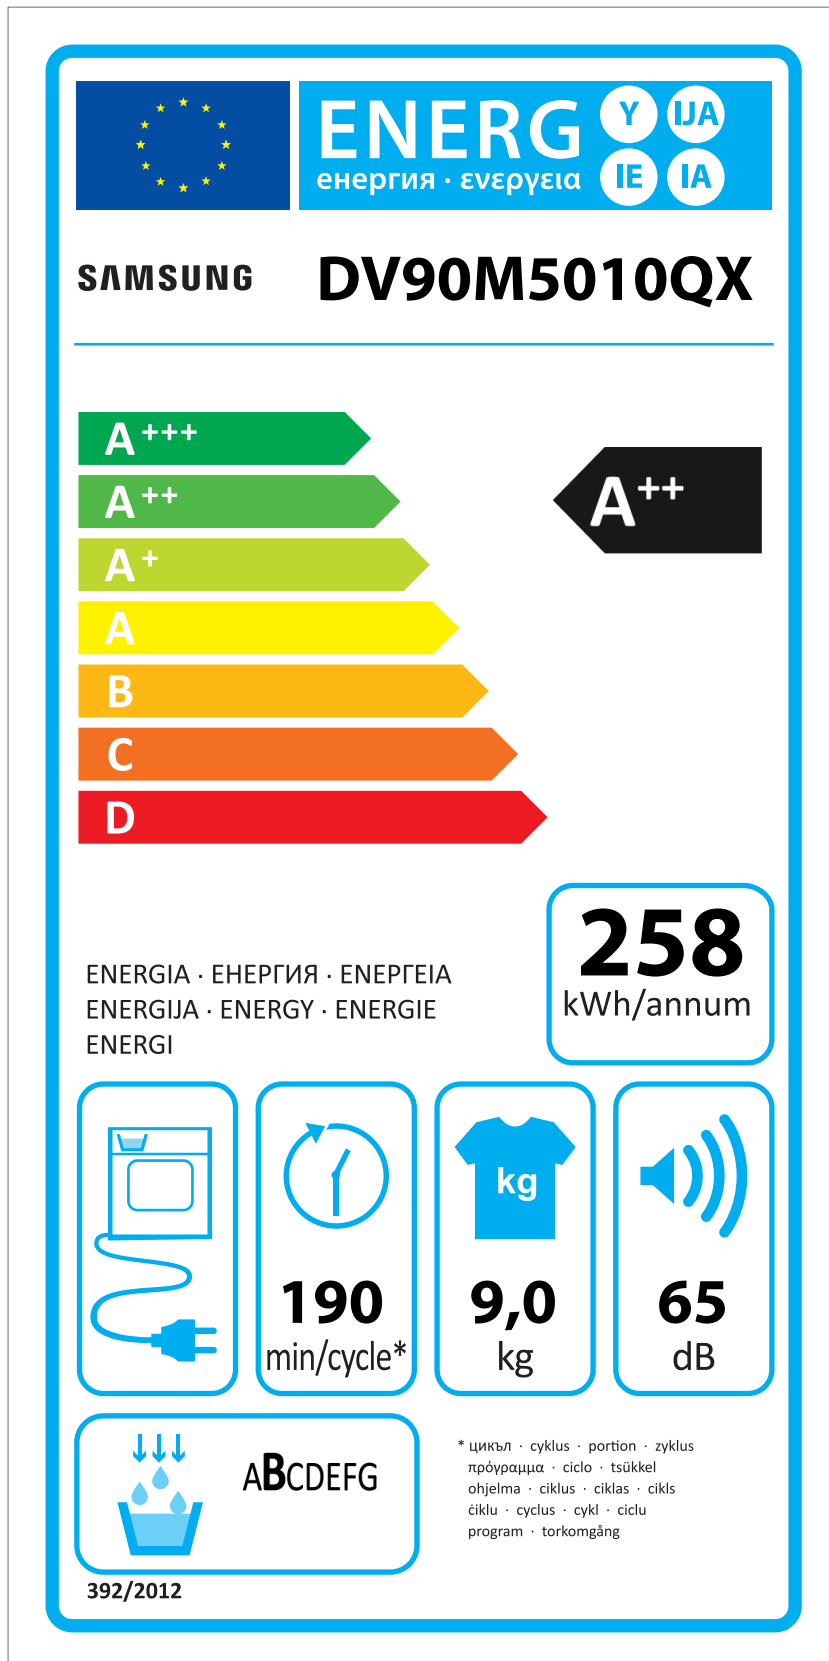

# ERP LABEL ENERGY (DRYER CONDENSER TYPE)

CODE : DC68-03225C  
Size : 110 x 220 (mm)  
Material : ART