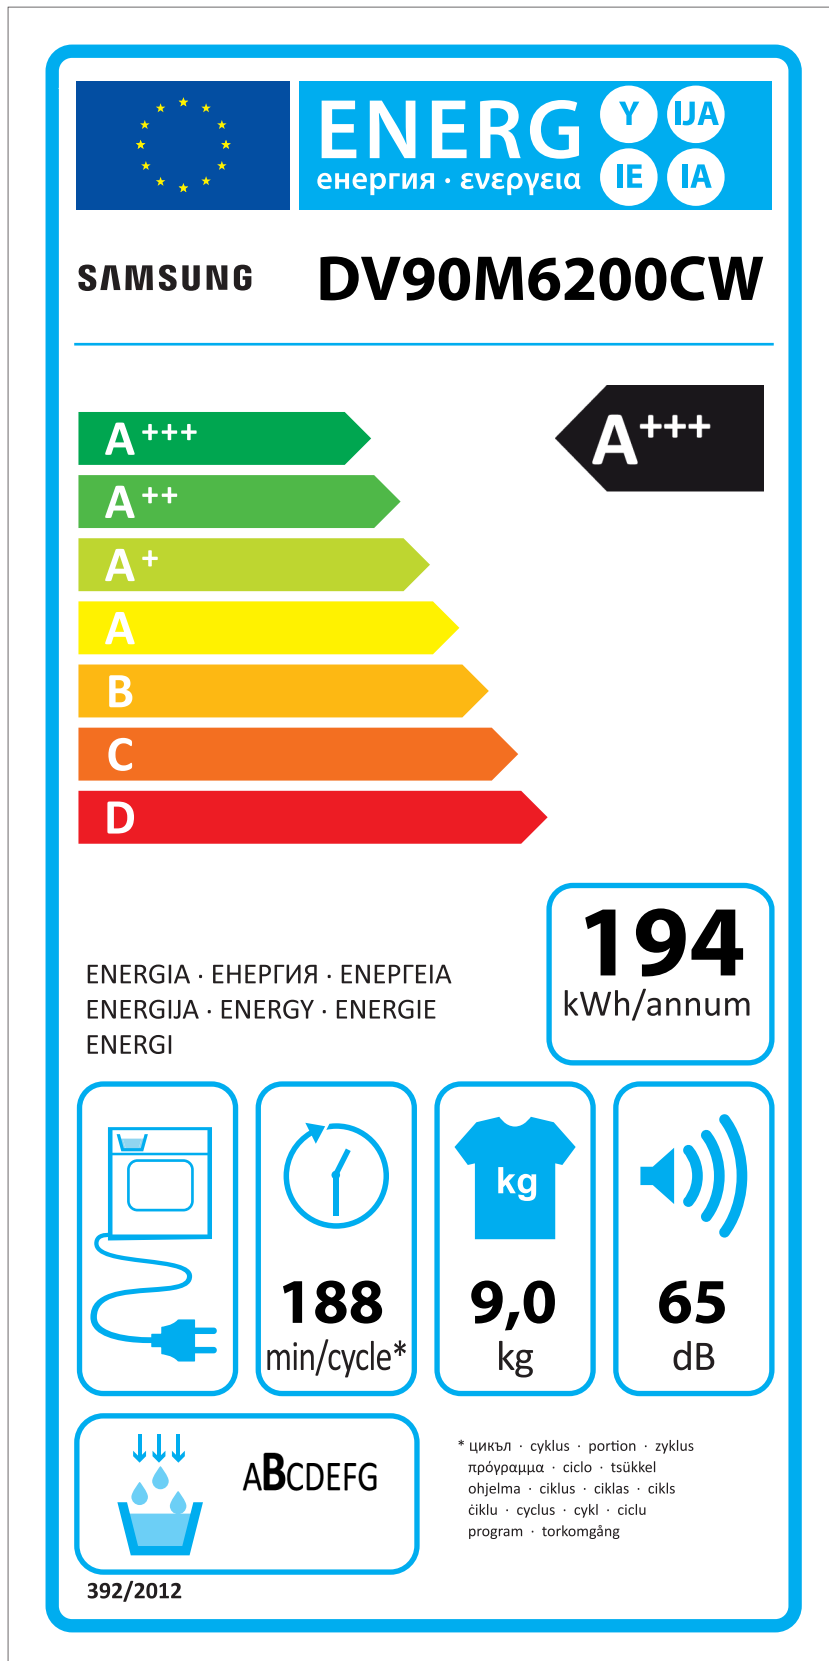

ERP LABEL ENERGY (DRYER CONDENSER TYPE)

CODE : DC68-03225C
Size : 110 x 220 (mm)
Material : ART