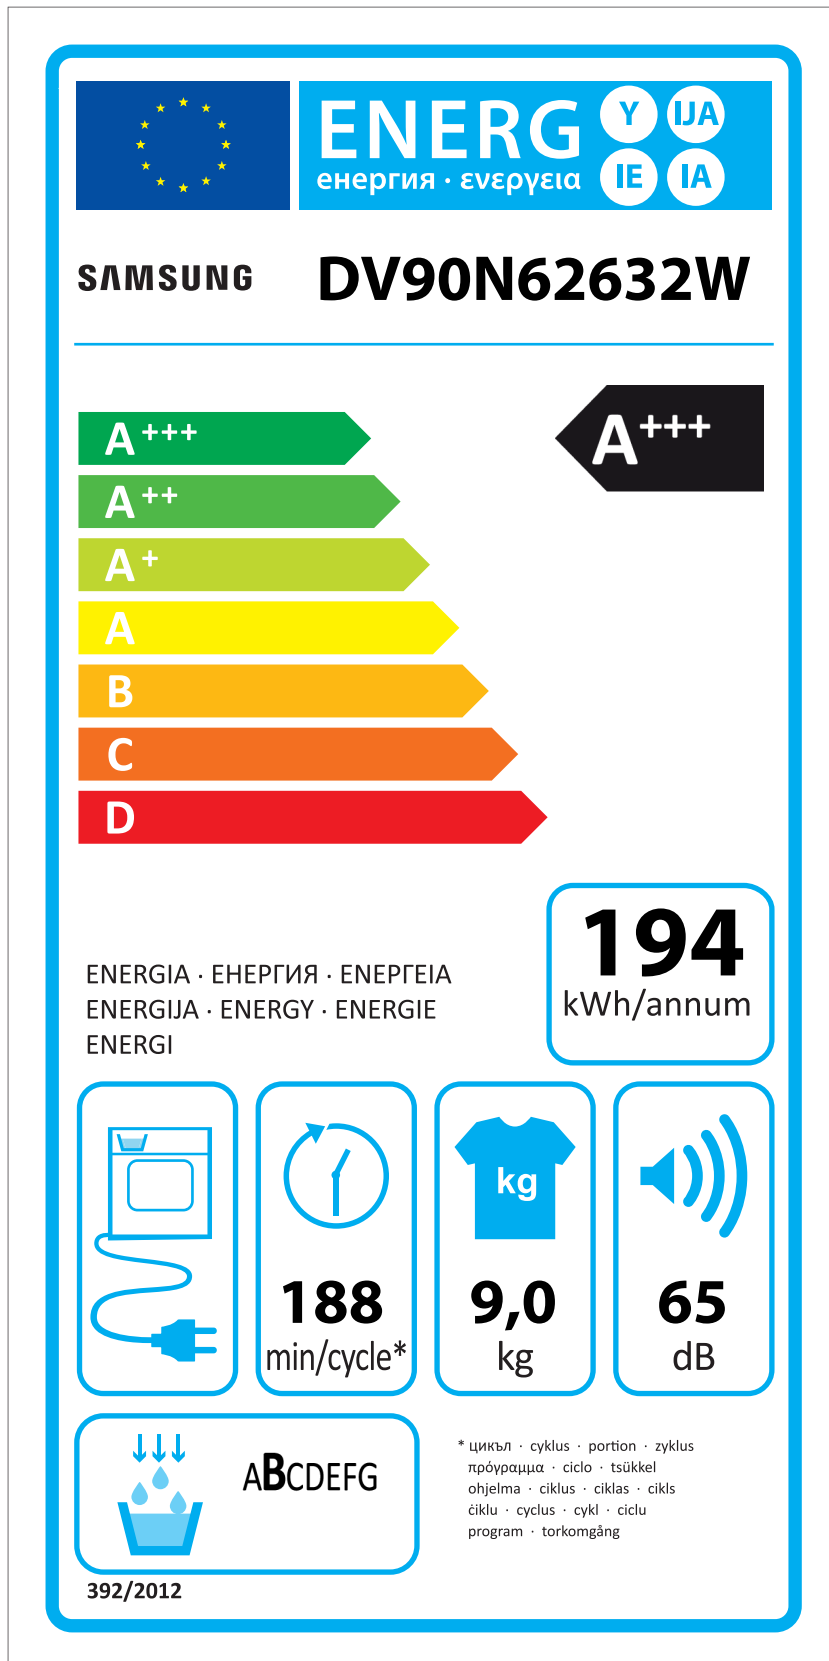

ERP LABEL ENERGY (DRYER CONDENSER TYPE)

CODE : DC68-03225C
Size : 110 x 220 (mm)
Material : ART