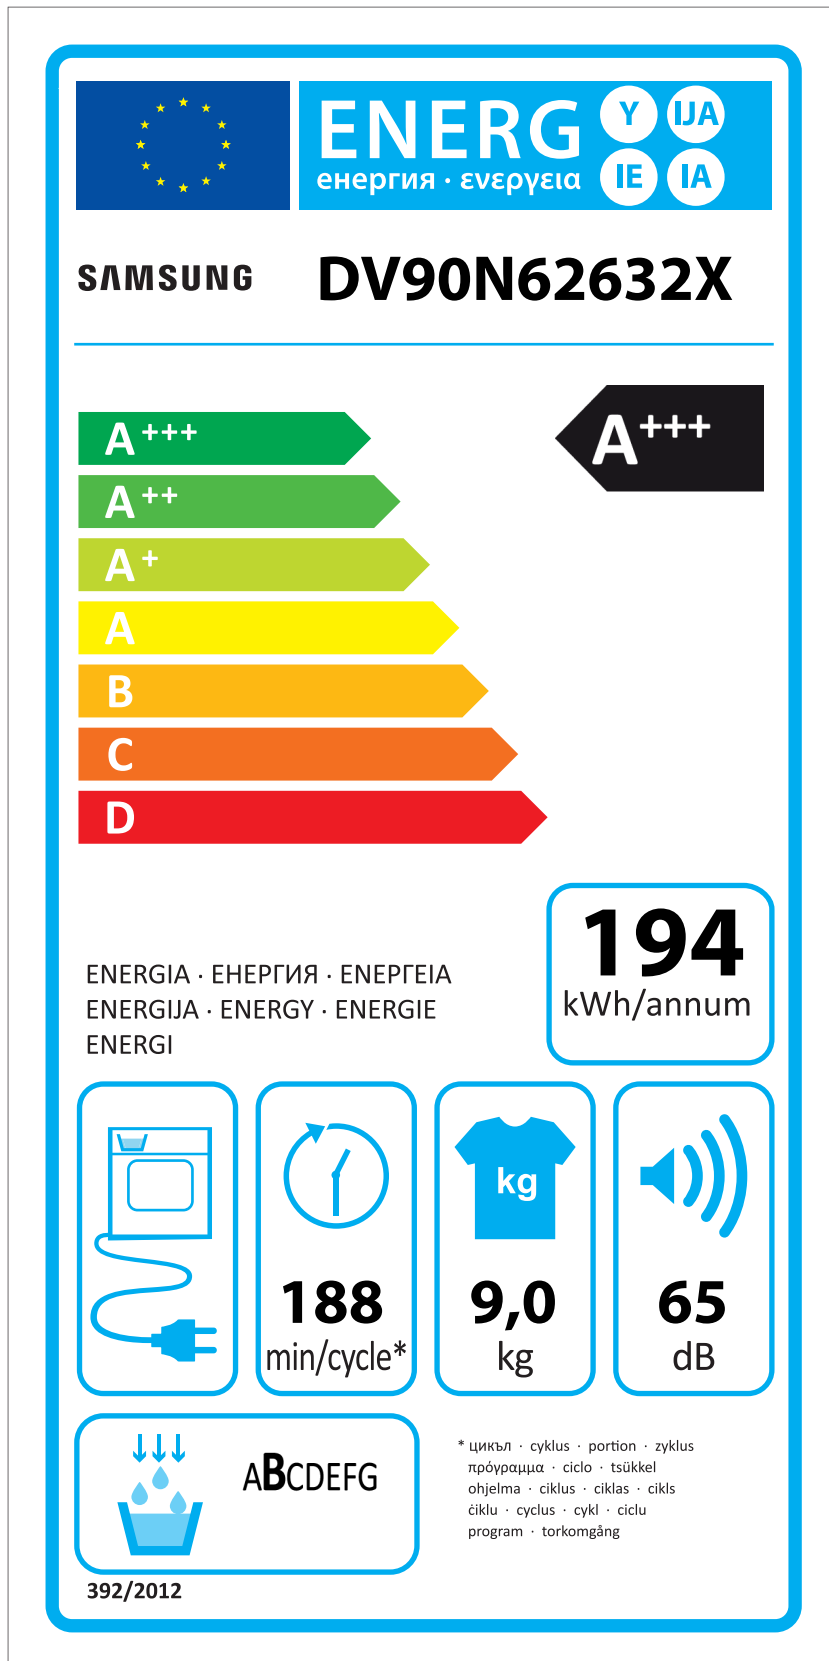

ERP LABEL ENERGY (DRYER CONDENSER TYPE)

CODE : DC68-03225C
Size : 110 x 220 (mm)
Material : ART