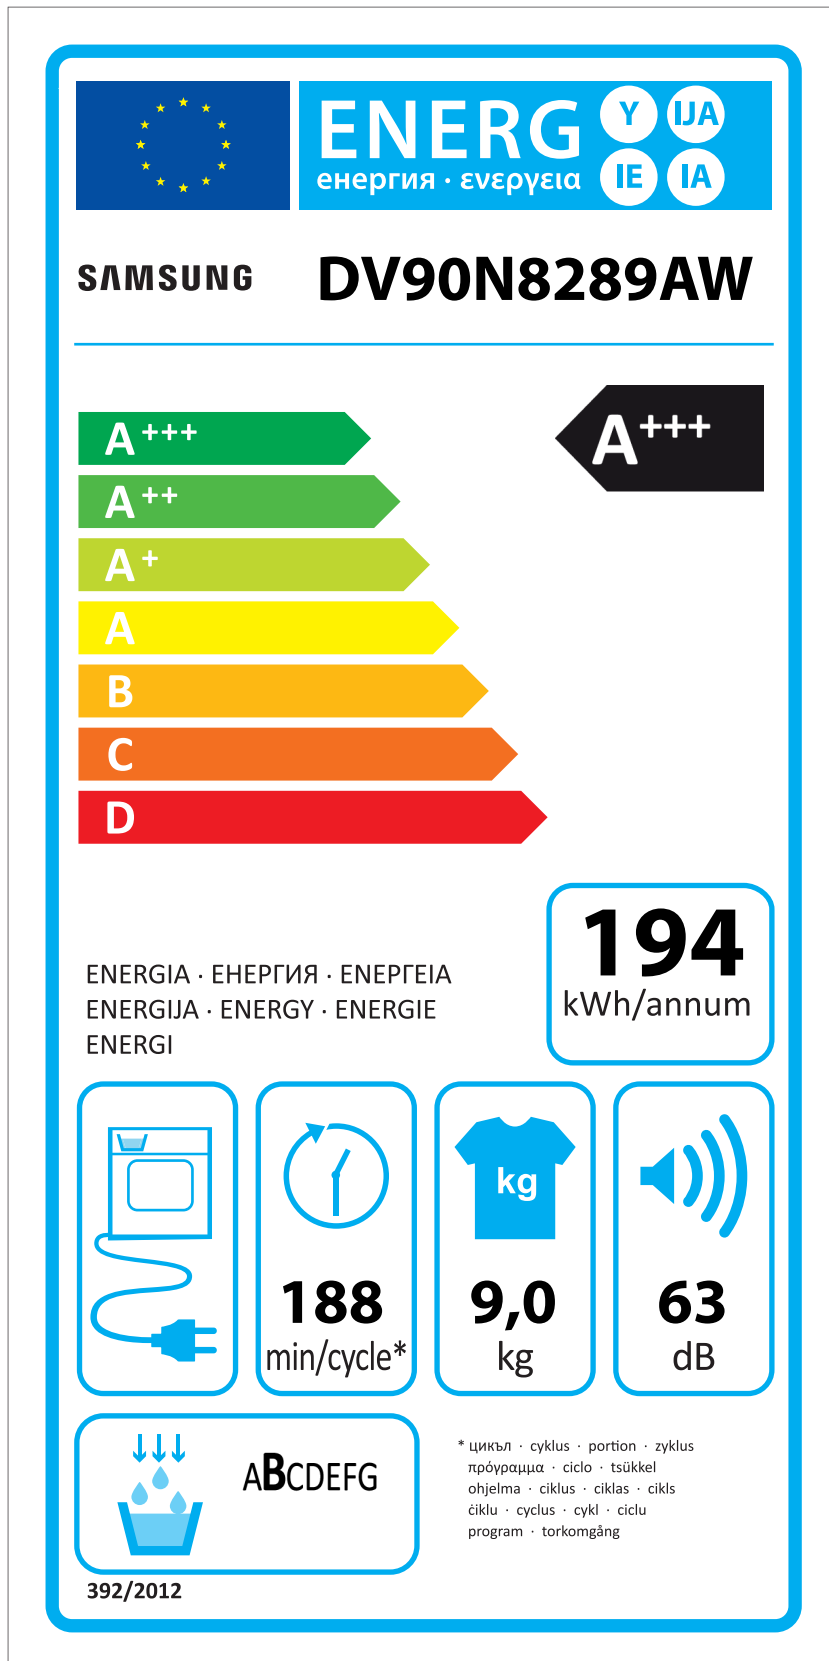

# ERP LABEL ENERGY (DRYER CONDENSER TYPE)

CODE : DC68-03225C  
Size : 110 x 220 (mm)  
Material : ART