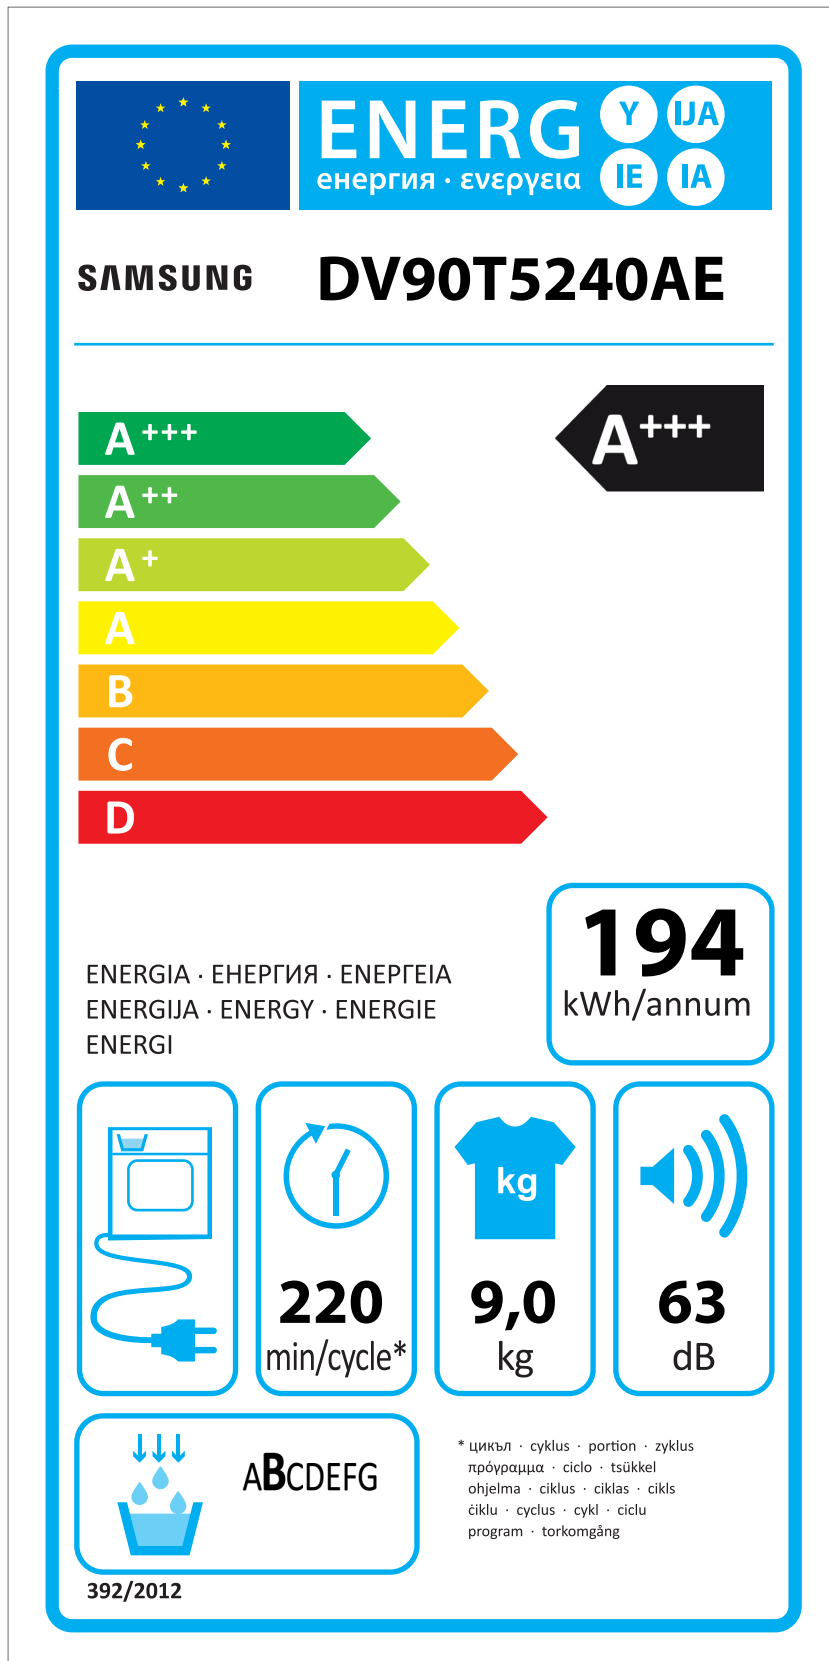

ERP LABEL ENERGY (DRYER CONDENSER TYPE)

CODE : DC68-03225C
Size : 110 x 220 (mm)
Material : ART