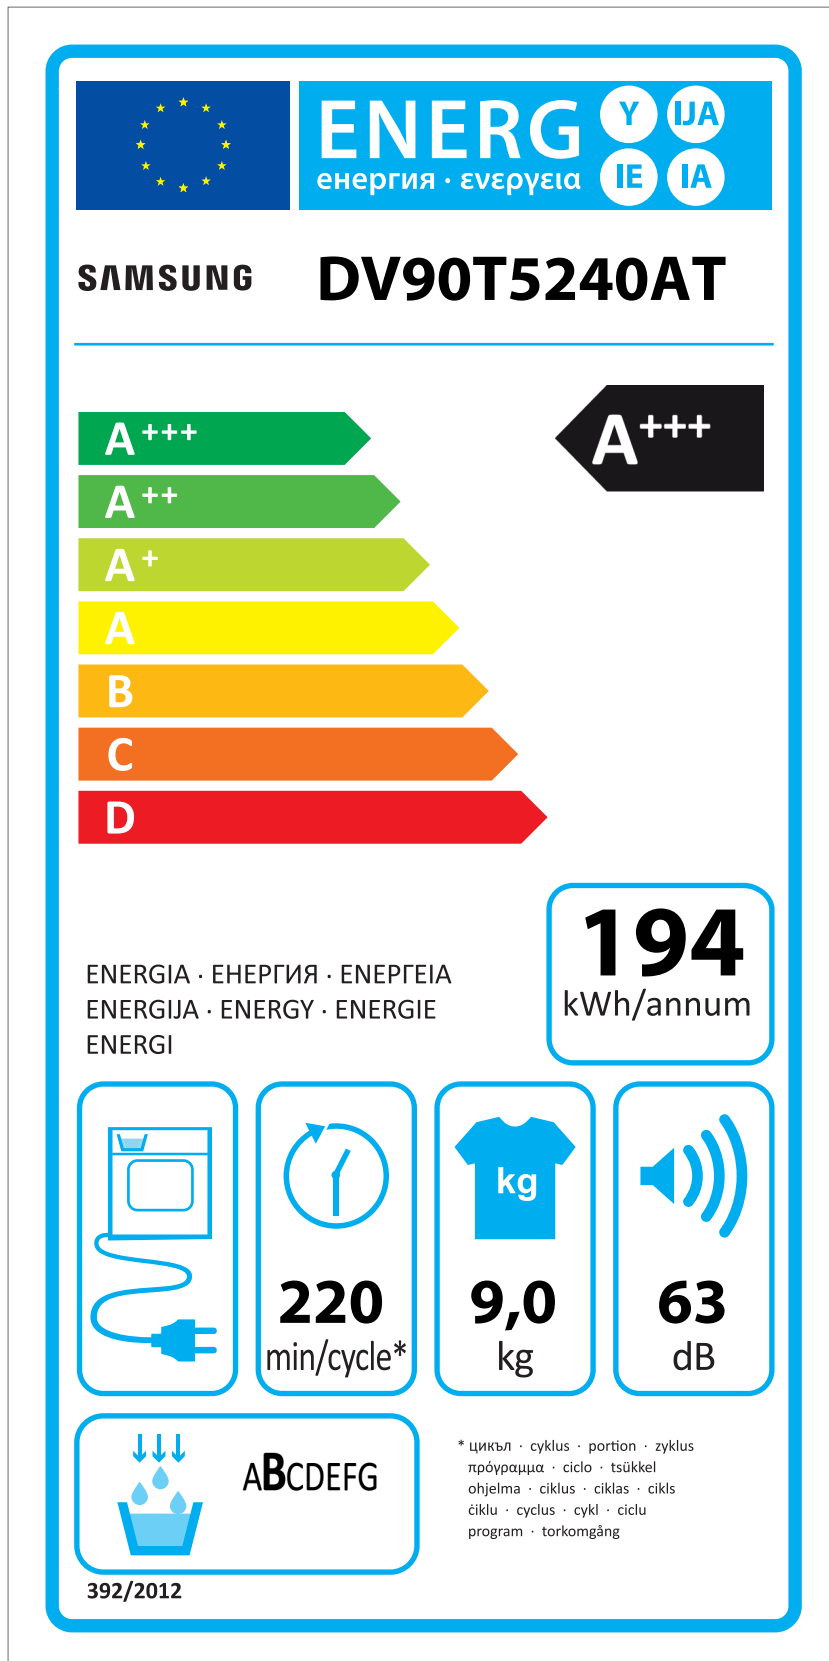

# ERP LABEL ENERGY (DRYER CONDENSER TYPE)

CODE : DC68-03225C  
Size : 110 x 220 (mm)  
Material : ART