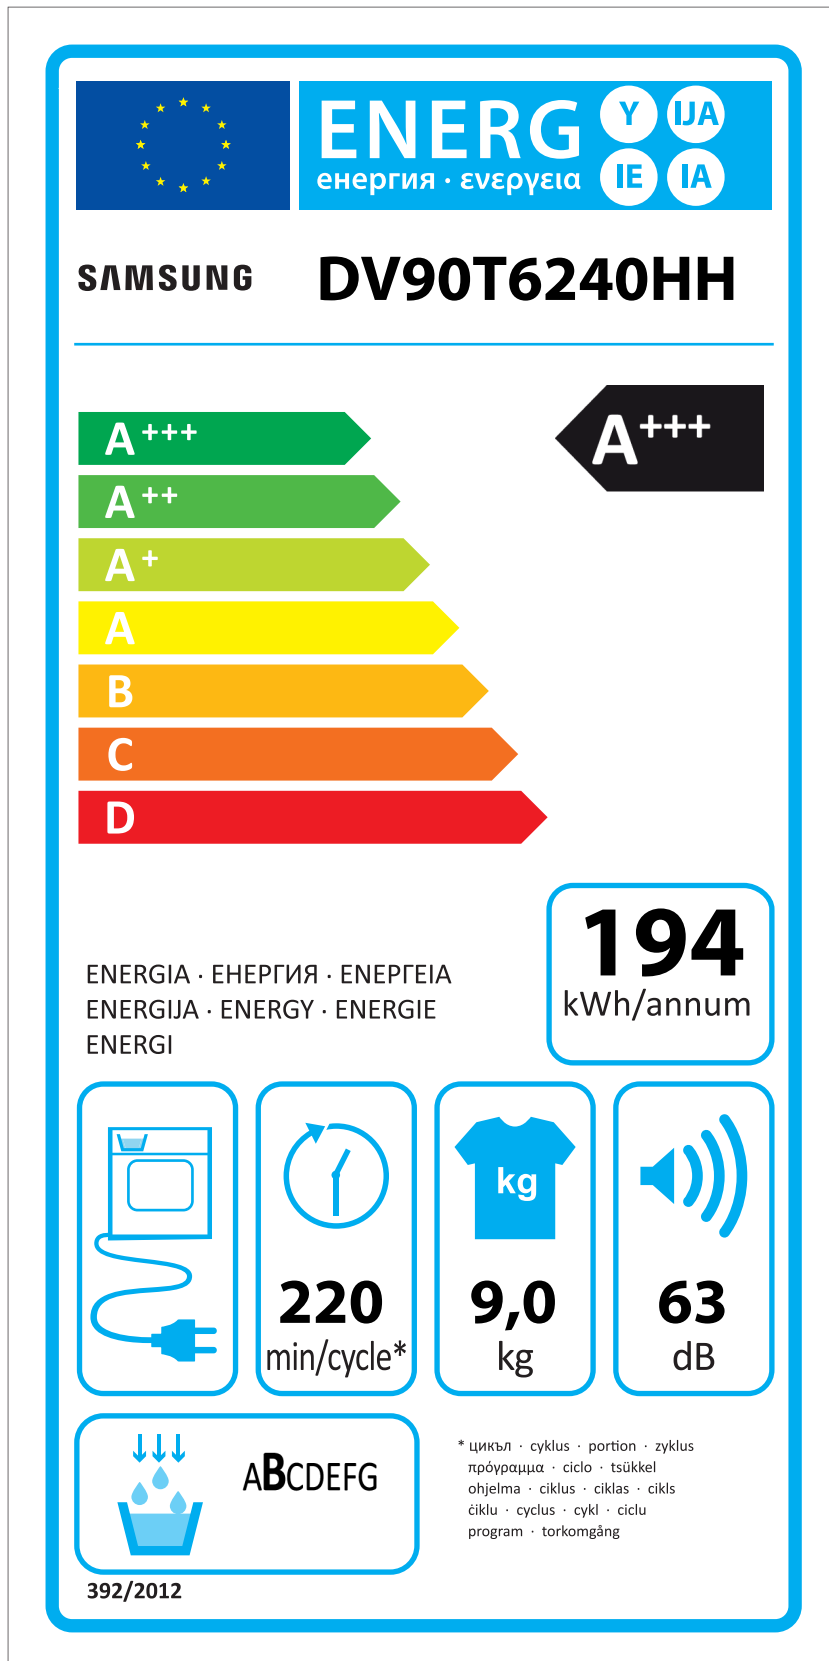

ERP LABEL ENERGY (DRYER CONDENSER TYPE)

CODE : DC68-03225C
Size : 110 x 220 (mm)
Material : ART