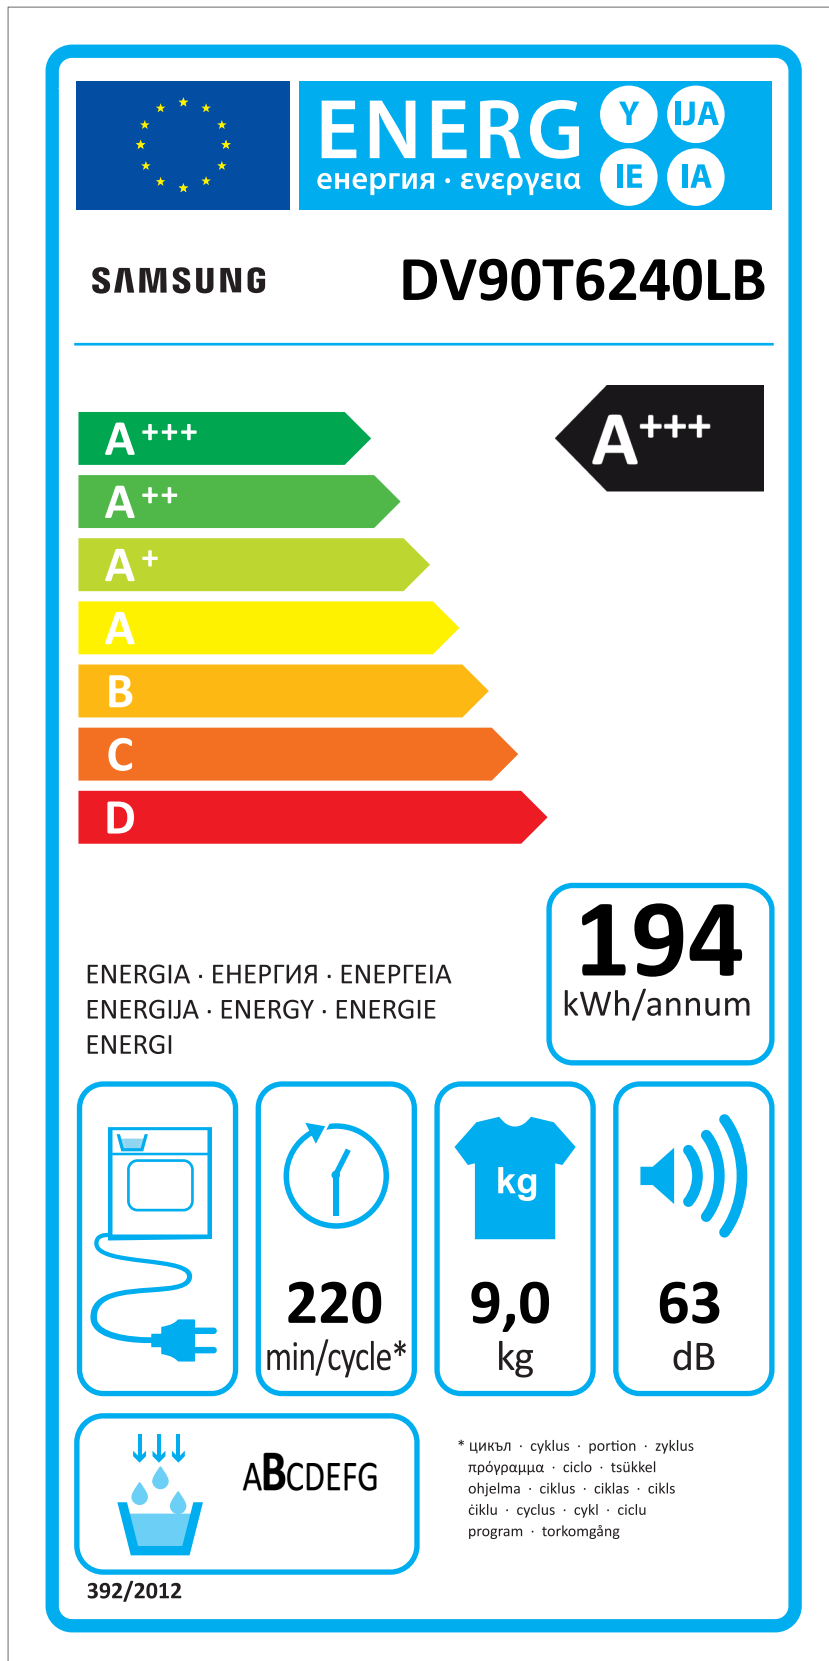

ERP LABEL ENERGY (DRYER CONDENSER TYPE)

CODE : DC68-03225C
Size : 110 x 220 (mm)
Material : ART