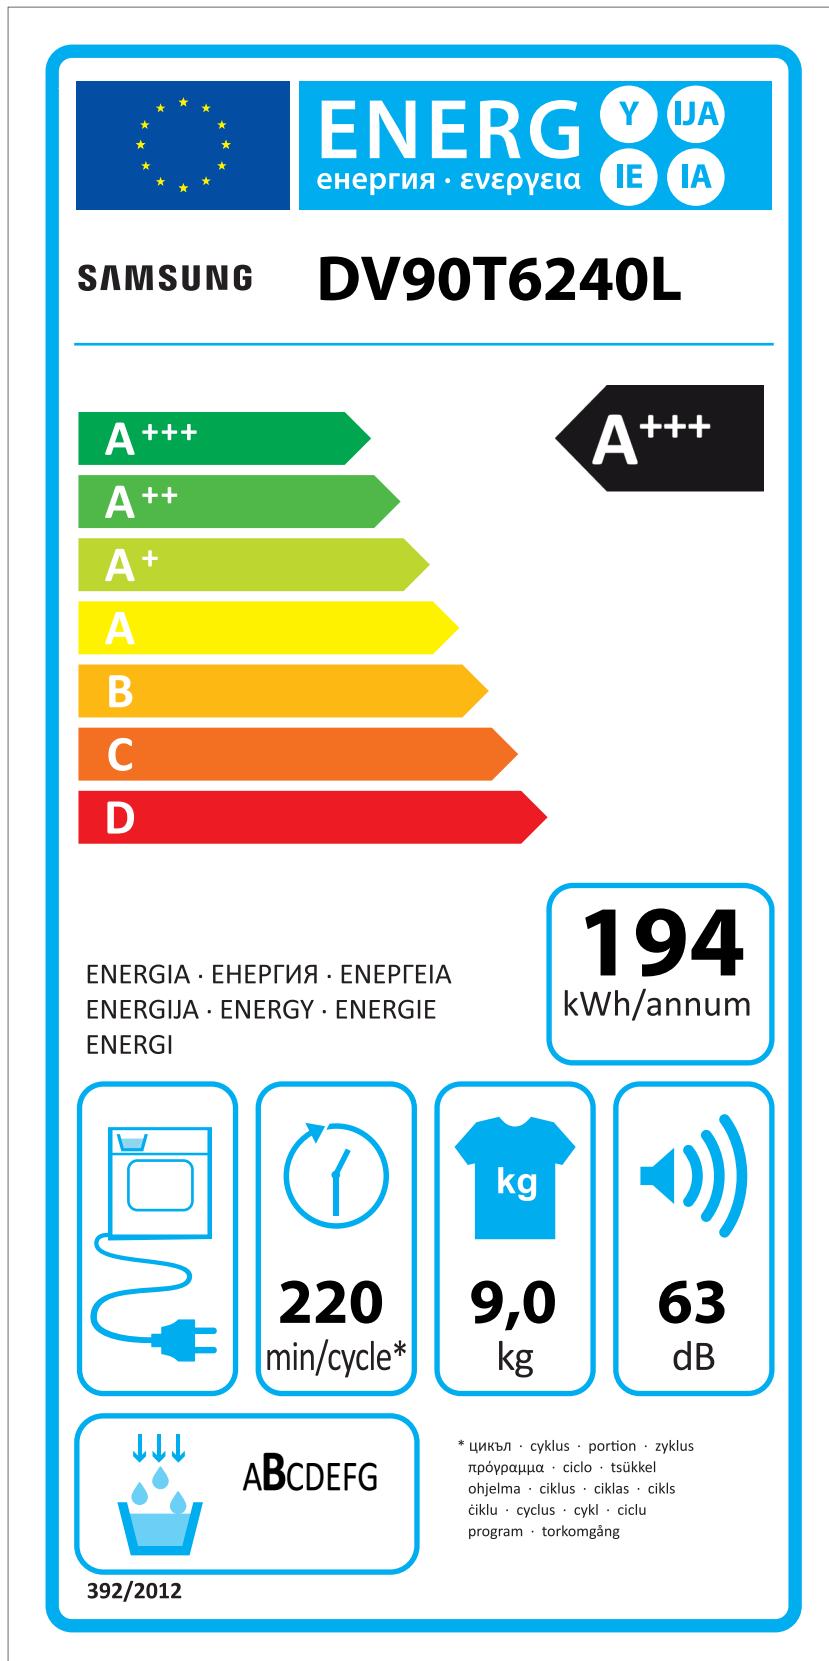

ERP LABEL ENERGY (DRYER CONDENSER TYPE)

CODE : DC68-03225C
Size : 110 x 220 (mm)
Material : ART