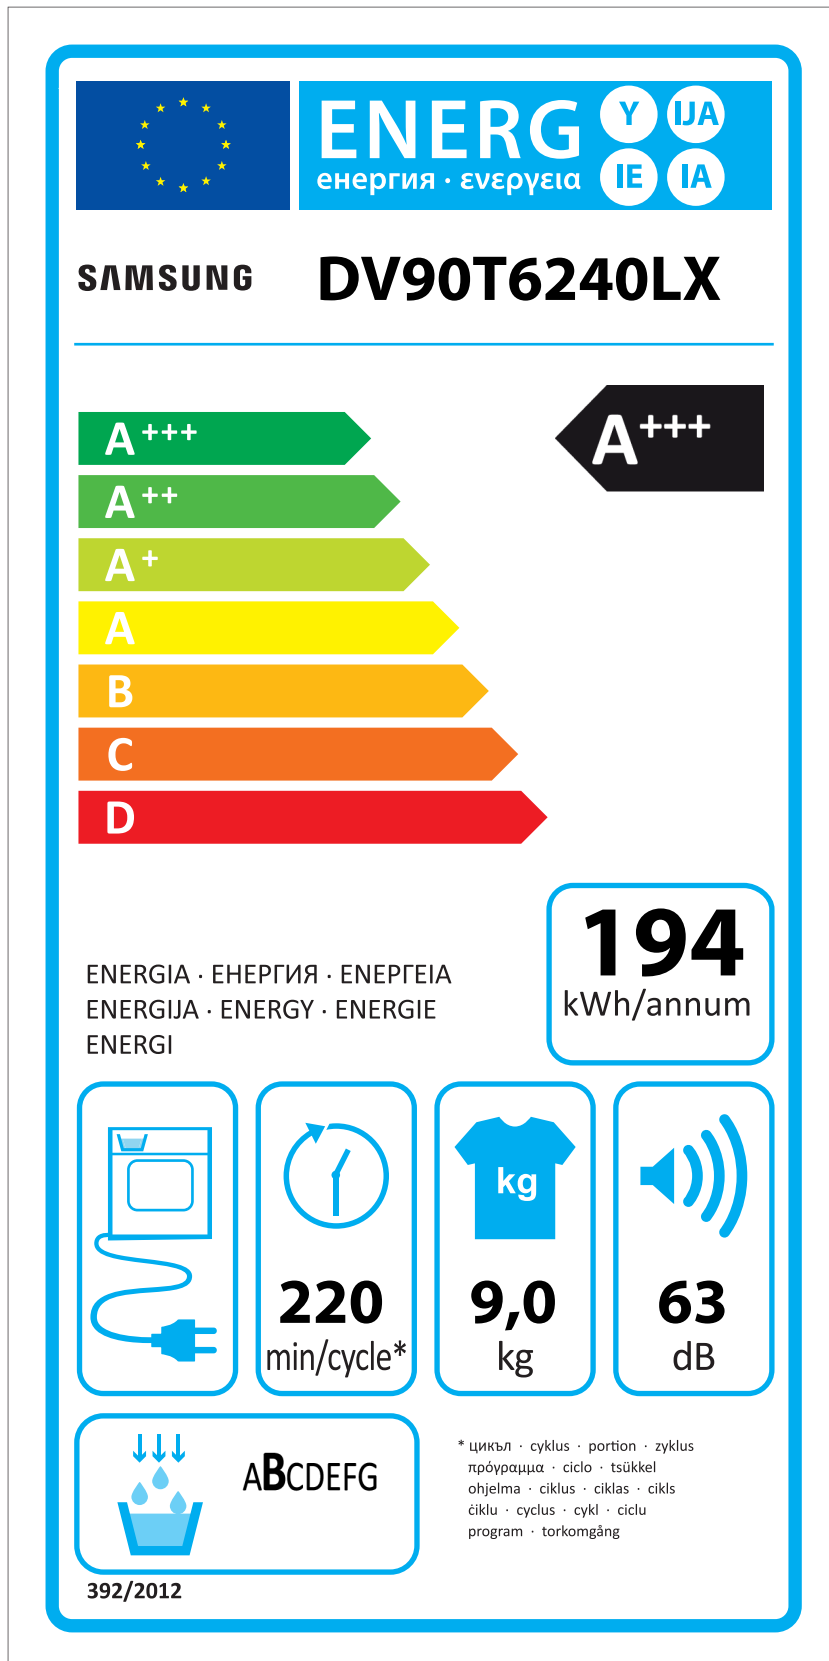

ERP LABEL ENERGY (DRYER CONDENSER TYPE)

CODE : DC68-03225C
Size : 110 x 220 (mm)
Material : ART