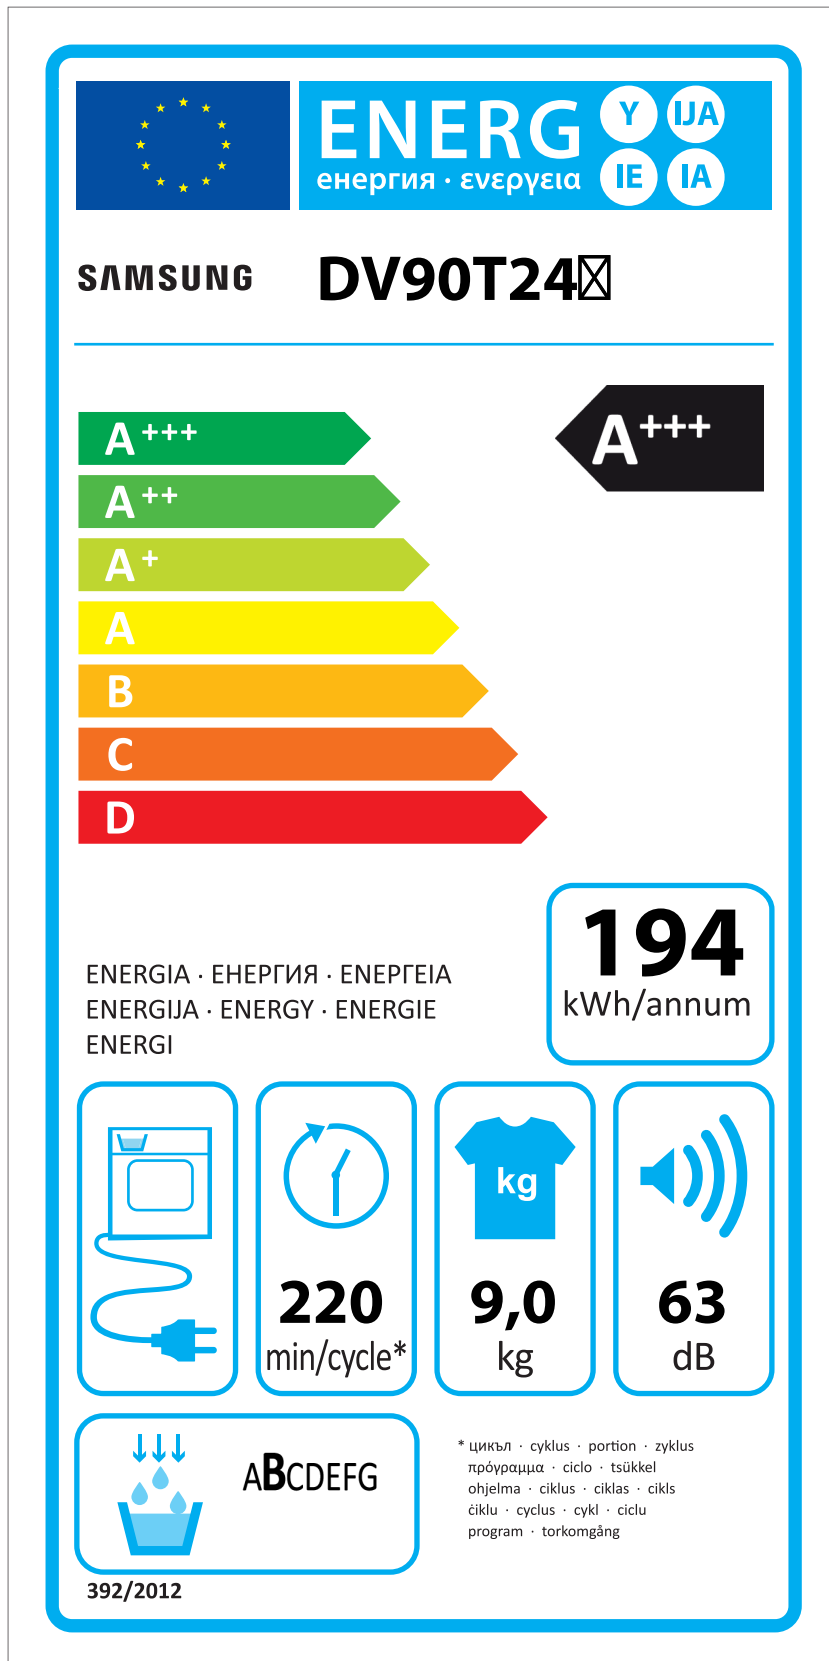

ERP LABEL ENERGY (DRYER CONDENSER TYPE)

CODE : DC68-03225C
Size : 110 x 220 (mm)
Material : ART