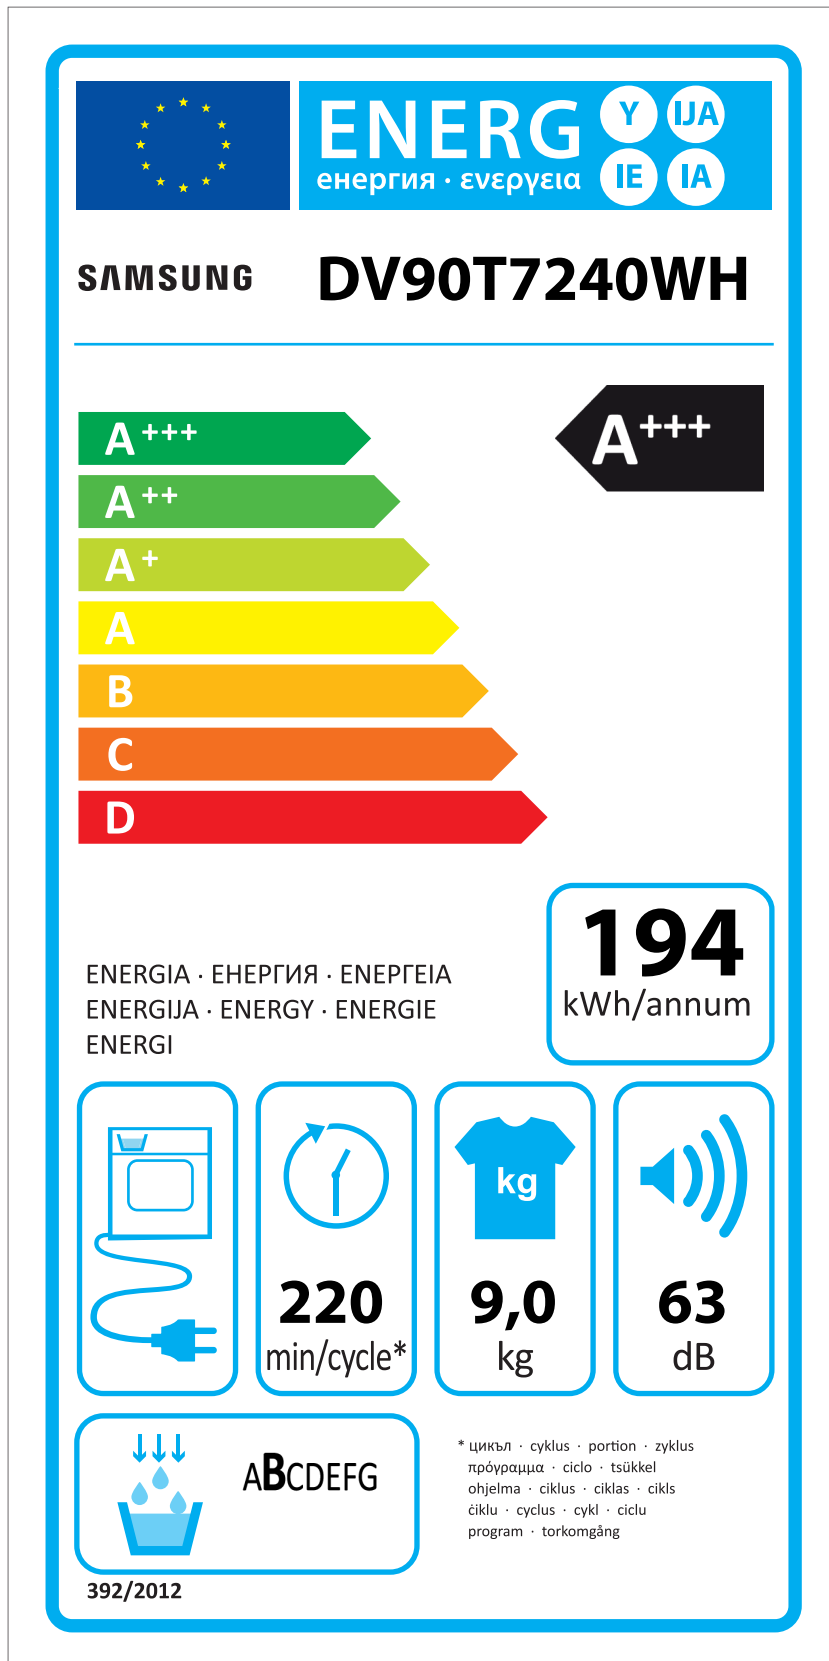

# ERP LABEL ENERGY (DRYER CONDENSER TYPE)

CODE : DC68-03225C  
Size : 110 x 220 (mm)  
Material : ART