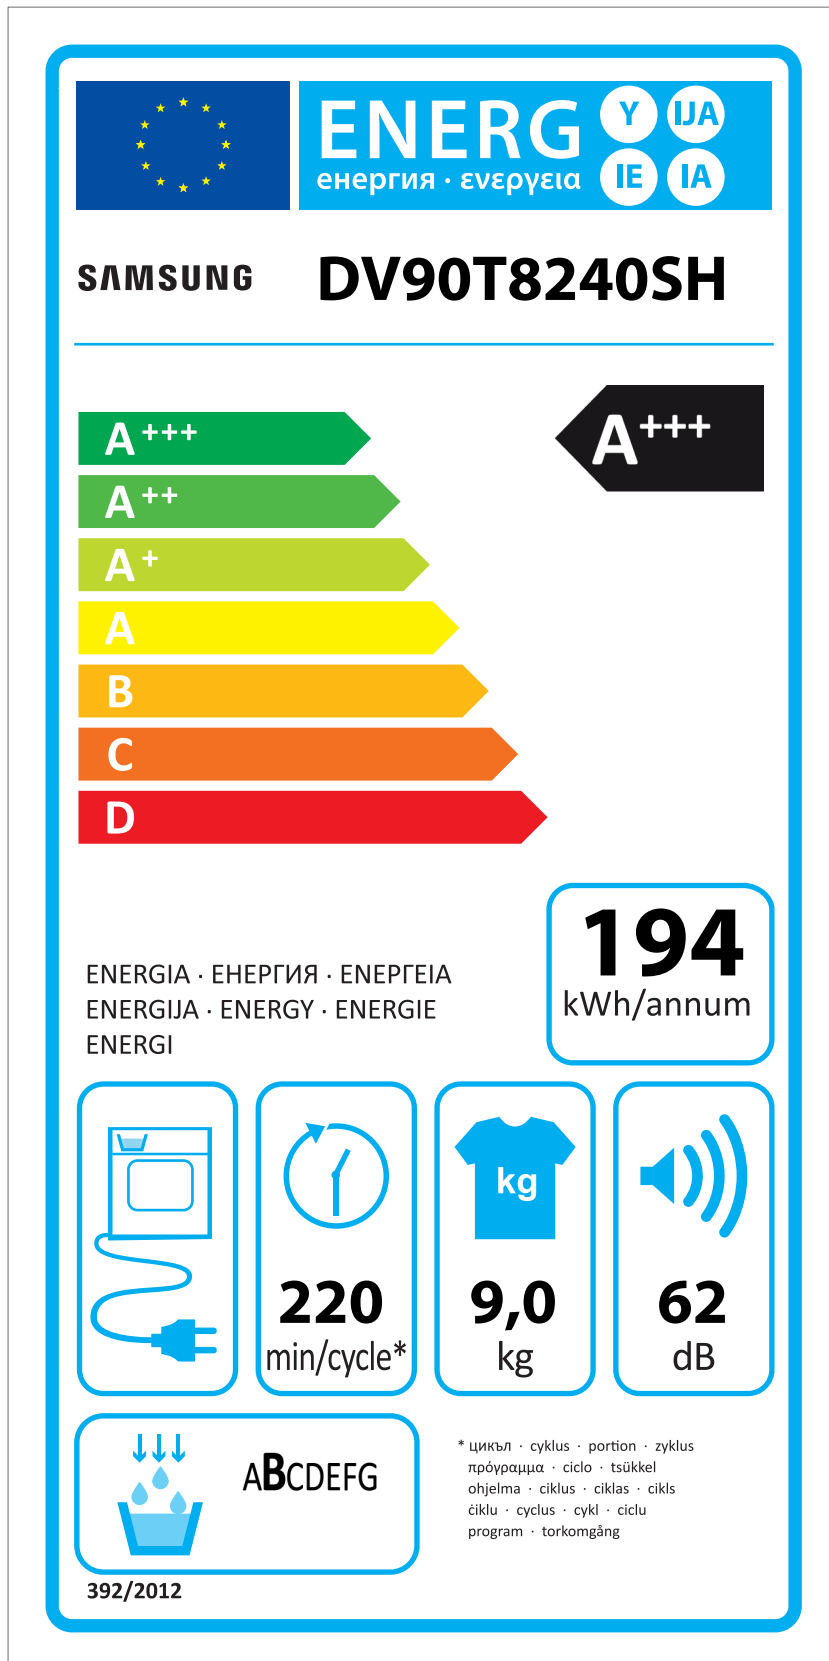

ERP LABEL ENERGY (DRYER CONDENSER TYPE)

CODE : DC68-03225C
Size : 110 x 220 (mm)
Material : ART