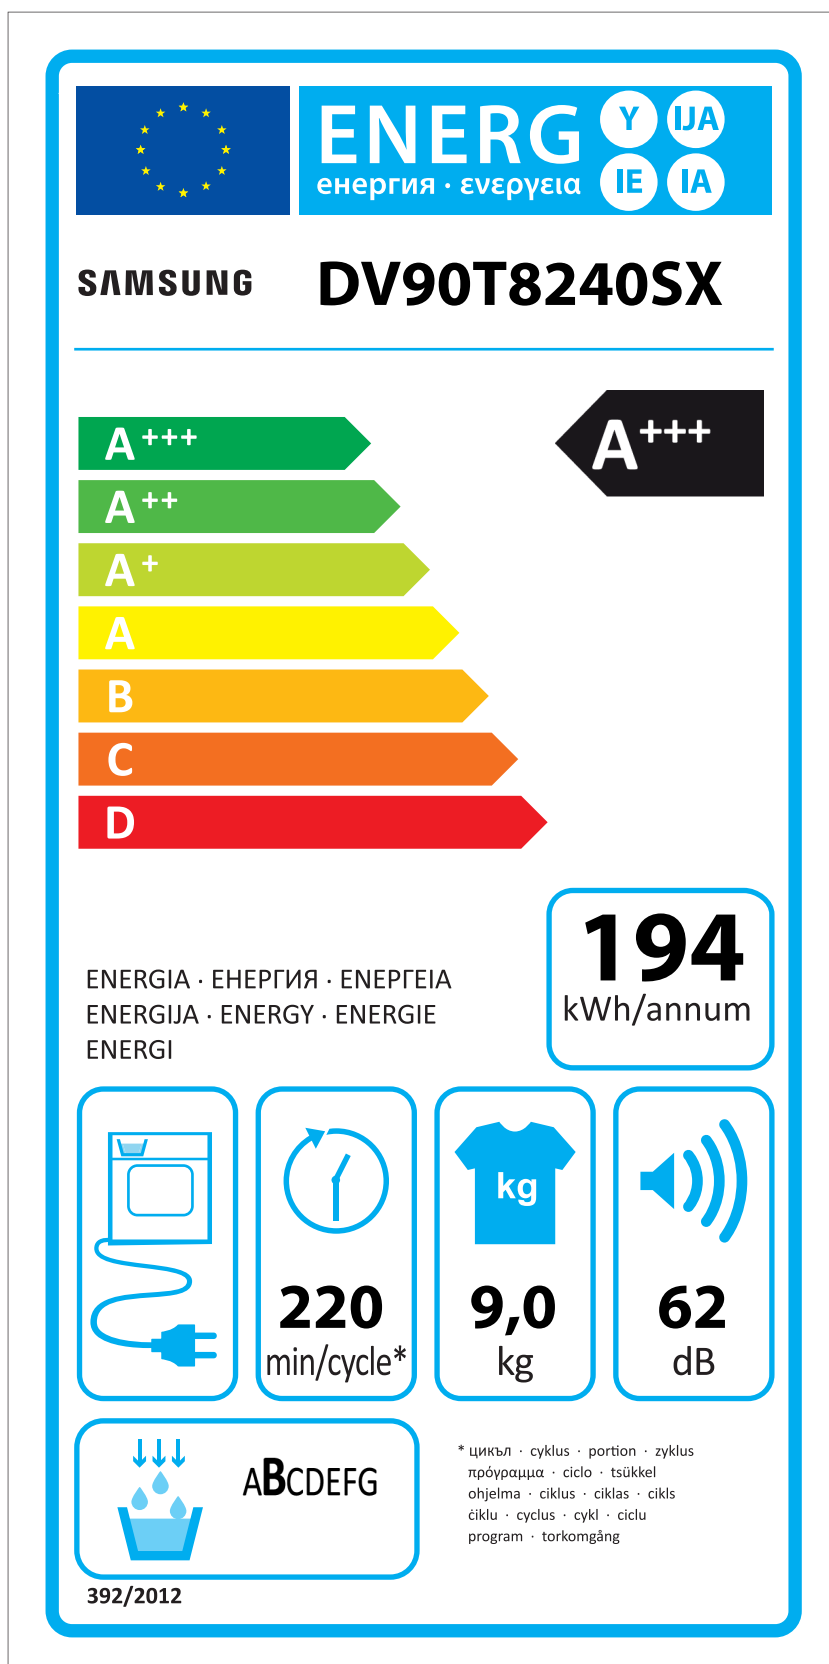

# ERP LABEL ENERGY (DRYER CONDENSER TYPE)

CODE : DC68-03225C  
Size : 110 x 220 (mm)  
Material : ART