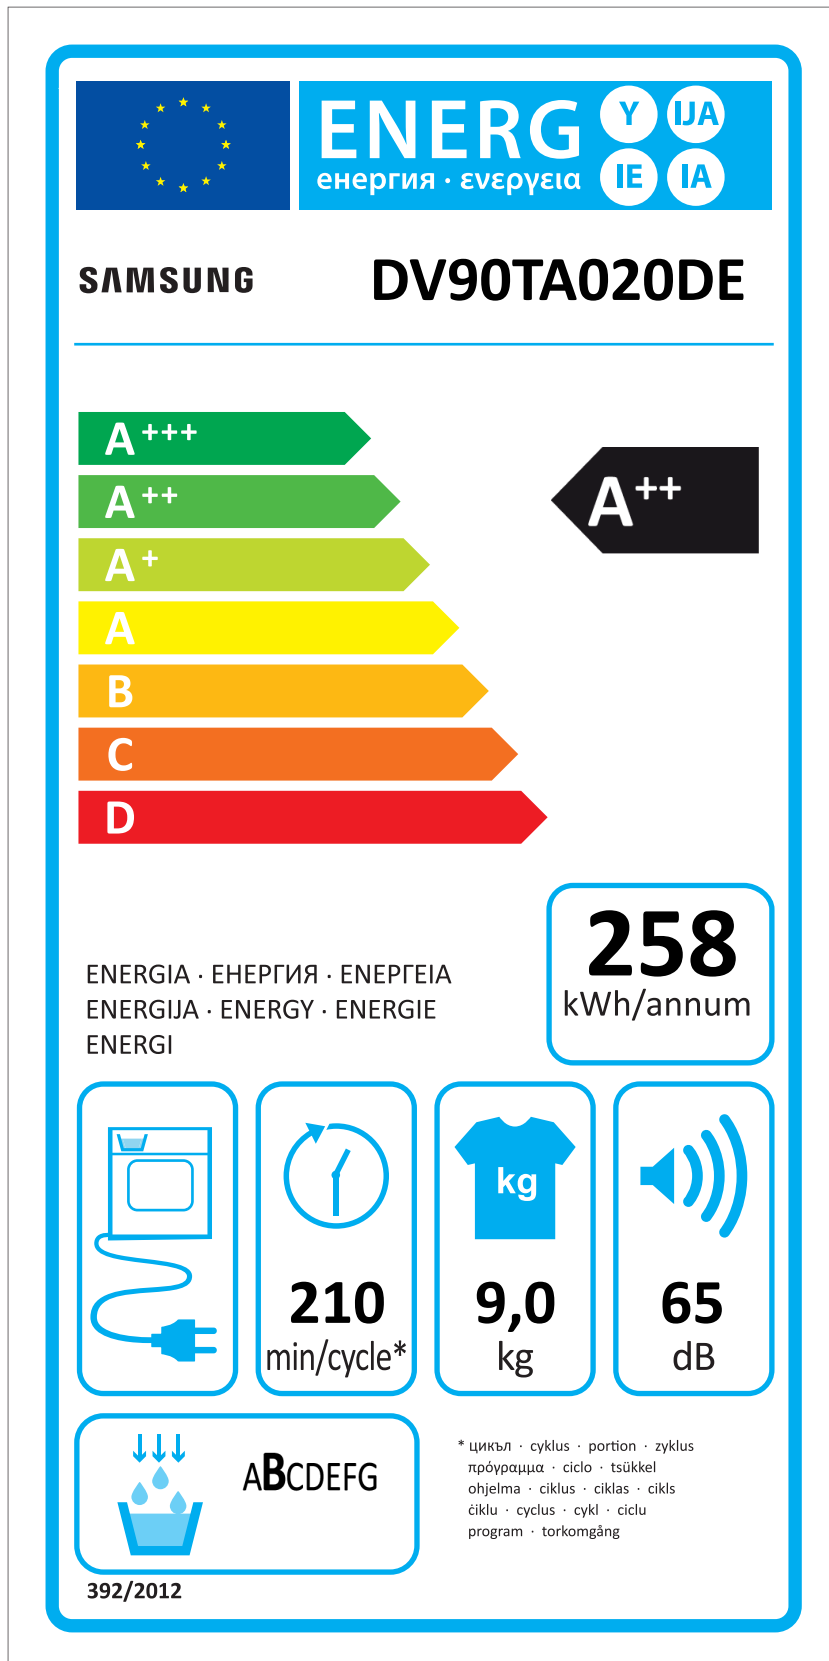

ERP LABEL ENERGY (DRYER CONDENSER TYPE)

CODE : DC68-03225C
Size : 110 x 220 (mm)
Material : ART