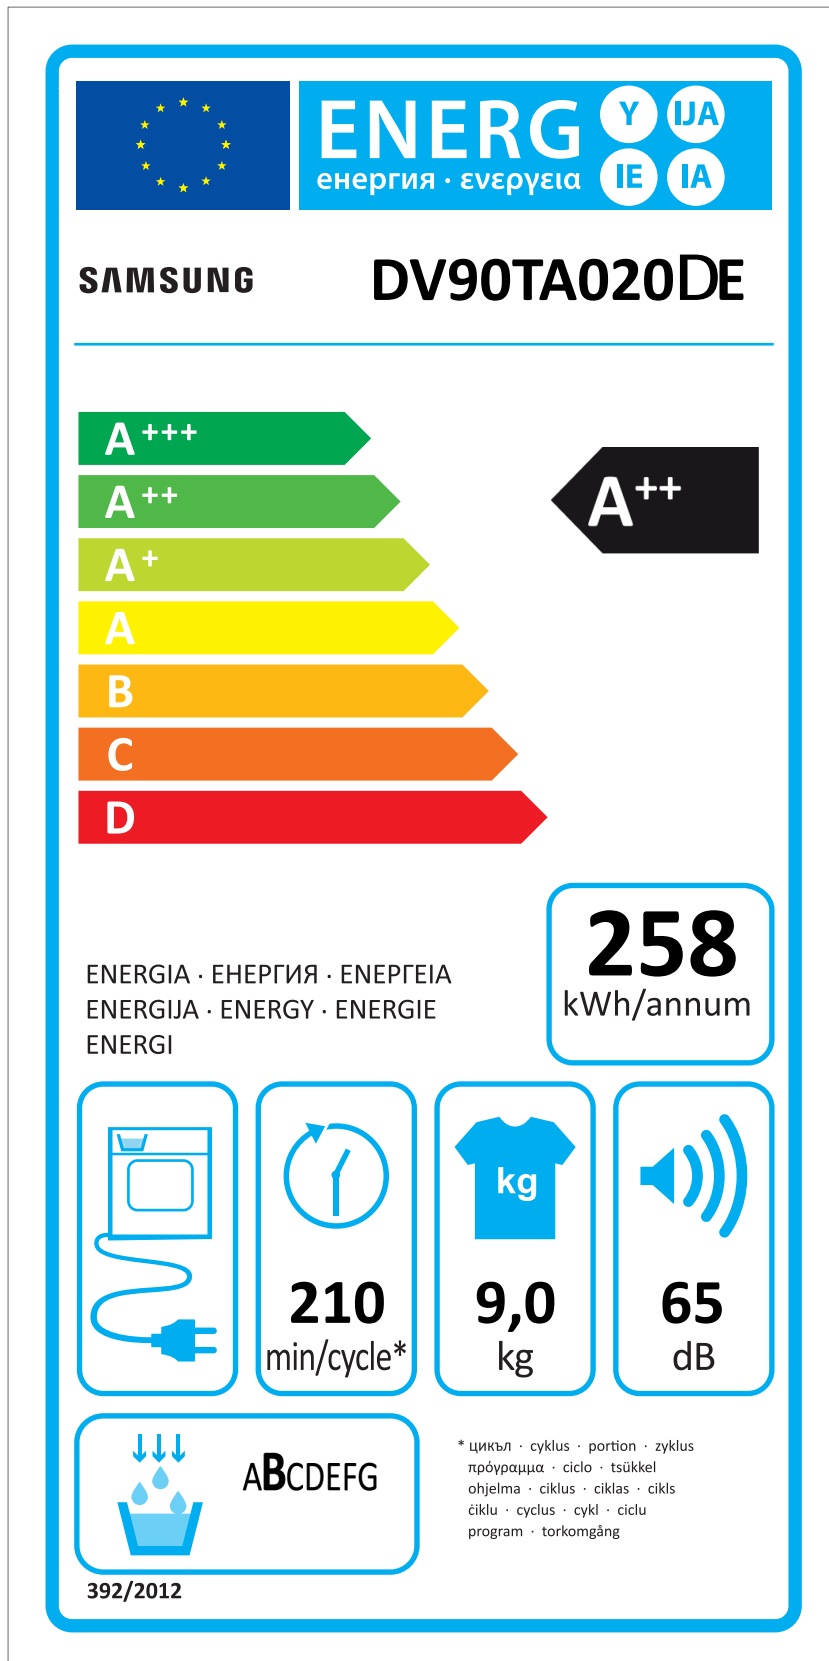

ERP LABEL ENERGY (DRYER CONDENSER TYPE)

CODE : DC68-03225C
Size : 110 x 220 (mm)
Material : ART