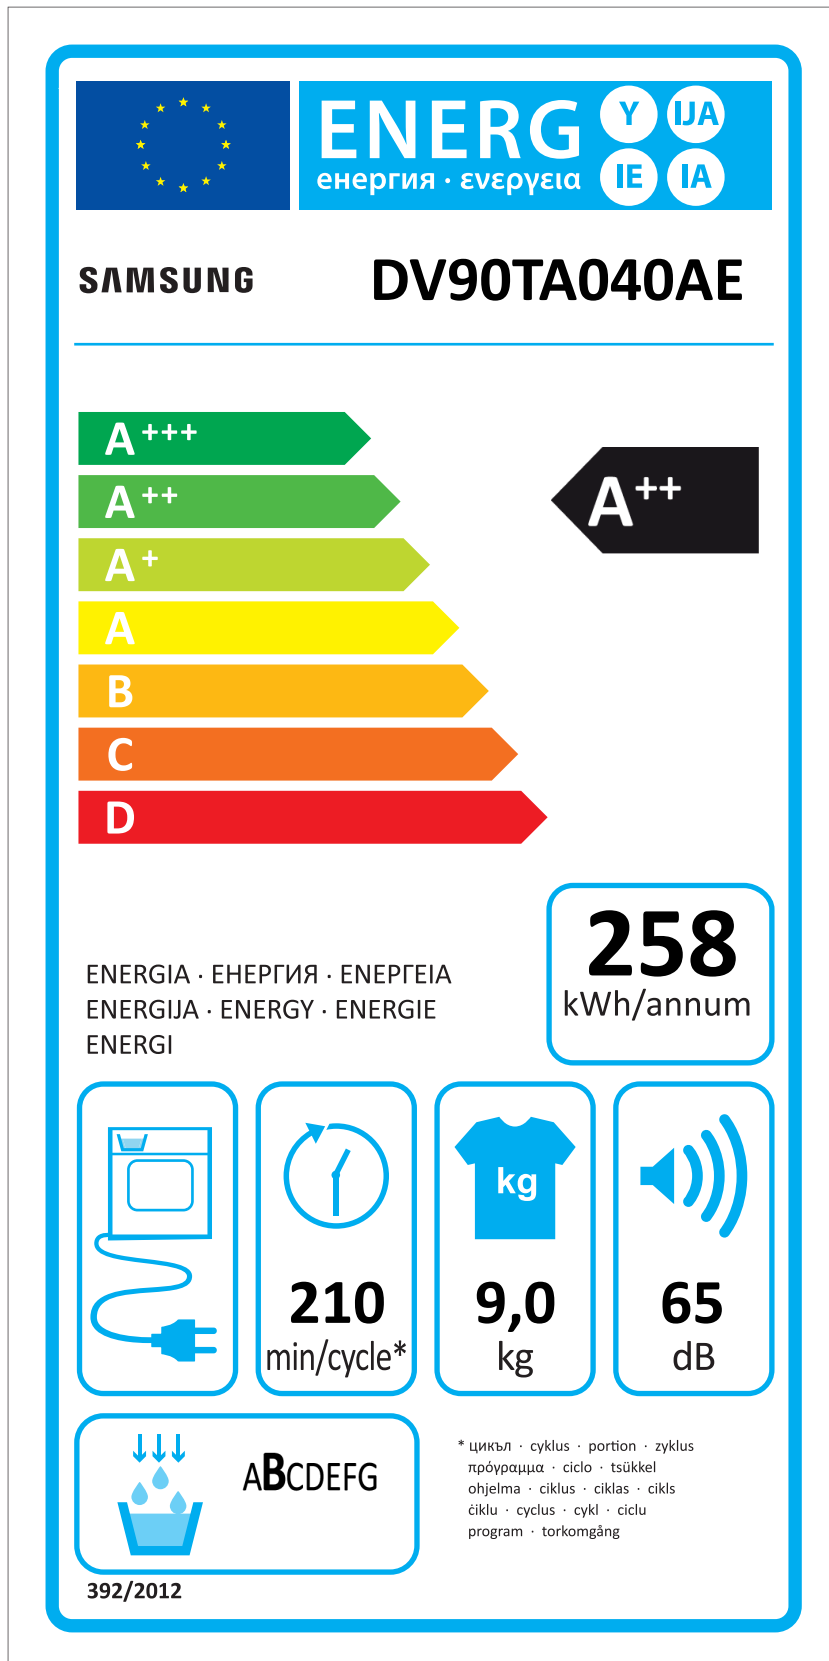

ERP LABEL ENERGY (DRYER CONDENSER TYPE)

CODE : DC68-03225C
Size : 110 x 220 (mm)
Material : ART