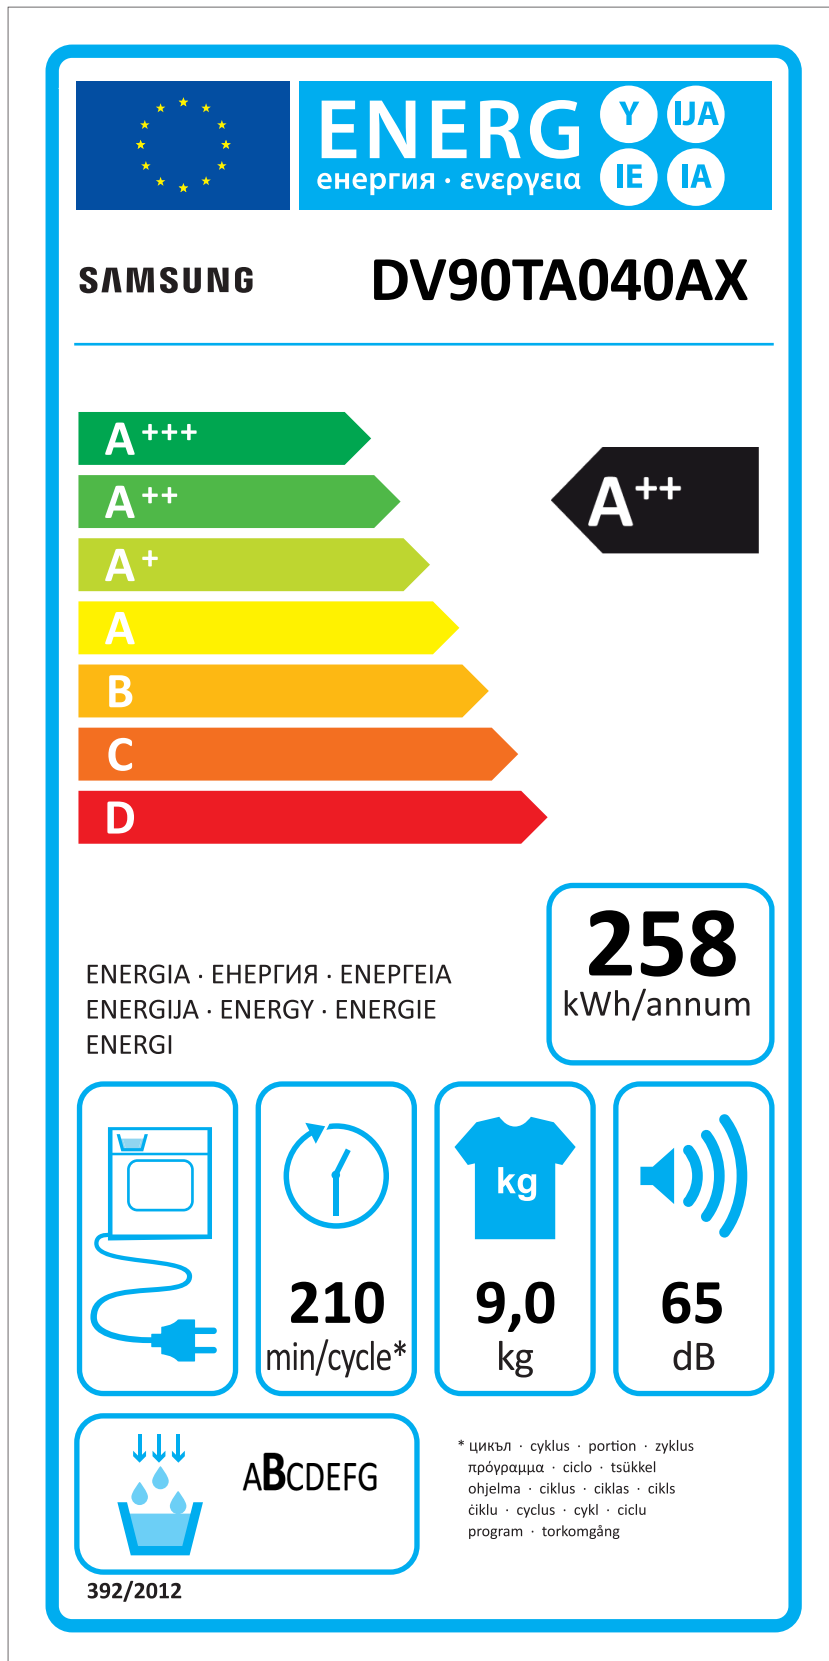

ERP LABEL ENERGY (DRYER CONDENSER TYPE)

CODE : DC68-03225C
Size : 110 x 220 (mm)
Material : ART