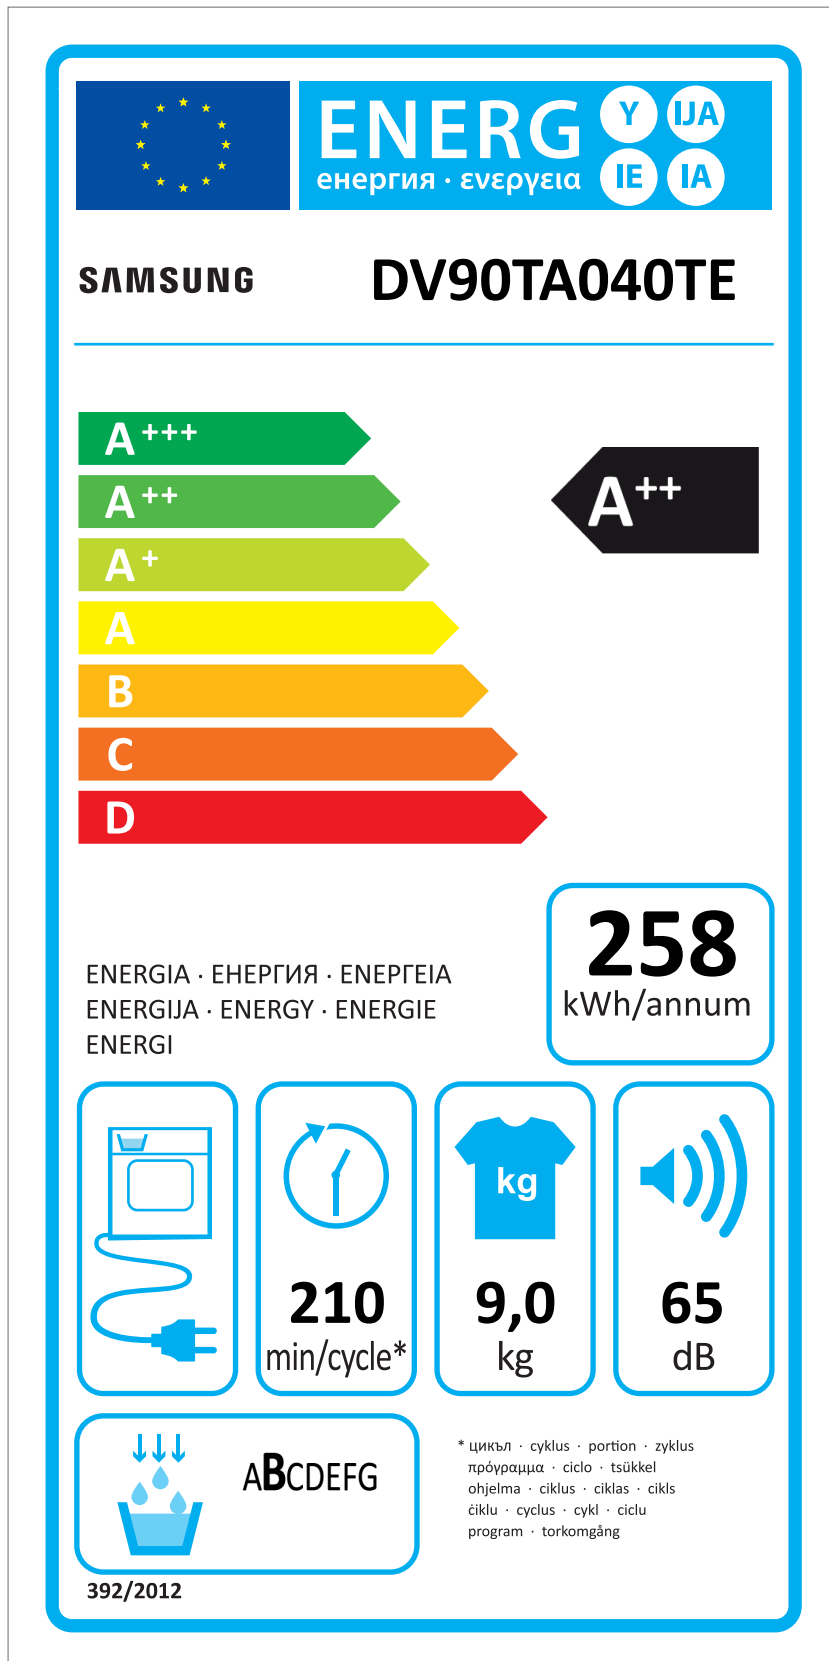

ERP LABEL ENERGY (DRYER CONDENSER TYPE)

CODE : DC68-03225C
Size : 110 x 220 (mm)
Material : ART