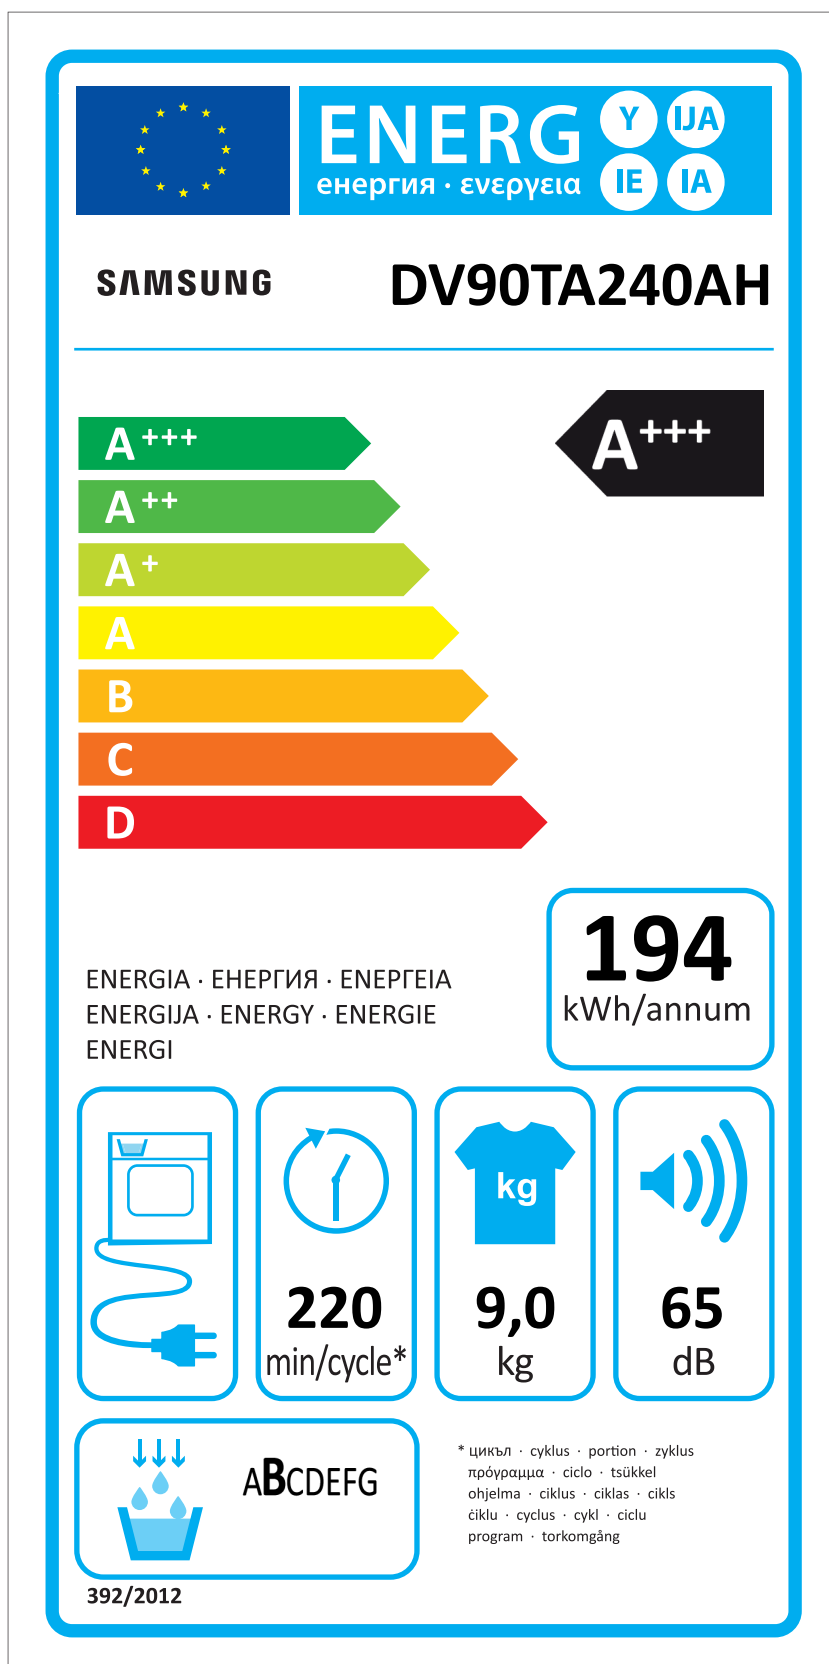

ERP LABEL ENERGY (DRYER CONDENSER TYPE)

CODE : DC68-03225C
Size : 110 x 220 (mm)
Material : ART