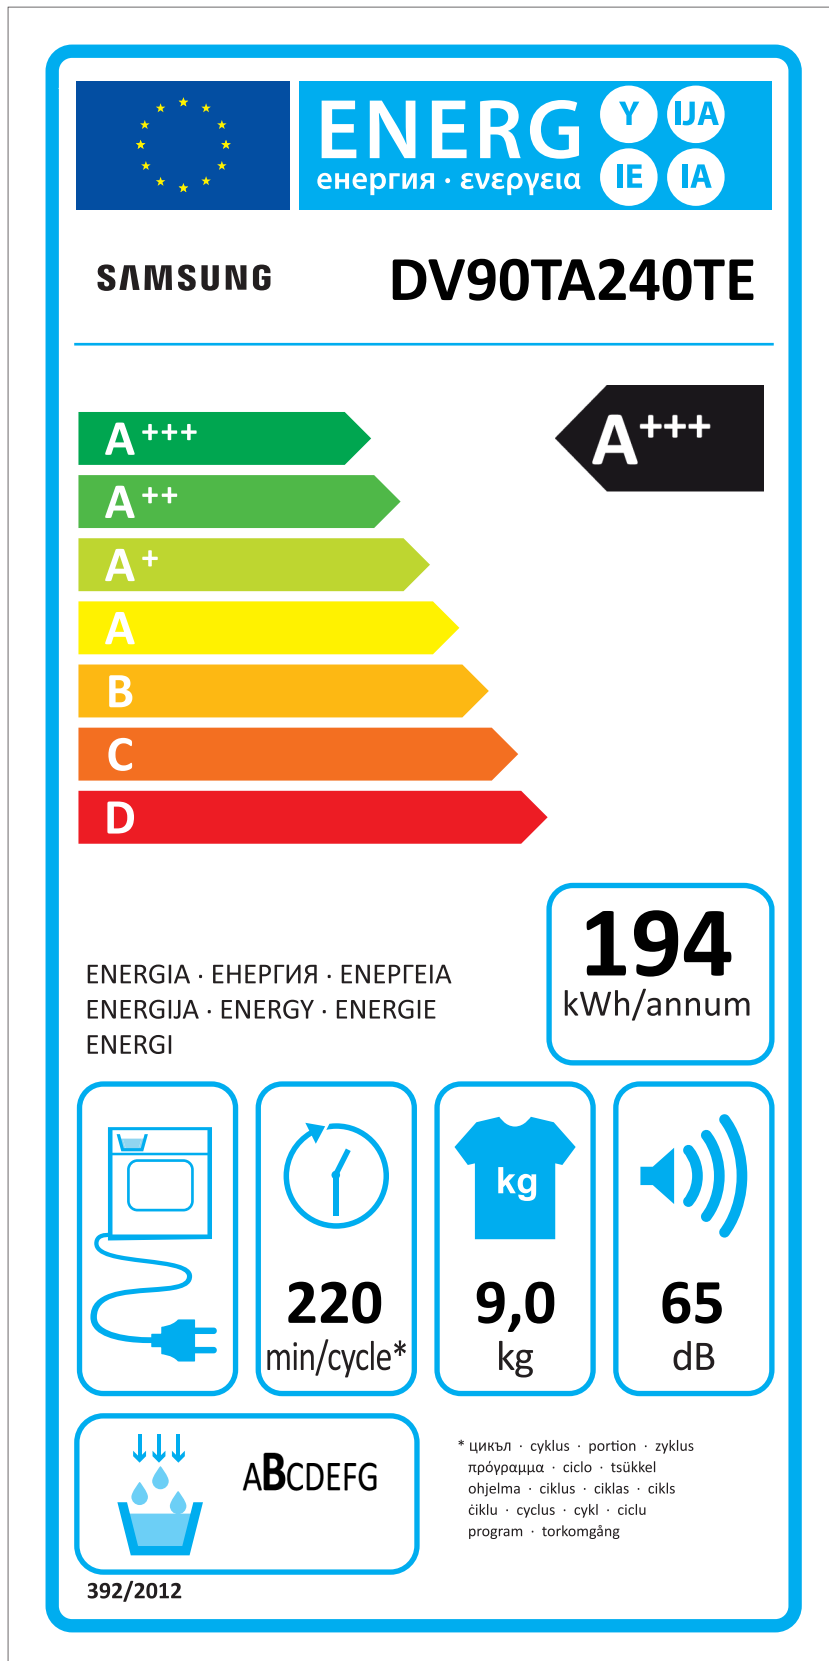

# ERP LABEL ENERGY (DRYER CONDENSER TYPE)

CODE : DC68-03225C  
Size : 110 x 220 (mm)  
Material : ART