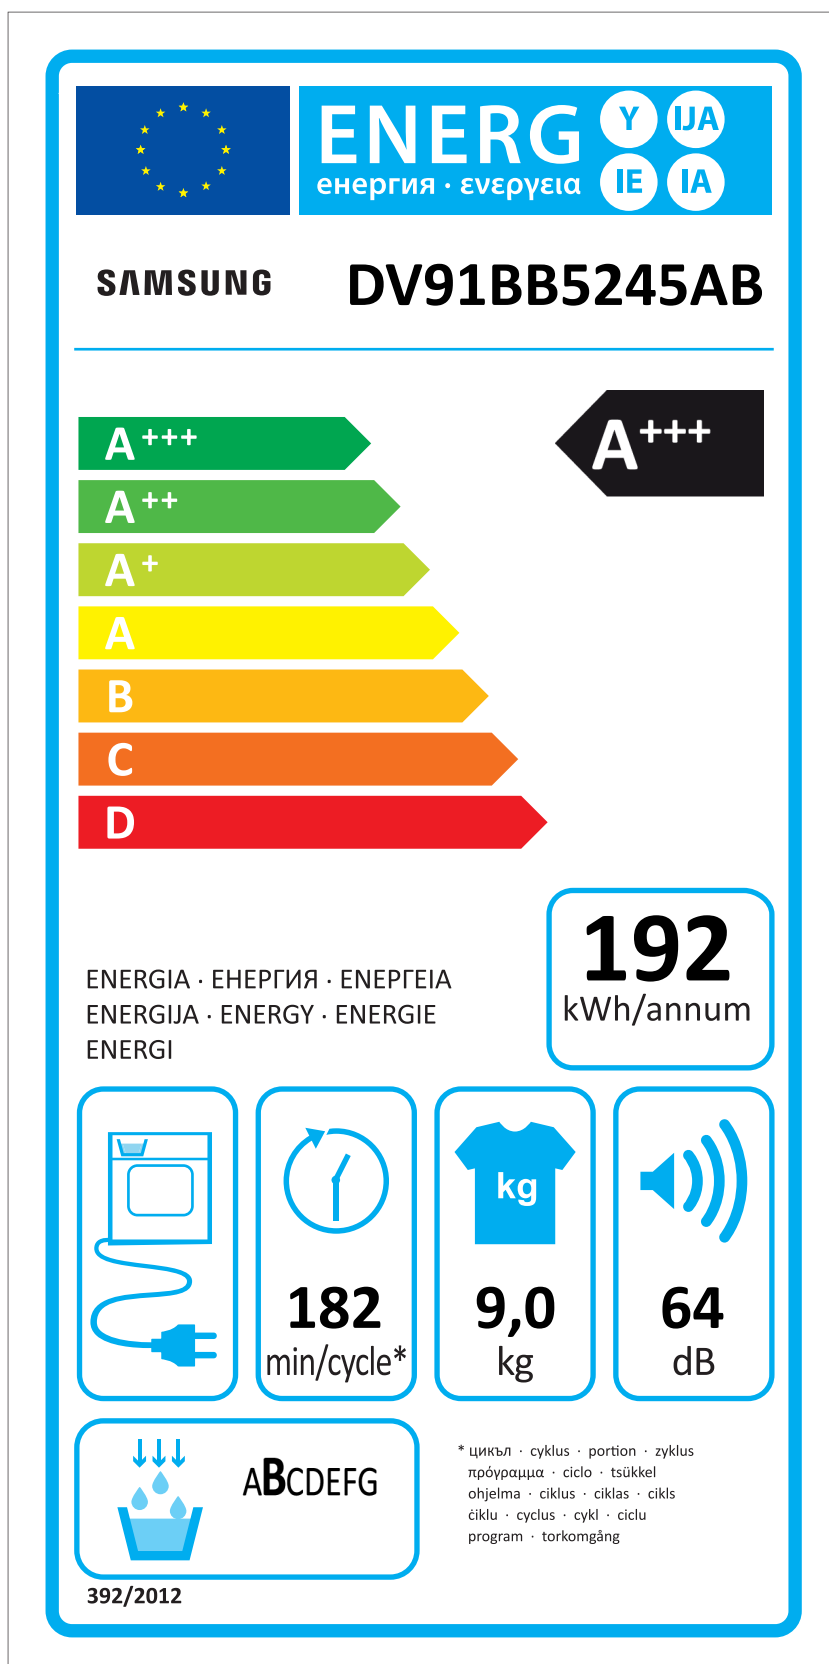

# ERP LABEL ENERGY (DRYER CONDENSER TYPE)

CODE : DC68-03225C  
Size : 110 x 220 (mm)  
Material : ART