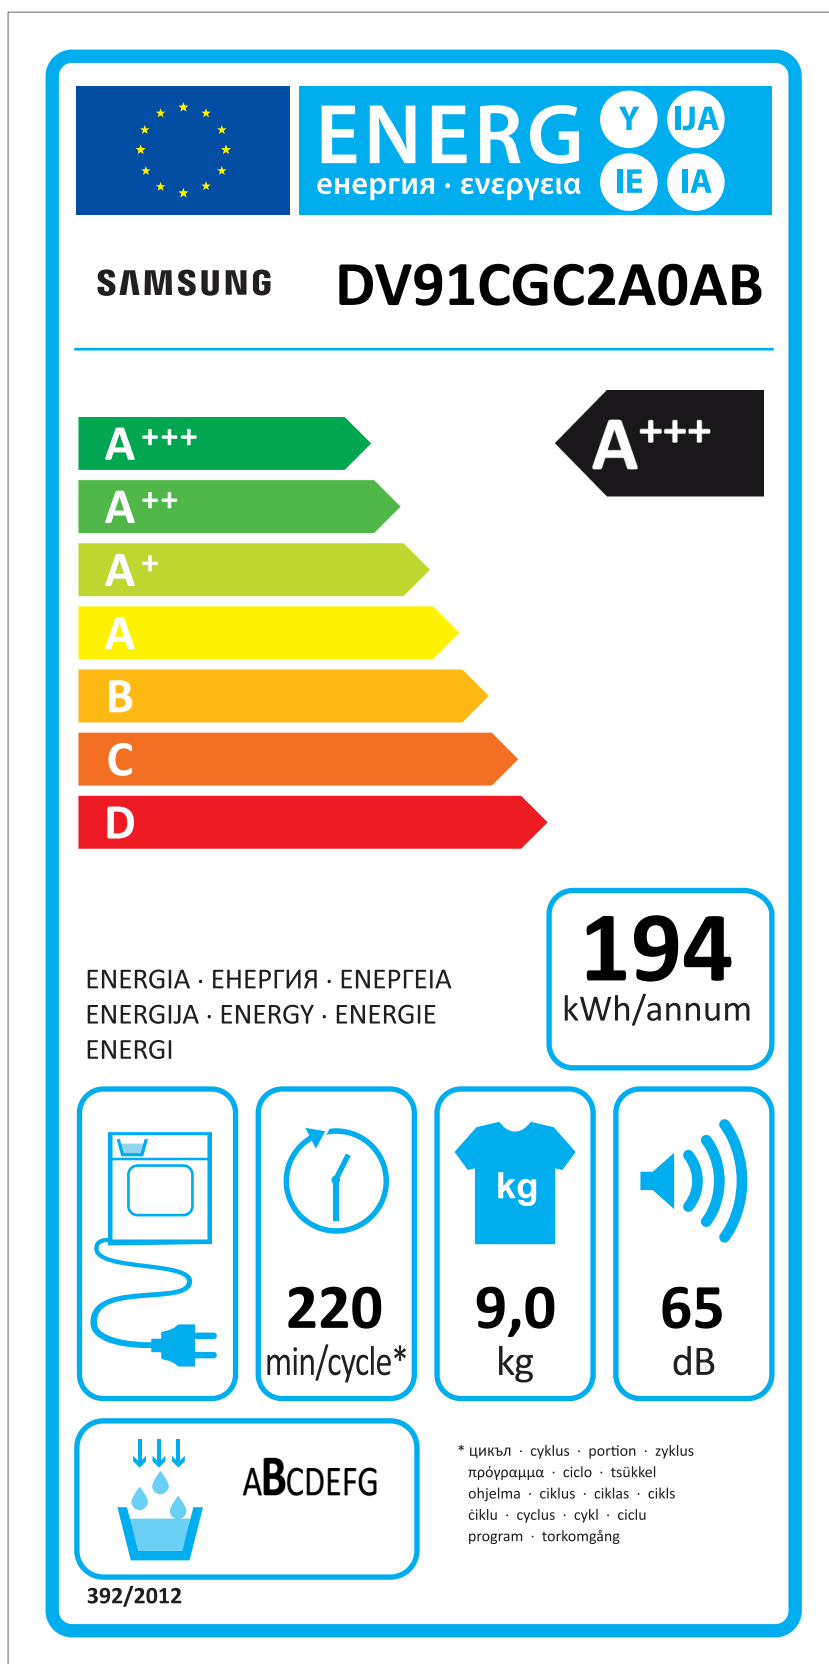

ERP LABEL ENERGY (DRYER CONDENSER TYPE)

CODE : DC68-03225C
Size : 110 x 220 (mm)
Material : ART