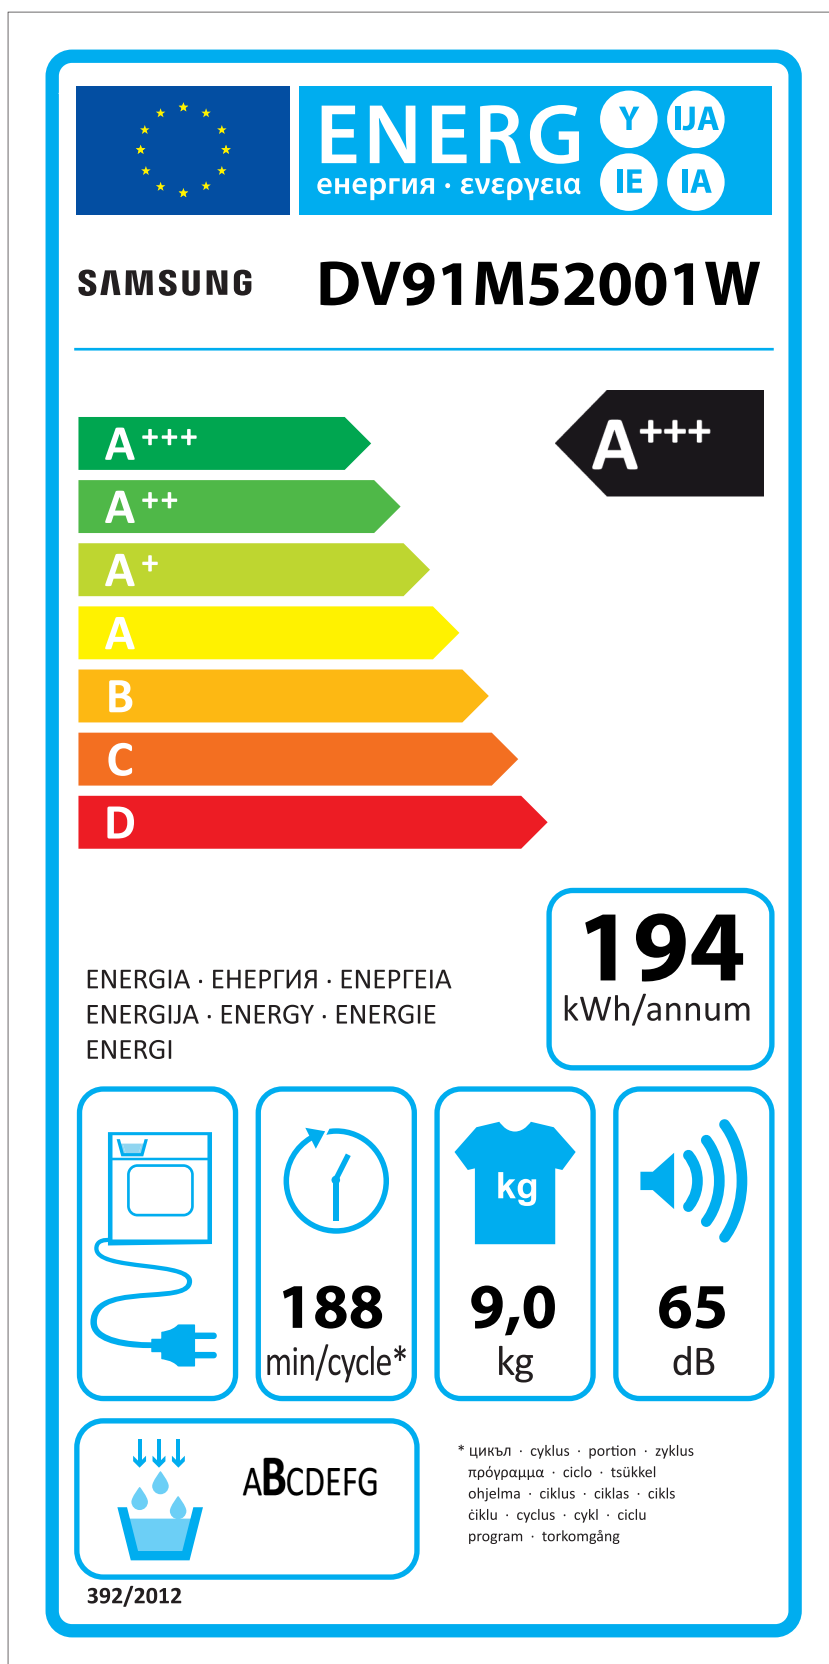

ERP LABEL ENERGY (DRYER CONDENSER TYPE)

CODE : DC68-03225C
Size : 110 x 220 (mm)
Material : ART