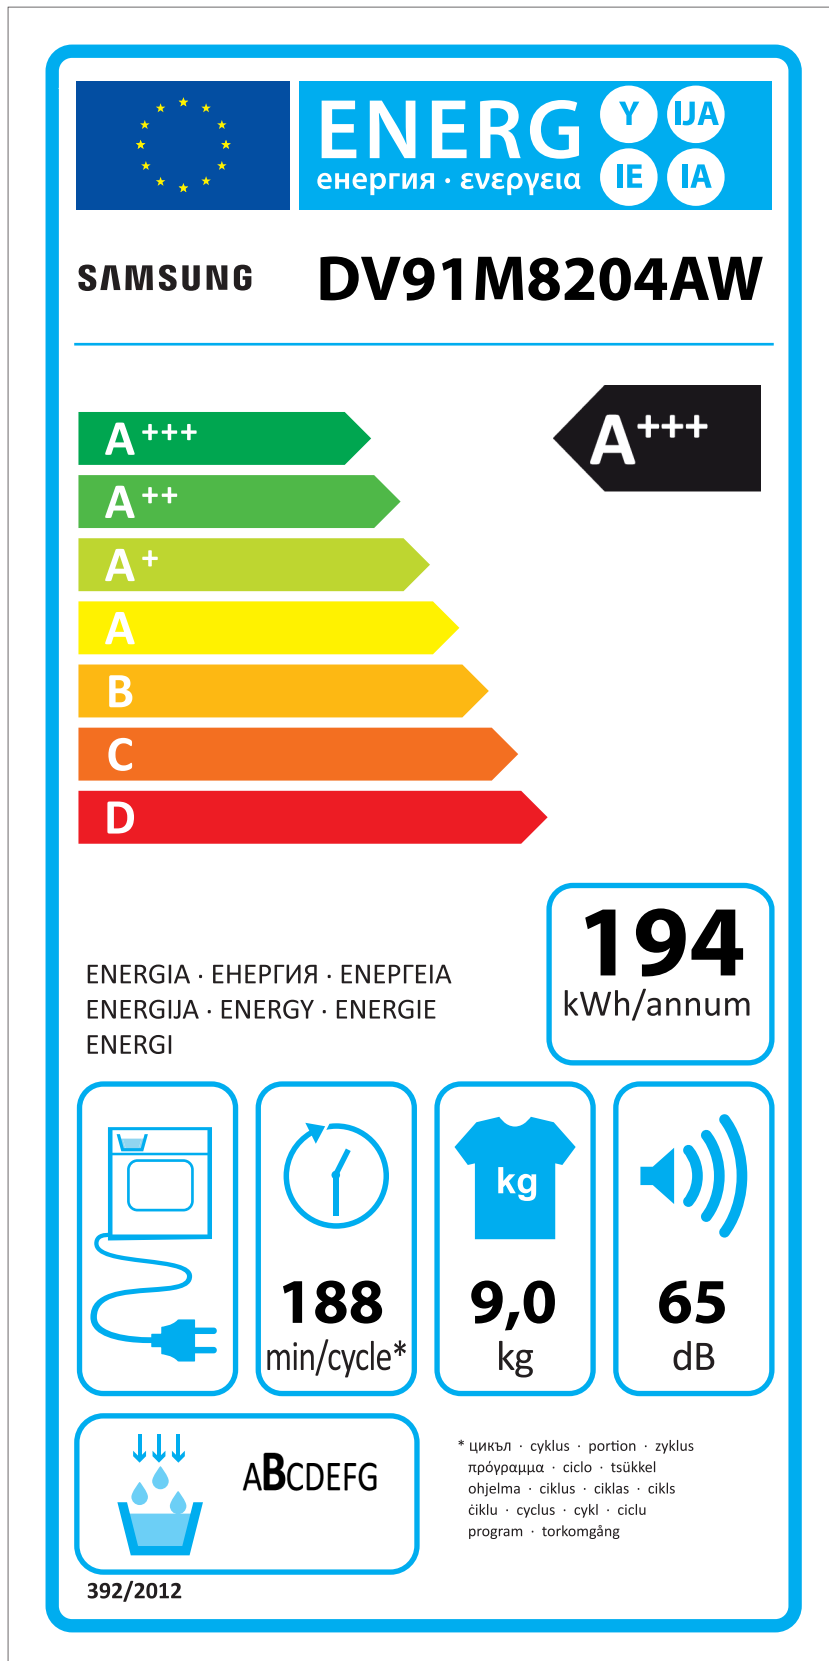

ERP LABEL ENERGY (DRYER CONDENSER TYPE)

CODE : DC68-03225C
Size : 110 x 220 (mm)
Material : ART