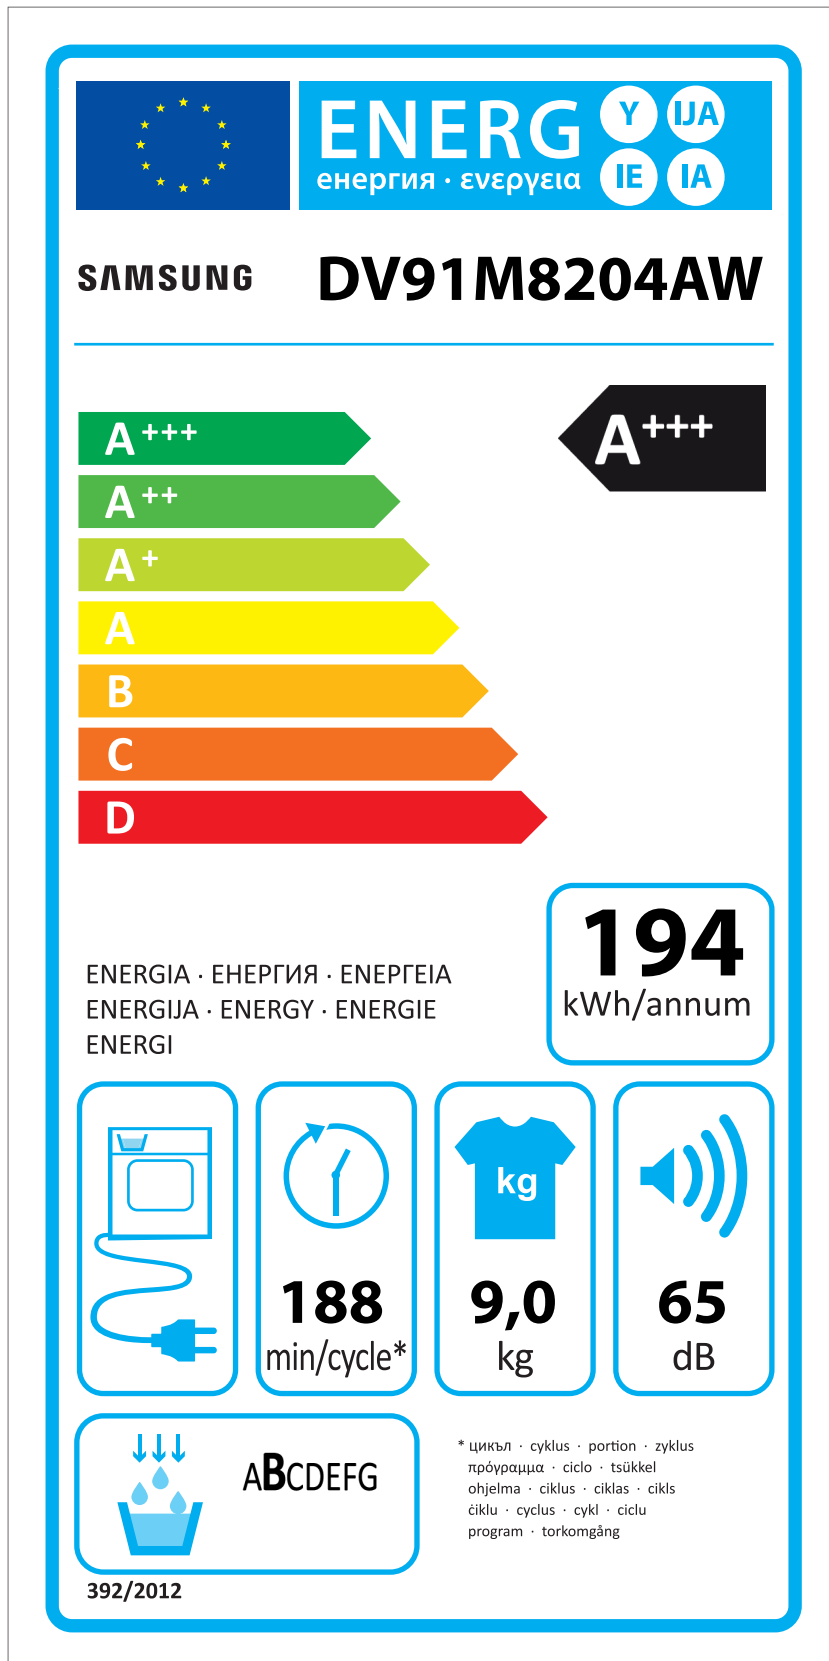

ERP LABEL ENERGY (DRYER CONDENSER TYPE)

CODE : DC68-03225C
Size : 110 x 220 (mm)
Material : ART