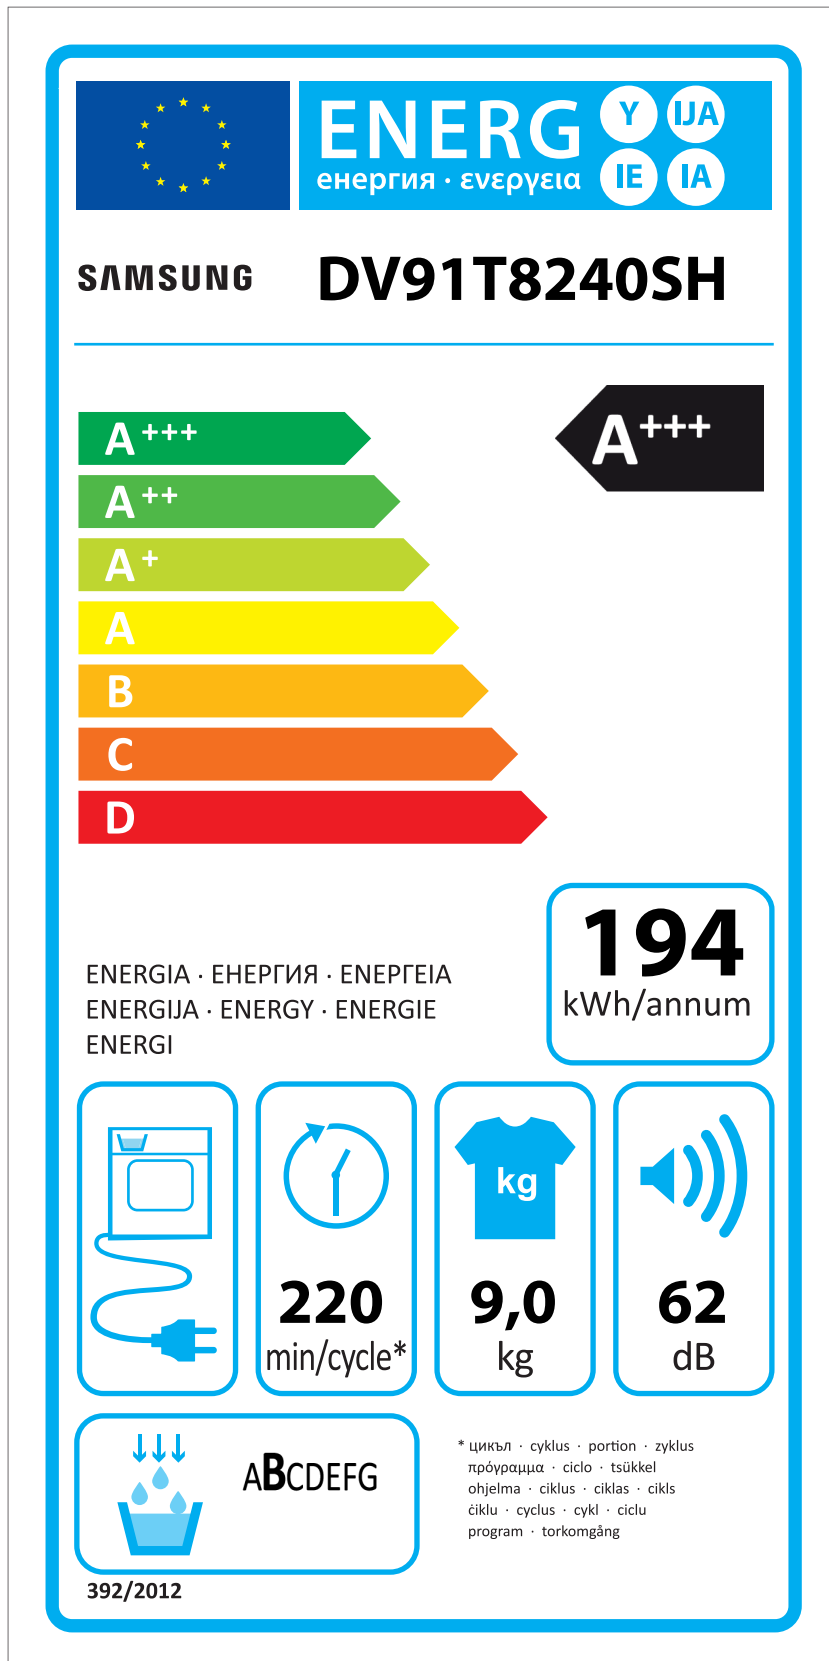

# ERP LABEL ENERGY (DRYER CONDENSER TYPE)

CODE : DC68-03225C  
Size : 110 x 220 (mm)  
Material : ART