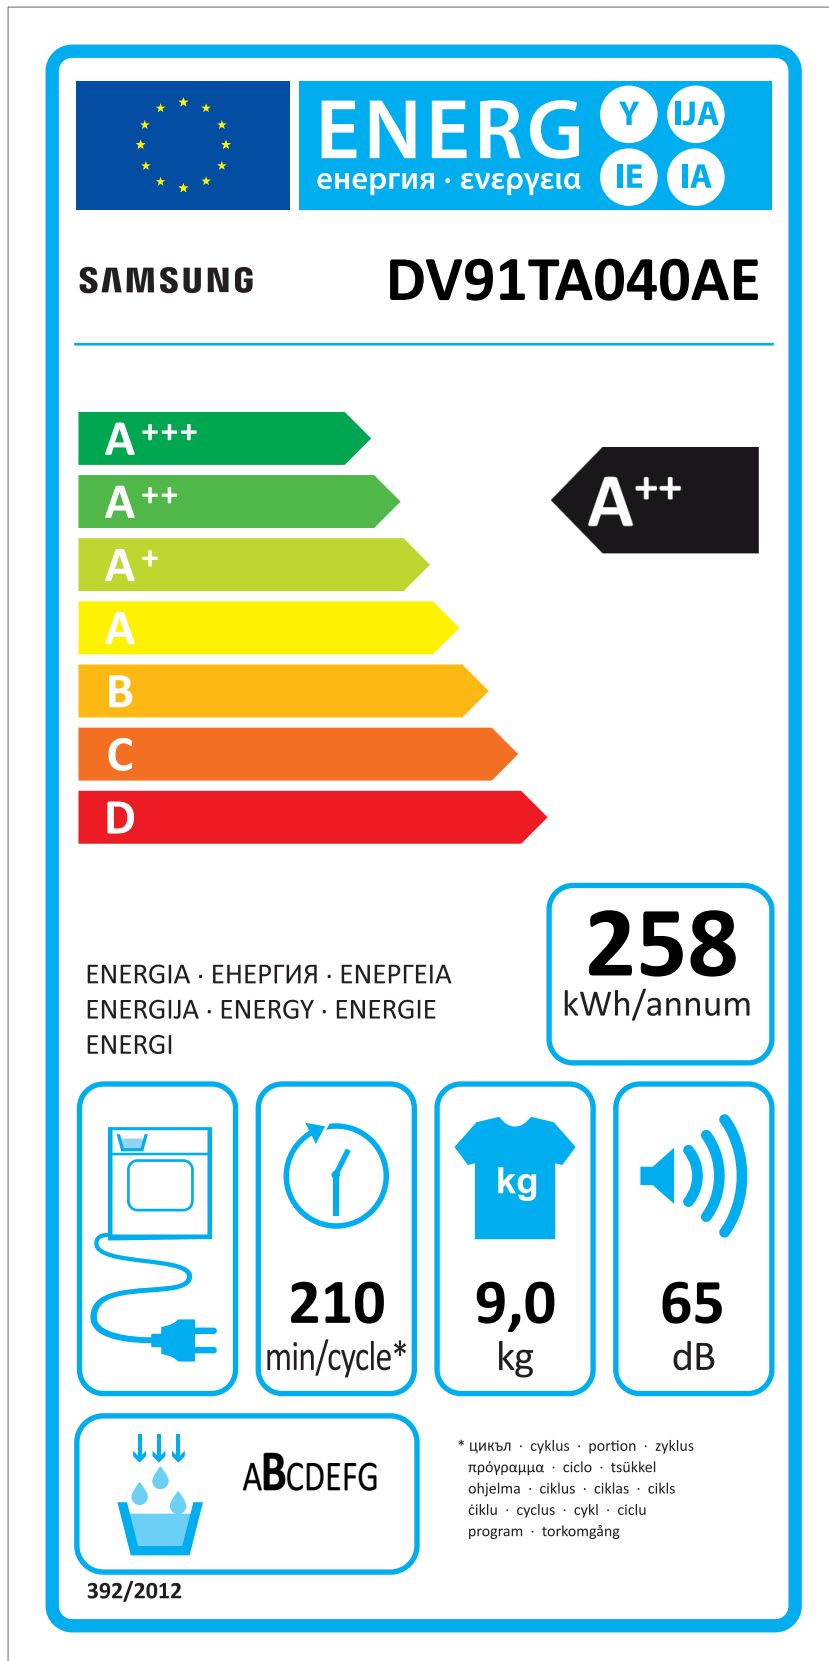

# ERP LABEL ENERGY (DRYER CONDENSER TYPE)

CODE : DC68-03225C  
Size : 110 x 220 (mm)  
Material : ART