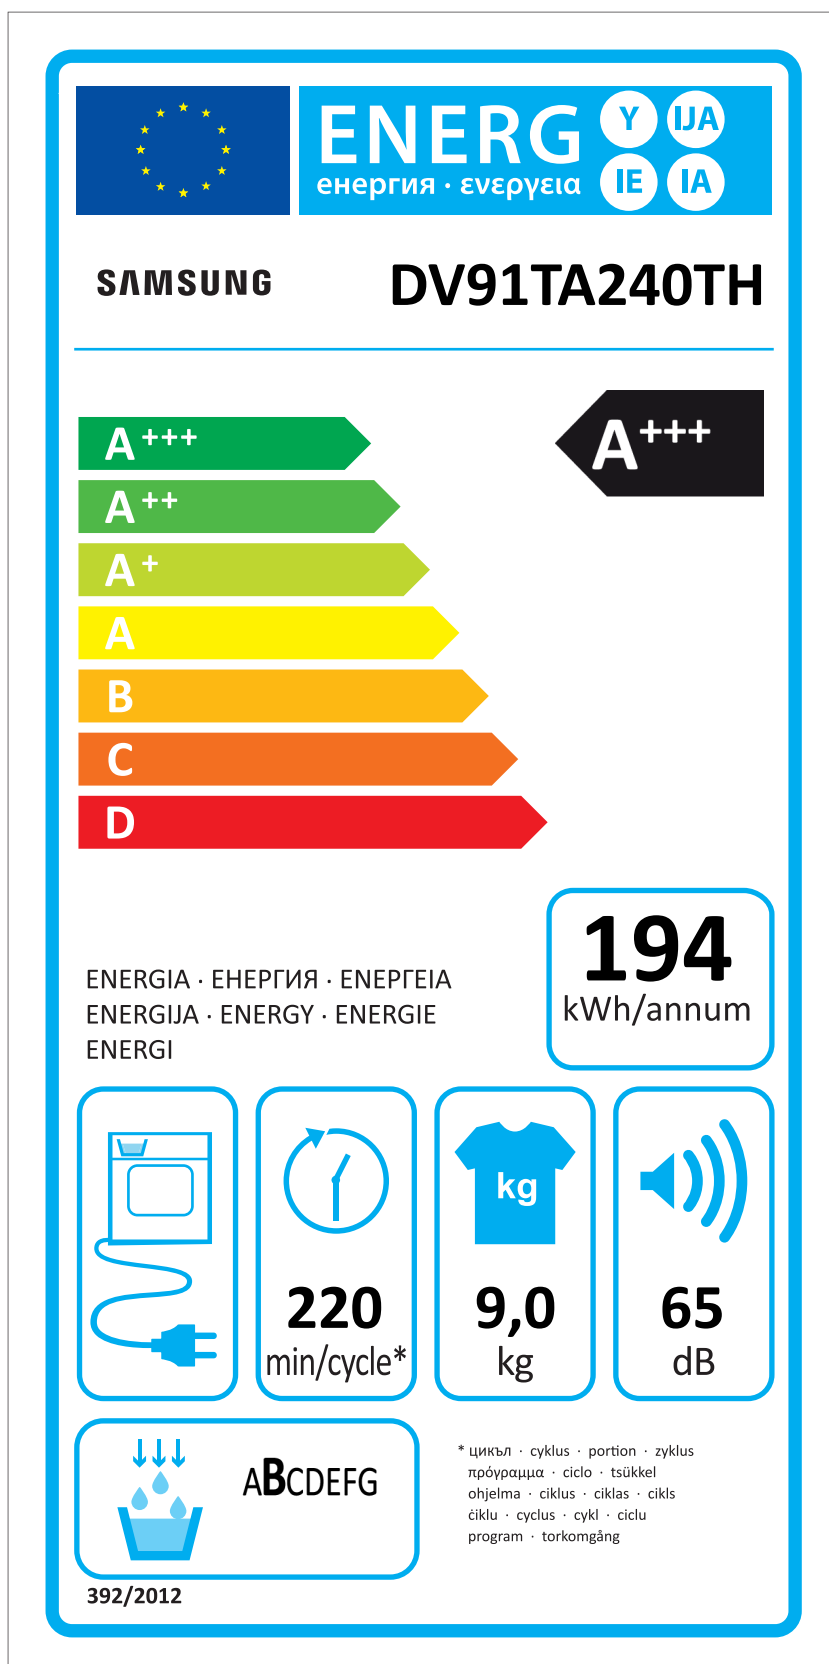

# ERP LABEL ENERGY (DRYER CONDENSER TYPE)

CODE : DC68-03225C  
Size : 110 x 220 (mm)  
Material : ART