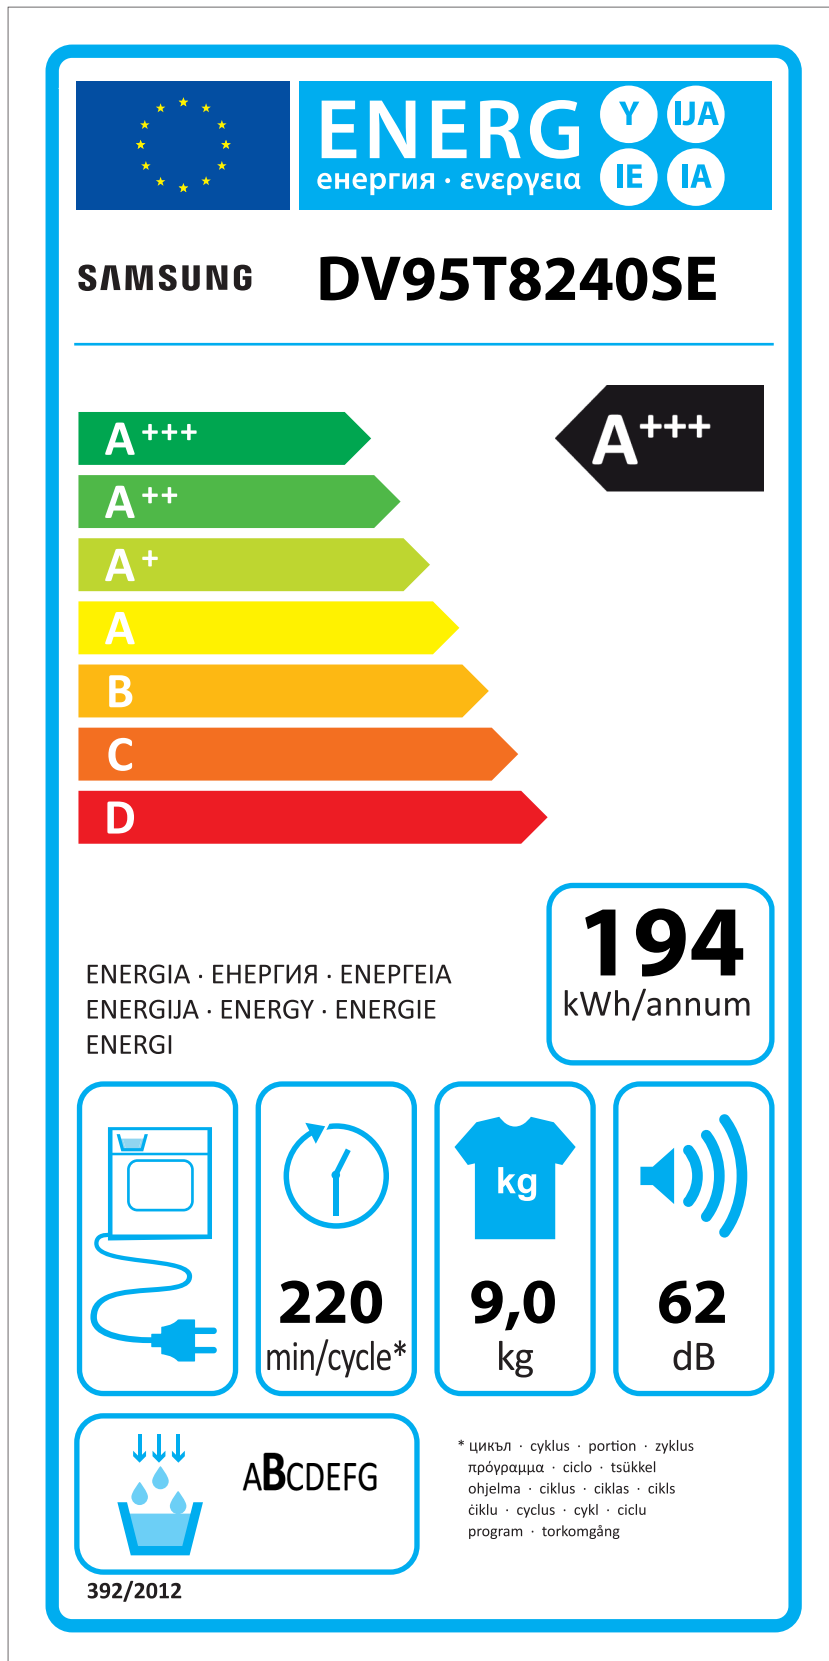

ERP LABEL ENERGY (DRYER CONDENSER TYPE)

CODE : DC68-03225C
Size : 110 x 220 (mm)
Material : ART